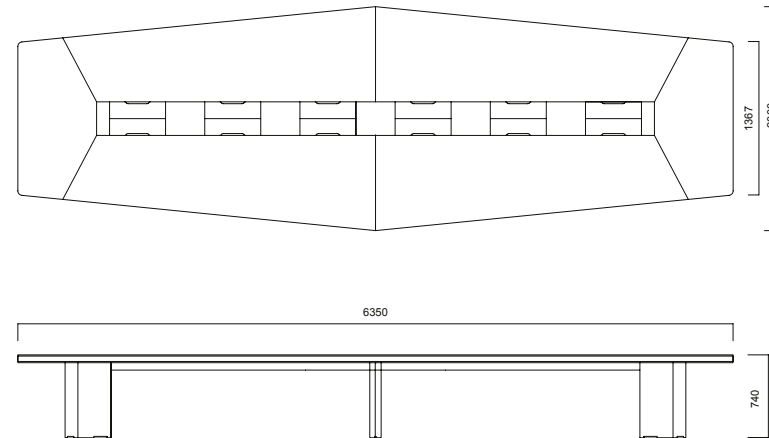

Inno Meeting Desk L635
Ideal User Count for L635 Desk: 14p