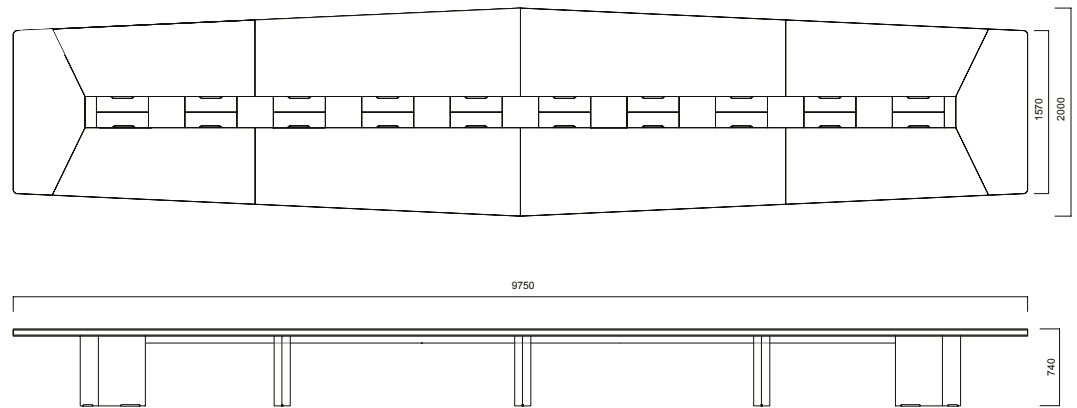

Inno Meeting Desk L975
Ideal User Count for L975 Desk: 22p