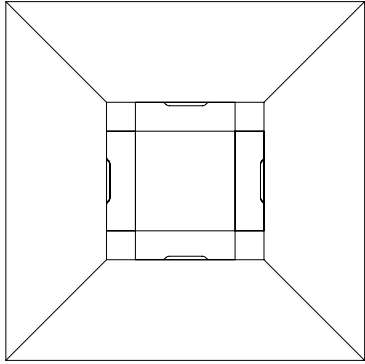

Inno Meeting Desks

Inno Cabinets

Inno Desks

DIMENSIONS (mm)

Desks

Inno Desk

Inno Side Desk

DIMENSIONS (mm)

Meeting Desks

Inno Square Meeting Desk  
Ideal User Count for L180 Desk: 8p  
Ideal User Count for L280 Desk: 12p

Inno Rectangular Meeting Desk  
Ideal User Count for L280 Desk: 8p

DIMENSIONS (mm)

Meeting Desks