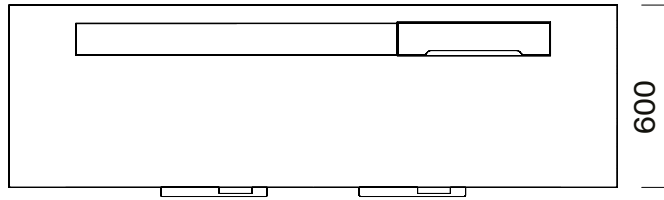

Meeting Desks

Inno Square Meeting Desk  
Ideal User Count for L180 Desk: 8p  
Ideal User Count for L280 Desk: 12p

Inno Rectangular Meeting Desk  
Ideal User Count for L280 Desk: 8p

DIMENSIONS (mm)

Meeting Desks

Inno Meeting Desk L465  
Ideal User Count for L465 Desk: 10p

Inno Meeting Desk L635  
Ideal User Count for L635 Desk: 14p

Inno Meeting Desk L805  
Ideal User Count for L805 Desk: 18p

Inno Meeting Desk L975  
Ideal User Count for L975 Desk: 22p

DIMENSIONS (mm)

Cabinets

2000

600

740

Inno Cabinet L200

600

2800