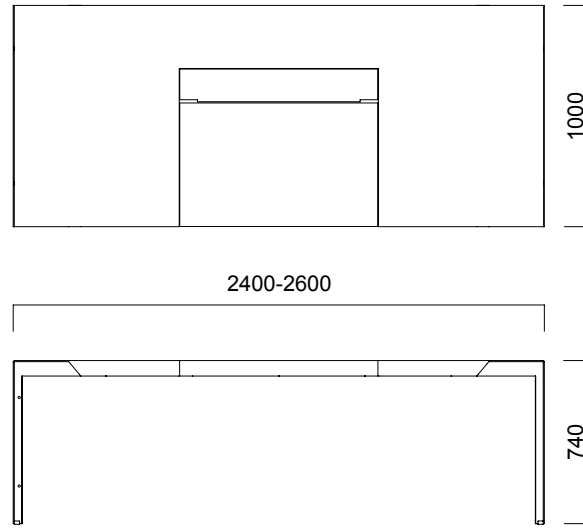

Inno Meeting Desks

Inno Cabinets

Inno Desks

DIMENSIONS (mm)

Desks

Inno Desk

Inno Side Desk

DIMENSIONS (mm)

Meeting Desks

Inno Square Meeting Desk  
Ideal User Count for L180 Desk: 8p  
Ideal User Count for L280 Desk: 12p

Inno Rectangular Meeting Desk  
Ideal User Count for L280 Desk: 8p

DIMENSIONS (mm)

Meeting Desks

DIMENSIONS (mm)

Cabinets

2000

600

740

Inno Cabinet L200

600

2800