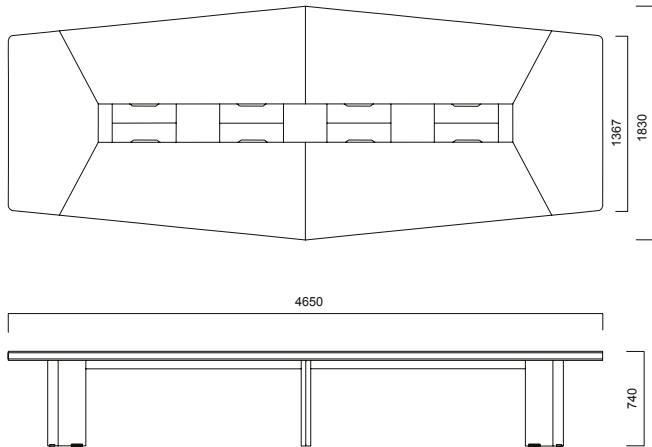

Inno Meeting Desks

Inno Cabinets

Inno Desks

DIMENSIONS (mm)

Desks

Inno Desk

Inno Side Desk

DIMENSIONS (mm)

Meeting Desks

Inno Square Meeting Desk  
Ideal User Count for L180 Desk: 8p  
Ideal User Count for L280 Desk: 12p

Inno Rectangular Meeting Desk  
Ideal User Count for L280 Desk: 8p

DIMENSIONS (mm)

Meeting Desks

DIMENSIONS (mm)

Cabinets

2000

600

740

Inno Cabinet L200

600

2800