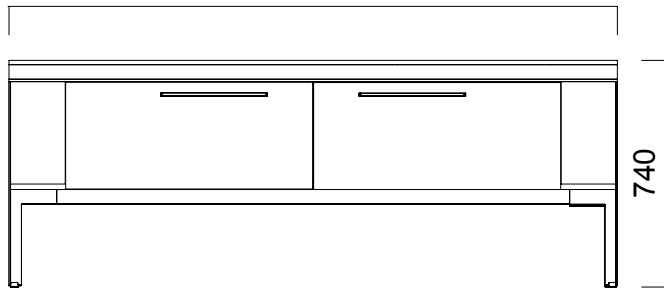

Inno Meeting Desks

Inno Cabinets

Inno Desks

DIMENSIONS (mm)

Desks

Inno Desk

Inno Side Desk

DIMENSIONS (mm)

Inno Meeting Desk L465  
Ideal User Count for L465 Desk: 10p

Inno Meeting Desk L635  
Ideal User Count for L635 Desk: 14p

Inno Meeting Desk L805  
Ideal User Count for L805 Desk: 18p

Inno Meeting Desk L975  
Ideal User Count for L975 Desk: 22p

DIMENSIONS (mm)

Cabinets

2000

600

740

Inno Cabinet L200

600

2800