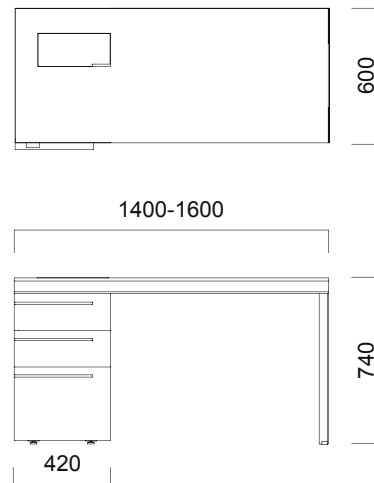

Inno Meeting Desks

Inno Cabinets

Inno Desks

DIMENSIONS (mm)

Desks

Inno Desk

Inno Side Desk

DIMENSIONS (mm)

Meeting Desks

Inno Square Meeting Desk  
Ideal User Count for L180 Desk: 8p  
Ideal User Count for L280 Desk: 12p

Inno Rectangular Meeting Desk  
Ideal User Count for L280 Desk: 8p

DIMENSIONS (mm)

Meeting Desks

DIMENSIONS (mm)

Cabinets

2000

600

740

Inno Cabinet L200

600

2800