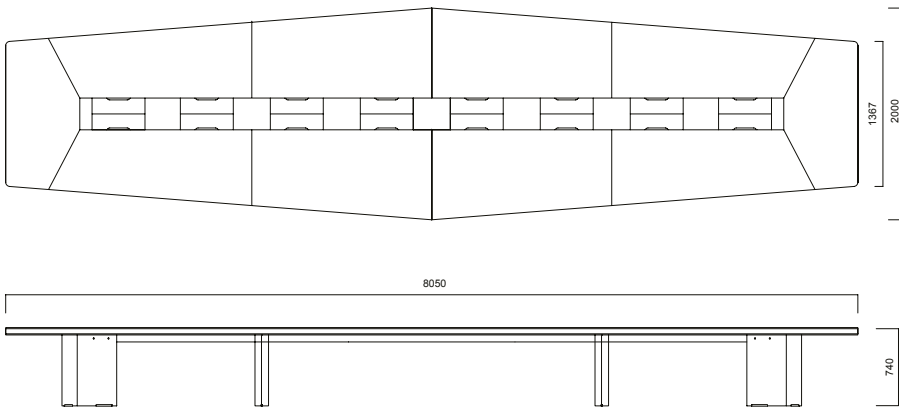

Inno Meeting Desk L805
Ideal User Count for L805 Desk: 18p