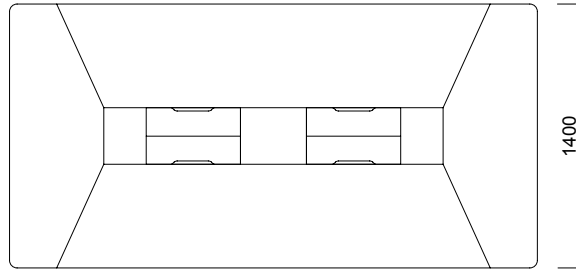

Inno Meeting Desks

Inno Cabinets

Inno Desks

DIMENSIONS (mm)

Desks

Inno Desk

Inno Side Desk

DIMENSIONS (mm)

Meeting Desks

Inno Square Meeting Desk  
Ideal User Count for L180 Desk: 8p  
Ideal User Count for L280 Desk: 12p

Inno Rectangular Meeting Desk  
Ideal User Count for L280 Desk: 8p

DIMENSIONS (mm)

Meeting Desks