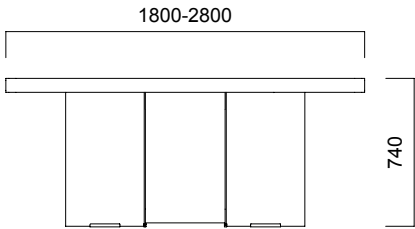

Inno Meeting Desks

Inno Cabinets

Inno Desks

DIMENSIONS (mm)

Desks

Inno Desk

Inno Side Desk

DIMENSIONS (mm)

Meeting Desks

Inno Square Meeting Desk  
Ideal User Count for L180 Desk: 8p  
Ideal User Count for L280 Desk: 12p

Inno Rectangular Meeting Desk  
Ideal User Count for L280 Desk: 8p

DIMENSIONS (mm)

Meeting Desks

DIMENSIONS (mm)

Cabinets

2000

600

740

Inno Cabinet L200

600

2800