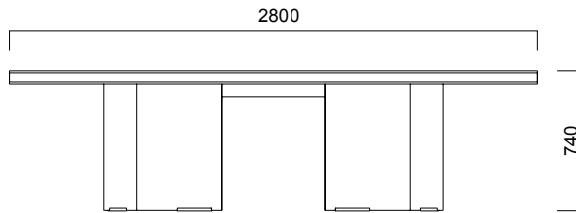

Inno Meeting Desks

Inno Cabinets

Inno Desks

DIMENSIONS (mm)

Desks

Inno Desk

Inno Side Desk

DIMENSIONS (mm)

Meeting Desks

Inno Square Meeting Desk  
Ideal User Count for L180 Desk: 8p  
Ideal User Count for L280 Desk: 12p

Inno Rectangular Meeting Desk  
Ideal User Count for L280 Desk: 8p

DIMENSIONS (mm)

Meeting Desks