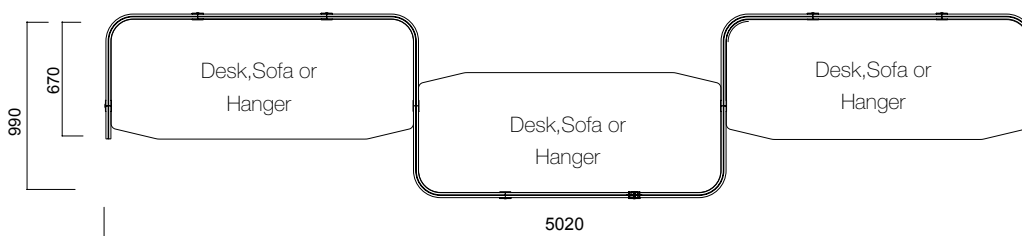

DIMENSIONS (mm)

Isola Angled Panel

Tip 3 Angled Triple

Tip 3 Angled Triple

DIMENSIONS (mm)

Isola Flat Panel

Tip 8 Flat Single

Tip 8 Flat Single / Non-Segmented

Tip 8 Flat Single / Segmented

Tip 8 Flat Double Symmetrical

Tip 8 Flat Double Symmetrical / Non-Segmented

Tip 8 Flat Double Symmetrical / Segmented

DIMENSIONS (mm)

Isola Flat Panel

Tip 8 Flat Double

Tip 8 Flat Triple

*Segmented Panels have only 1640-1440 or 1440-1240 segment options.

**No hanger option for H:1240 panels.

DIMENSIONS (mm)

Isola T Panel

Tip 6 Double T Panel

Tip 6 Double T Panel / Non-Segmented

Tip 6 Double T Panel / Segmented

Tip 6 Quadruple T Panel

Tip 6 Quadruple T Panel / Non-Segmented

Tip 6 Quadruple T Panel / Segmented

DIMENSIONS (mm)

Isola Honeycomb Panel

Tip 7 Single Honeycomb Panel

Tip 7 Double Honeycomb Panel

DIMENSIONS (mm)