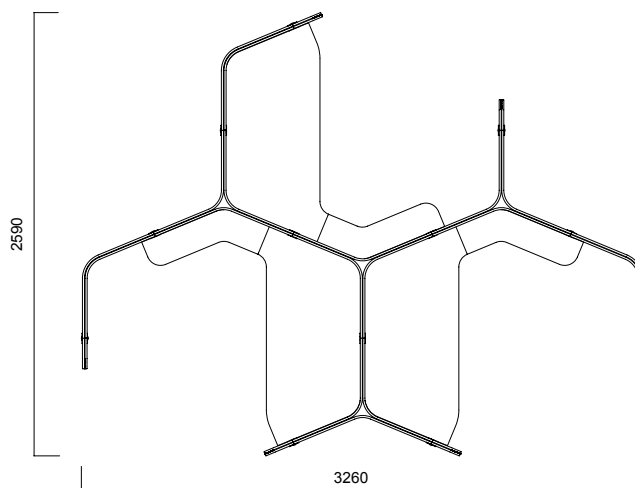

*Segmented Panels have only 1640-1440 or 1440-1240 segment options.

**No hanger option for H:1240 panels.

DIMENSIONS (mm)

Isola T Panel

Tip 6 Double T Panel

Tip 6 Double T Panel / Non-Segmented

Tip 6 Double T Panel / Segmented

Tip 6 Quadruple T Panel

Tip 6 Quadruple T Panel / Non-Segmented

Tip 6 Quadruple T Panel / Segmented

DIMENSIONS (mm)

Isola Honeycomb Panel

Tip 7 Single Honeycomb Panel

Tip 7 Double Honeycomb Panel

DIMENSIONS (mm)

Isola Honeycomb Panel

Tip 7 Triple Honeycomb Panel

Dimensions defined in millimetres.

Materials

Tables are white lacquered. Panel surfaces and armchair upholstery are made of fabric.*

* Please refer to technical document for more information.