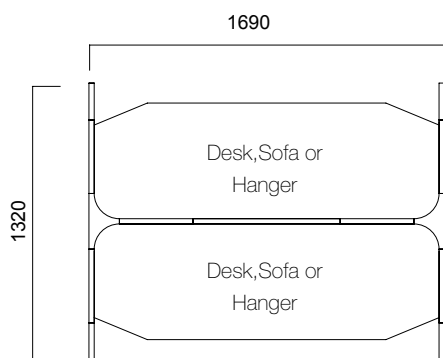

Work environment of the future.

DIMENSIONS (mm)

Isola Angled Panel

Tip 1 Angled Single

Tip 1 Angled Single / Non-Segmented

Tip 1 Angled Single / Segmented

Tip 2 Angled Double

Tip 2 Angled Double

DIMENSIONS (mm)

Isola Angled Panel

Tip 3 Angled Triple

Tip 3 Angled Triple

DIMENSIONS (mm)

Isola Flat Panel

Tip 8 Flat Single

Tip 8 Flat Single / Non-Segmented

Tip 8 Flat Single / Segmented

Tip 8 Flat Double Symmetrical

Tip 8 Flat Double Symmetrical / Non-Segmented

Tip 8 Flat Double Symmetrical / Segmented

DIMENSIONS (mm)

Isola Flat Panel

Tip 8 Flat Double

Tip 8 Flat Triple

*Segmented Panels have only 1640-1440 or 1440-1240 segment options.

**No hanger option for H:1240 panels.

DIMENSIONS (mm)

Isola T Panel

Tip 6 Double T Panel

Tip 6 Double T Panel / Non-Segmented

Tip 6 Double T Panel / Segmented