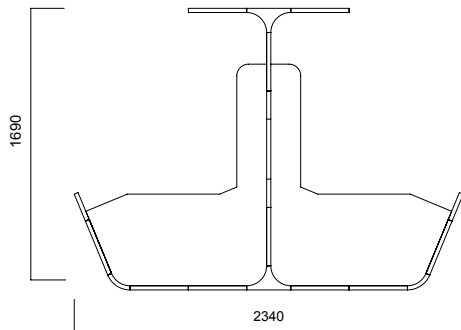

DIMENSIONS (mm)

Isola Angled Panel

Tip 3 Angled Triple

Tip 3 Angled Triple

DIMENSIONS (mm)

Isola Flat Panel

Tip 8 Flat Single

Tip 8 Flat Single / Non-Segmented

Tip 8 Flat Single / Segmented

Tip 8 Flat Double Symmetrical

Tip 8 Flat Double Symmetrical / Non-Segmented

Tip 8 Flat Double Symmetrical / Segmented

DIMENSIONS (mm)

Isola Flat Panel

Tip 8 Flat Double

Tip 8 Flat Triple

*Segmented Panels have only 1640-1440 or 1440-1240 segment options.

**No hanger option for H:1240 panels.

DIMENSIONS (mm)

Isola T Panel

Tip 6 Double T Panel

Tip 6 Double T Panel / Non-Segmented

Tip 6 Double T Panel / Segmented

Tip 6 Quadruple T Panel

Tip 6 Quadruple T Panel / Non-Segmented

Tip 6 Quadruple T Panel / Segmented

DIMENSIONS (mm)

Isola Honeycomb Panel

Tip 7 Single Honeycomb Panel

Tip 7 Double Honeycomb Panel

DIMENSIONS (mm)