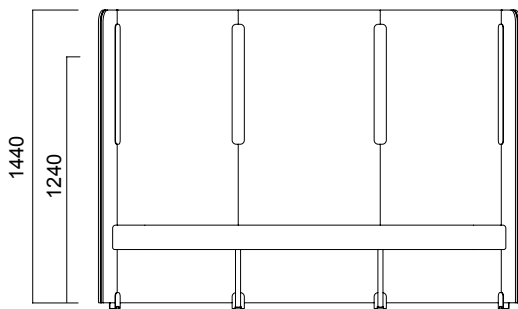

Work environment of the future.

DIMENSIONS (mm)

Isola Angled Panel

Tip 1 Angled Single

Tip 1 Angled Single / Non-Segmented

Tip 1 Angled Single / Segmented

Tip 2 Angled Double

Tip 2 Angled Double

DIMENSIONS (mm)

Isola Angled Panel

Tip 3 Angled Triple

Tip 3 Angled Triple

DIMENSIONS (mm)

Isola Flat Panel

Tip 8 Flat Single

Tip 8 Flat Single / Non-Segmented

Tip 8 Flat Single / Segmented

Tip 8 Flat Double Symmetrical

Tip 8 Flat Double Symmetrical / Non-Segmented

Tip 8 Flat Double Symmetrical / Segmented

DIMENSIONS (mm)

Isola Flat Panel

Tip 8 Flat Double

Tip 8 Flat Triple

*Segmented Panels have only 1640-1440 or 1440-1240 segment options.

**No hanger option for H:1240 panels.

DIMENSIONS (mm)

Isola T Panel

Tip 6 Double T Panel

Tip 6 Double T Panel / Non-Segmented

Tip 6 Double T Panel / Segmented