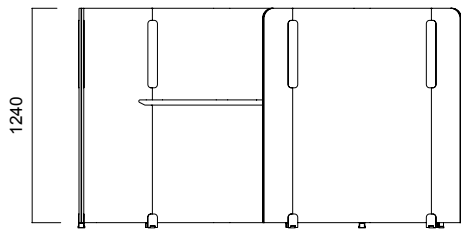

Tip 8 Flat Single / Segmented

Tip 8 Flat Double Symmetrical

Tip 8 Flat Double Symmetrical / Non-Segmented

Tip 8 Flat Double Symmetrical / Segmented

DIMENSIONS (mm)

Isola Flat Panel

Tip 8 Flat Double

Tip 8 Flat Triple

*Segmented Panels have only 1640-1440 or 1440-1240 segment options.

**No hanger option for H:1240 panels.

DIMENSIONS (mm)

Isola T Panel

Tip 6 Double T Panel

Tip 6 Double T Panel / Non-Segmented

Tip 6 Double T Panel / Segmented

Tip 6 Quadruple T Panel

Tip 6 Quadruple T Panel / Non-Segmented

Tip 6 Quadruple T Panel / Segmented

DIMENSIONS (mm)

Isola Honeycomb Panel

Tip 7 Single Honeycomb Panel

Tip 7 Double Honeycomb Panel

DIMENSIONS (mm)

Isola Honeycomb Panel

Tip 7 Triple Honeycomb Panel

Dimensions defined in millimetres.

Materials

Tables are white lacquered. Panel surfaces and armchair upholstery are made of fabric.*

* Please refer to technical document for more information.