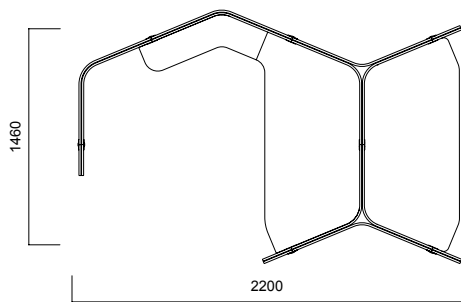

Tip 8 Flat Single / Segmented

Tip 8 Flat Double Symmetrical

Tip 8 Flat Double Symmetrical / Non-Segmented

Tip 8 Flat Double Symmetrical / Segmented

DIMENSIONS (mm)

Isola Flat Panel

Tip 8 Flat Double

Tip 8 Flat Triple

*Segmented Panels have only 1640-1440 or 1440-1240 segment options.

**No hanger option for H:1240 panels.

DIMENSIONS (mm)

Isola T Panel

Tip 6 Double T Panel

Tip 6 Double T Panel / Non-Segmented

Tip 6 Double T Panel / Segmented

Tip 6 Quadruple T Panel

Tip 6 Quadruple T Panel / Non-Segmented

Tip 6 Quadruple T Panel / Segmented

DIMENSIONS (mm)

Isola Honeycomb Panel

Tip 7 Single Honeycomb Panel

Tip 7 Double Honeycomb Panel

DIMENSIONS (mm)

Isola Honeycomb Panel

Tip 7 Triple Honeycomb Panel

Dimensions defined in millimetres.

Materials

Tables are white lacquered. Panel surfaces and armchair upholstery are made of fabric.*

* Please refer to technical document for more information.