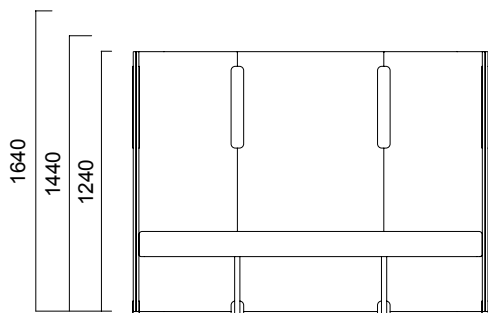

Work environment of the future.

DIMENSIONS (mm)

Isola Angled Panel

Tip 1 Angled Single

Tip 1 Angled Single / Non-Segmented

Tip 1 Angled Single / Segmented

Tip 2 Angled Double

Tip 2 Angled Double

DIMENSIONS (mm)

Isola Angled Panel

Tip 3 Angled Triple

Tip 3 Angled Triple

DIMENSIONS (mm)

Isola Flat Panel

Tip 8 Flat Single

Tip 8 Flat Single / Non-Segmented

Tip 8 Flat Single / Segmented

Tip 8 Flat Double Symmetrical

Tip 8 Flat Double Symmetrical / Non-Segmented

Tip 8 Flat Double Symmetrical / Segmented

DIMENSIONS (mm)

Isola Flat Panel

Tip 8 Flat Double

Tip 8 Flat Triple

*Segmented Panels have only 1640-1440 or 1440-1240 segment options.

**No hanger option for H:1240 panels.

DIMENSIONS (mm)

Isola T Panel

Tip 6 Double T Panel

Tip 6 Double T Panel / Non-Segmented

Tip 6 Double T Panel / Segmented