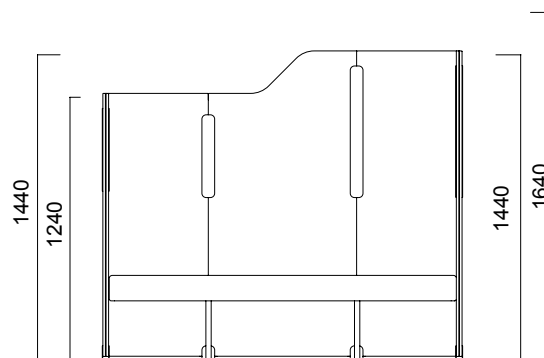

Work environment of the future.

DIMENSIONS (mm)

Isola Angled Panel

Tip 1 Angled Single

Tip 1 Angled Single / Non-Segmented

Tip 1 Angled Single / Segmented

Tip 2 Angled Double

Tip 2 Angled Double

DIMENSIONS (mm)

Isola Angled Panel

Tip 3 Angled Triple

Tip 3 Angled Triple

DIMENSIONS (mm)

Isola Flat Panel

Tip 8 Flat Single

Tip 8 Flat Single / Non-Segmented

Tip 8 Flat Single / Segmented

Tip 8 Flat Double Symmetrical

Tip 8 Flat Double Symmetrical / Non-Segmented

Tip 8 Flat Double Symmetrical / Segmented

DIMENSIONS (mm)

Isola Flat Panel

Tip 8 Flat Double

Tip 8 Flat Triple

*Segmented Panels have only 1640-1440 or 1440-1240 segment options.

**No hanger option for H:1240 panels.

DIMENSIONS (mm)

Isola T Panel

Tip 6 Double T Panel

Tip 6 Double T Panel / Non-Segmented

Tip 6 Double T Panel / Segmented