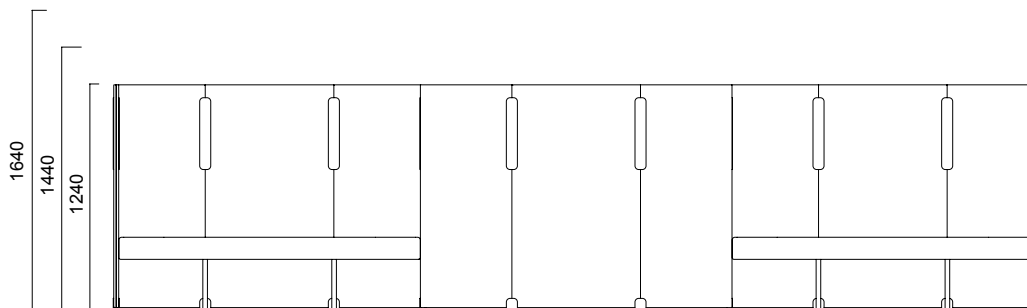

DIMENSIONS (mm)

Isola Angled Panel

Tip 3 Angled Triple

Tip 3 Angled Triple

DIMENSIONS (mm)

Isola Flat Panel

Tip 8 Flat Single

Tip 8 Flat Single / Non-Segmented

Tip 8 Flat Single / Segmented

Tip 8 Flat Double Symmetrical

Tip 8 Flat Double Symmetrical / Non-Segmented

Tip 8 Flat Double Symmetrical / Segmented

DIMENSIONS (mm)

Isola Flat Panel

Tip 8 Flat Double

Tip 8 Flat Triple

*Segmented Panels have only 1640-1440 or 1440-1240 segment options.

**No hanger option for H:1240 panels.

DIMENSIONS (mm)

Isola T Panel

Tip 6 Double T Panel

Tip 6 Double T Panel / Non-Segmented

Tip 6 Double T Panel / Segmented

Tip 6 Quadruple T Panel

Tip 6 Quadruple T Panel / Non-Segmented

Tip 6 Quadruple T Panel / Segmented

DIMENSIONS (mm)

Isola Honeycomb Panel

Tip 7 Single Honeycomb Panel

Tip 7 Double Honeycomb Panel

DIMENSIONS (mm)