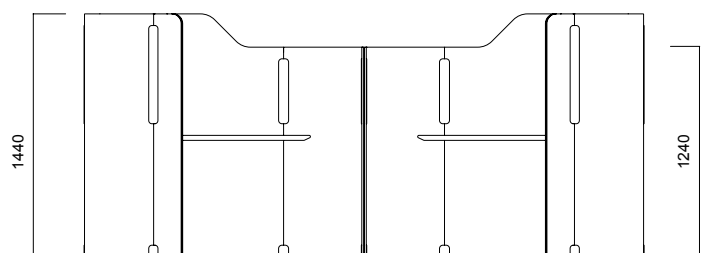

DIMENSIONS (mm)

Isola Angled Panel

Tip 3 Angled Triple

Tip 3 Angled Triple

DIMENSIONS (mm)

Isola Flat Panel

Tip 8 Flat Single

Tip 8 Flat Single / Non-Segmented

Tip 8 Flat Single / Segmented

Tip 8 Flat Double Symmetrical

Tip 8 Flat Double Symmetrical / Non-Segmented

Tip 8 Flat Double Symmetrical / Segmented

DIMENSIONS (mm)

Isola Flat Panel

Tip 8 Flat Double

Tip 8 Flat Triple

*Segmented Panels have only 1640-1440 or 1440-1240 segment options.

**No hanger option for H:1240 panels.

DIMENSIONS (mm)

Isola T Panel

Tip 6 Double T Panel

Tip 6 Double T Panel / Non-Segmented

Tip 6 Double T Panel / Segmented

Tip 6 Quadruple T Panel

Tip 6 Quadruple T Panel / Non-Segmented

Tip 6 Quadruple T Panel / Segmented

DIMENSIONS (mm)

Isola Honeycomb Panel

Tip 7 Single Honeycomb Panel

Tip 7 Double Honeycomb Panel

DIMENSIONS (mm)