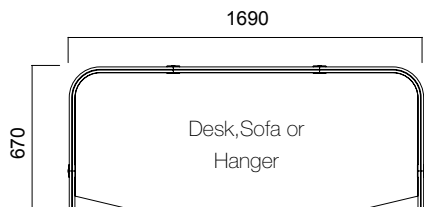

Work environment of the future.

DIMENSIONS (mm)

Isola Angled Panel

Tip 1 Angled Single

Tip 1 Angled Single / Non-Segmented

Tip 1 Angled Single / Segmented

Tip 2 Angled Double

Tip 2 Angled Double

DIMENSIONS (mm)

Isola Angled Panel

Tip 3 Angled Triple

Tip 3 Angled Triple

DIMENSIONS (mm)

Isola Flat Panel

Tip 8 Flat Single

Tip 8 Flat Single / Non-Segmented

Tip 8 Flat Single / Segmented

Tip 8 Flat Double Symmetrical

Tip 8 Flat Double Symmetrical / Non-Segmented

Tip 8 Flat Double Symmetrical / Segmented

DIMENSIONS (mm)

Isola Flat Panel

Tip 8 Flat Double

Tip 8 Flat Triple

*Segmented Panels have only 1640-1440 or 1440-1240 segment options.

**No hanger option for H:1240 panels.

DIMENSIONS (mm)

Isola T Panel

Tip 6 Double T Panel

Tip 6 Double T Panel / Non-Segmented

Tip 6 Double T Panel / Segmented