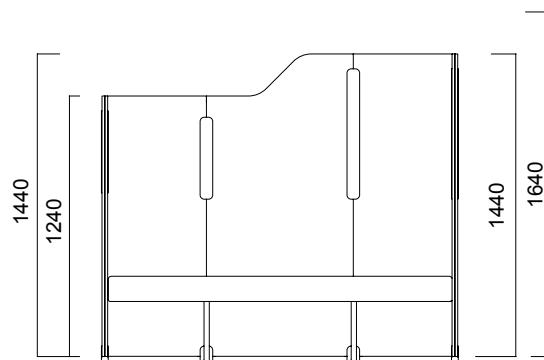

Work environment of the future.

DIMENSIONS (mm)

Isola Angled Panel

Tip 1 Angled Single

Tip 1 Angled Single / Non-Segmented

Tip 1 Angled Single / Segmented

Tip 2 Angled Double

Tip 2 Angled Double

DIMENSIONS (mm)

Isola Angled Panel

Tip 3 Angled Triple

Tip 3 Angled Triple

DIMENSIONS (mm)

Isola Flat Panel

Tip 8 Flat Single

Tip 8 Flat Single / Non-Segmented

Tip 8 Flat Single / Segmented

Tip 8 Flat Double Symmetrical

Tip 8 Flat Double Symmetrical / Non-Segmented

Tip 8 Flat Double Symmetrical / Segmented

DIMENSIONS (mm)

Isola Flat Panel

Tip 8 Flat Double

Tip 8 Flat Triple

*Segmented Panels have only 1640-1440 or 1440-1240 segment options.

**No hanger option for H:1240 panels.

DIMENSIONS (mm)

Isola T Panel

Tip 6 Double T Panel

Tip 6 Double T Panel / Non-Segmented

Tip 6 Double T Panel / Segmented