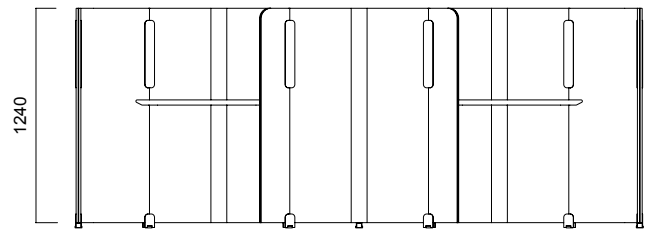

Tip 8 Flat Single / Segmented

Tip 8 Flat Double Symmetrical

Tip 8 Flat Double Symmetrical / Non-Segmented

Tip 8 Flat Double Symmetrical / Segmented

DIMENSIONS (mm)

Isola Flat Panel

Tip 8 Flat Double

Tip 8 Flat Triple

*Segmented Panels have only 1640-1440 or 1440-1240 segment options.

**No hanger option for H:1240 panels.

DIMENSIONS (mm)

Isola T Panel

Tip 6 Double T Panel

Tip 6 Double T Panel / Non-Segmented

Tip 6 Double T Panel / Segmented

Tip 6 Quadruple T Panel

Tip 6 Quadruple T Panel / Non-Segmented

Tip 6 Quadruple T Panel / Segmented

DIMENSIONS (mm)

Isola Honeycomb Panel

Tip 7 Single Honeycomb Panel

Tip 7 Double Honeycomb Panel

DIMENSIONS (mm)

Isola Honeycomb Panel

Tip 7 Triple Honeycomb Panel

Dimensions defined in millimetres.

Materials

Tables are white lacquered. Panel surfaces and armchair upholstery are made of fabric.*

* Please refer to technical document for more information.