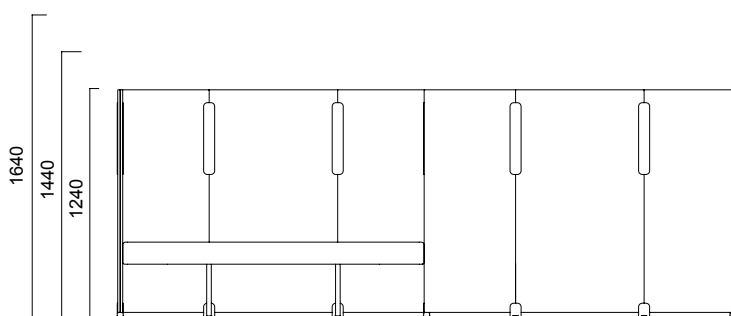

DIMENSIONS (mm)

Isola Angled Panel

Tip 3 Angled Triple

Tip 3 Angled Triple

DIMENSIONS (mm)

Isola Flat Panel

Tip 8 Flat Single

Tip 8 Flat Single / Non-Segmented

Tip 8 Flat Single / Segmented

Tip 8 Flat Double Symmetrical

Tip 8 Flat Double Symmetrical / Non-Segmented

Tip 8 Flat Double Symmetrical / Segmented

DIMENSIONS (mm)

Isola Flat Panel

Tip 8 Flat Double

Tip 8 Flat Triple

*Segmented Panels have only 1640-1440 or 1440-1240 segment options.

**No hanger option for H:1240 panels.

DIMENSIONS (mm)

Isola T Panel

Tip 6 Double T Panel

Tip 6 Double T Panel / Non-Segmented

Tip 6 Double T Panel / Segmented

Tip 6 Quadruple T Panel

Tip 6 Quadruple T Panel / Non-Segmented

Tip 6 Quadruple T Panel / Segmented

DIMENSIONS (mm)

Isola Honeycomb Panel

Tip 7 Single Honeycomb Panel

Tip 7 Double Honeycomb Panel

DIMENSIONS (mm)