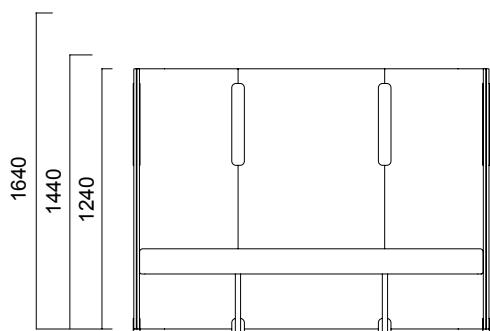

Work environment of the future.

DIMENSIONS (mm)

Isola Angled Panel

Tip 1 Angled Single

Tip 1 Angled Single / Non-Segmented

Tip 1 Angled Single / Segmented

Tip 2 Angled Double

Tip 2 Angled Double

DIMENSIONS (mm)

Isola Angled Panel

Tip 3 Angled Triple

Tip 3 Angled Triple

DIMENSIONS (mm)

Isola Flat Panel

Tip 8 Flat Single

Tip 8 Flat Single / Non-Segmented

Tip 8 Flat Single / Segmented

Tip 8 Flat Double Symmetrical

Tip 8 Flat Double Symmetrical / Non-Segmented

Tip 8 Flat Double Symmetrical / Segmented

DIMENSIONS (mm)

Isola Flat Panel

Tip 8 Flat Double

Tip 8 Flat Triple

*Segmented Panels have only 1640-1440 or 1440-1240 segment options.

**No hanger option for H:1240 panels.

DIMENSIONS (mm)

Isola T Panel

Tip 6 Double T Panel

Tip 6 Double T Panel / Non-Segmented

Tip 6 Double T Panel / Segmented