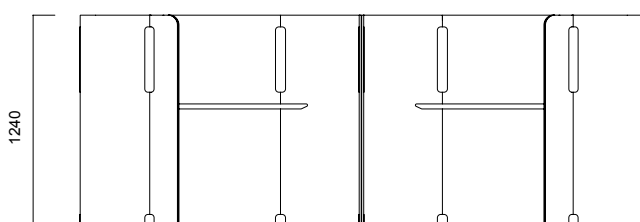

Tip 8 Flat Single / Segmented

Tip 8 Flat Double Symmetrical

Tip 8 Flat Double Symmetrical / Non-Segmented

Tip 8 Flat Double Symmetrical / Segmented

DIMENSIONS (mm)

Isola Flat Panel

Tip 8 Flat Double

Tip 8 Flat Triple

*Segmented Panels have only 1640-1440 or 1440-1240 segment options.

**No hanger option for H:1240 panels.

DIMENSIONS (mm)

Isola T Panel

Tip 6 Double T Panel

Tip 6 Double T Panel / Non-Segmented

Tip 6 Double T Panel / Segmented

Tip 6 Quadruple T Panel

Tip 6 Quadruple T Panel / Non-Segmented

Tip 6 Quadruple T Panel / Segmented

DIMENSIONS (mm)

Isola Honeycomb Panel

Tip 7 Single Honeycomb Panel

Tip 7 Double Honeycomb Panel

DIMENSIONS (mm)

Isola Honeycomb Panel

Tip 7 Triple Honeycomb Panel

Dimensions defined in millimetres.

Materials

Tables are white lacquered. Panel surfaces and armchair upholstery are made of fabric.*

* Please refer to technical document for more information.