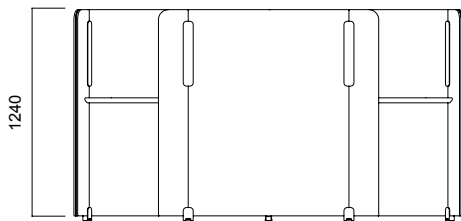

Tip 8 Flat Single / Segmented

Tip 8 Flat Double Symmetrical

Tip 8 Flat Double Symmetrical / Non-Segmented

Tip 8 Flat Double Symmetrical / Segmented

DIMENSIONS (mm)

Isola Flat Panel

Tip 8 Flat Double

Tip 8 Flat Triple

*Segmented Panels have only 1640-1440 or 1440-1240 segment options.

**No hanger option for H:1240 panels.

DIMENSIONS (mm)

Isola T Panel

Tip 6 Double T Panel

Tip 6 Double T Panel / Non-Segmented

Tip 6 Double T Panel / Segmented

Tip 6 Quadruple T Panel

Tip 6 Quadruple T Panel / Non-Segmented

Tip 6 Quadruple T Panel / Segmented

DIMENSIONS (mm)

Isola Honeycomb Panel

Tip 7 Single Honeycomb Panel

Tip 7 Double Honeycomb Panel

DIMENSIONS (mm)

Isola Honeycomb Panel

Tip 7 Triple Honeycomb Panel

Dimensions defined in millimetres.

Materials

Tables are white lacquered. Panel surfaces and armchair upholstery are made of fabric.*

* Please refer to technical document for more information.