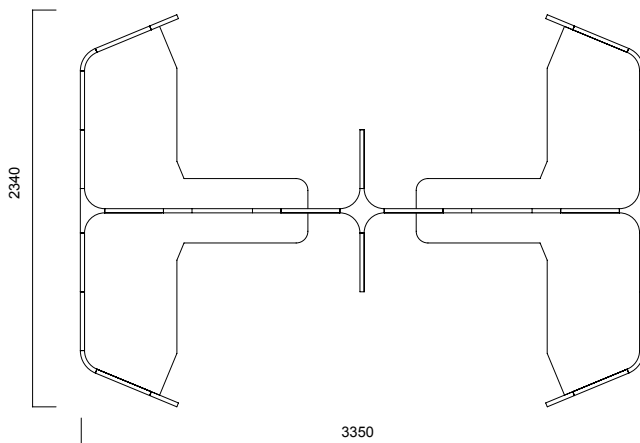

DIMENSIONS (mm)

Isola Angled Panel

Tip 3 Angled Triple

Tip 3 Angled Triple

DIMENSIONS (mm)

Isola Flat Panel

Tip 8 Flat Single

Tip 8 Flat Single / Non-Segmented

Tip 8 Flat Single / Segmented

Tip 8 Flat Double Symmetrical

Tip 8 Flat Double Symmetrical / Non-Segmented

Tip 8 Flat Double Symmetrical / Segmented

DIMENSIONS (mm)

Isola Flat Panel

Tip 8 Flat Double

Tip 8 Flat Triple

*Segmented Panels have only 1640-1440 or 1440-1240 segment options.

**No hanger option for H:1240 panels.

DIMENSIONS (mm)

Isola T Panel

Tip 6 Double T Panel

Tip 6 Double T Panel / Non-Segmented

Tip 6 Double T Panel / Segmented

Tip 6 Quadruple T Panel

Tip 6 Quadruple T Panel / Non-Segmented

Tip 6 Quadruple T Panel / Segmented

DIMENSIONS (mm)

Isola Honeycomb Panel

Tip 7 Single Honeycomb Panel

Tip 7 Double Honeycomb Panel

DIMENSIONS (mm)