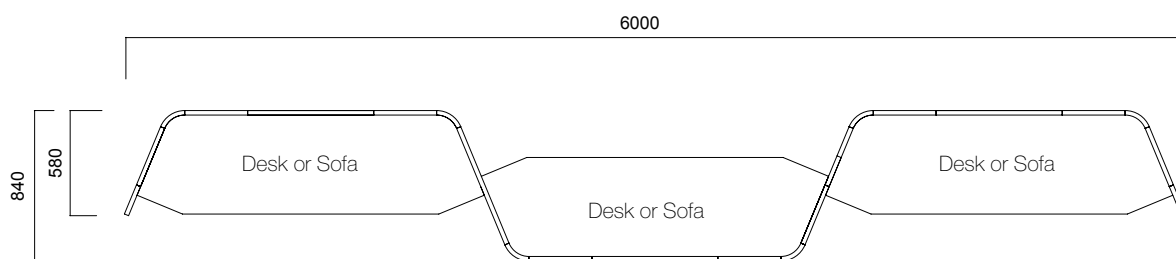

Work environment of the future.

DIMENSIONS (mm)

Isola Angled Panel

Tip 1 Angled Single

Tip 1 Angled Single / Non-Segmented

Tip 1 Angled Single / Segmented

Tip 2 Angled Double

Tip 2 Angled Double

DIMENSIONS (mm)

Isola Angled Panel

Tip 3 Angled Triple

Tip 3 Angled Triple

DIMENSIONS (mm)

Isola Flat Panel

Tip 8 Flat Single

Tip 8 Flat Single / Non-Segmented

Tip 8 Flat Single / Segmented

Tip 8 Flat Double Symmetrical

Tip 8 Flat Double Symmetrical / Non-Segmented

Tip 8 Flat Double Symmetrical / Segmented

DIMENSIONS (mm)

Isola Flat Panel

Tip 8 Flat Double

Tip 8 Flat Triple

*Segmented Panels have only 1640-1440 or 1440-1240 segment options.

**No hanger option for H:1240 panels.

DIMENSIONS (mm)

Isola T Panel

Tip 6 Double T Panel

Tip 6 Double T Panel / Non-Segmented

Tip 6 Double T Panel / Segmented