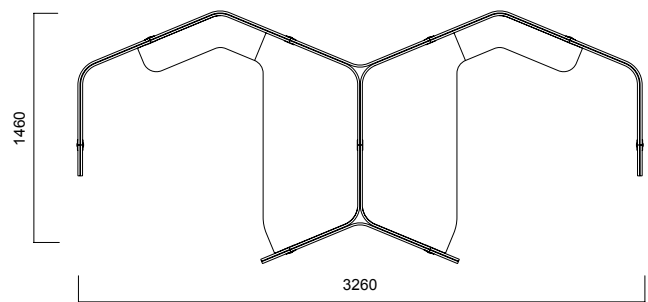

Tip 8 Flat Single / Segmented

Tip 8 Flat Double Symmetrical

Tip 8 Flat Double Symmetrical / Non-Segmented

Tip 8 Flat Double Symmetrical / Segmented

DIMENSIONS (mm)

Isola Flat Panel

Tip 8 Flat Double

Tip 8 Flat Triple

*Segmented Panels have only 1640-1440 or 1440-1240 segment options.

**No hanger option for H:1240 panels.

DIMENSIONS (mm)

Isola T Panel

Tip 6 Double T Panel

Tip 6 Double T Panel / Non-Segmented

Tip 6 Double T Panel / Segmented

Tip 6 Quadruple T Panel

Tip 6 Quadruple T Panel / Non-Segmented

Tip 6 Quadruple T Panel / Segmented

DIMENSIONS (mm)

Isola Honeycomb Panel

Tip 7 Single Honeycomb Panel

Tip 7 Double Honeycomb Panel

DIMENSIONS (mm)

Isola Honeycomb Panel

Tip 7 Triple Honeycomb Panel

Dimensions defined in millimetres.

Materials

Tables are white lacquered. Panel surfaces and armchair upholstery are made of fabric.*

* Please refer to technical document for more information.