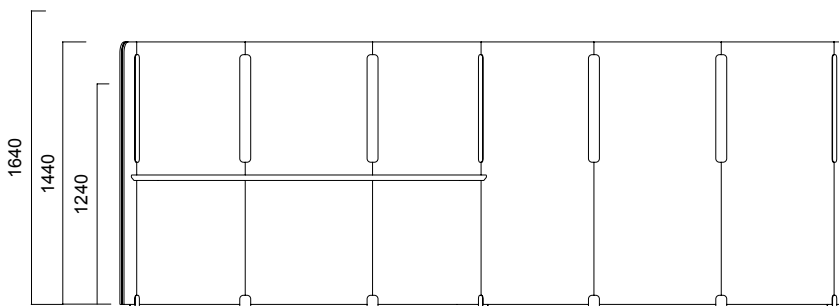

Work environment of the future.

DIMENSIONS (mm)

Isola Angled Panel

Tip 1 Angled Single

Tip 1 Angled Single / Non-Segmented

Tip 1 Angled Single / Segmented

Tip 2 Angled Double

Tip 2 Angled Double

DIMENSIONS (mm)

Isola Angled Panel

Tip 3 Angled Triple

Tip 3 Angled Triple

DIMENSIONS (mm)

Isola Flat Panel

Tip 8 Flat Single

Tip 8 Flat Single / Non-Segmented

Tip 8 Flat Single / Segmented

Tip 8 Flat Double Symmetrical

Tip 8 Flat Double Symmetrical / Non-Segmented

Tip 8 Flat Double Symmetrical / Segmented

DIMENSIONS (mm)

Isola Flat Panel

Tip 8 Flat Double

Tip 8 Flat Triple

*Segmented Panels have only 1640-1440 or 1440-1240 segment options.

**No hanger option for H:1240 panels.

DIMENSIONS (mm)

Isola T Panel

Tip 6 Double T Panel

Tip 6 Double T Panel / Non-Segmented

Tip 6 Double T Panel / Segmented