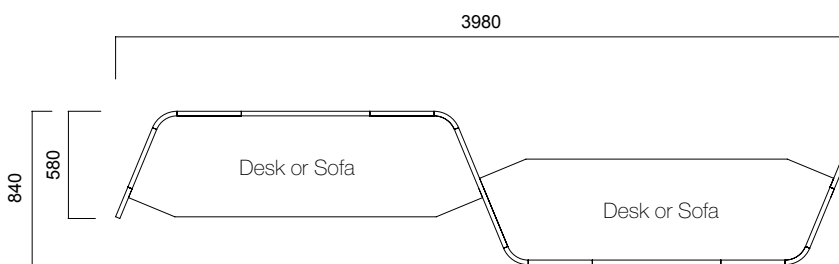

Work environment of the future.

DIMENSIONS (mm)

Isola Angled Panel

Tip 1 Angled Single

Tip 1 Angled Single / Non-Segmented

Tip 1 Angled Single / Segmented

Tip 2 Angled Double

Tip 2 Angled Double

DIMENSIONS (mm)

Isola Angled Panel

Tip 3 Angled Triple

Tip 3 Angled Triple

DIMENSIONS (mm)

Isola Flat Panel

Tip 8 Flat Single

Tip 8 Flat Single / Non-Segmented

Tip 8 Flat Single / Segmented

Tip 8 Flat Double Symmetrical

Tip 8 Flat Double Symmetrical / Non-Segmented

Tip 8 Flat Double Symmetrical / Segmented

DIMENSIONS (mm)

Isola Flat Panel

Tip 8 Flat Double

Tip 8 Flat Triple

*Segmented Panels have only 1640-1440 or 1440-1240 segment options.

**No hanger option for H:1240 panels.

DIMENSIONS (mm)

Isola T Panel

Tip 6 Double T Panel

Tip 6 Double T Panel / Non-Segmented

Tip 6 Double T Panel / Segmented