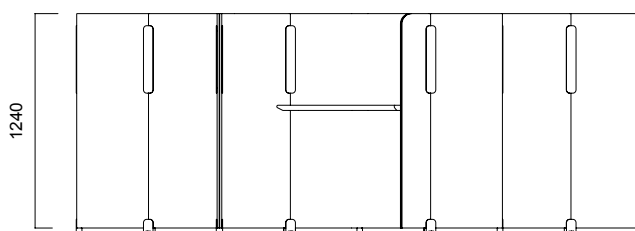

Tip 8 Flat Single / Segmented

Tip 8 Flat Double Symmetrical

Tip 8 Flat Double Symmetrical / Non-Segmented

Tip 8 Flat Double Symmetrical / Segmented

DIMENSIONS (mm)

Isola Flat Panel

Tip 8 Flat Double

Tip 8 Flat Triple

*Segmented Panels have only 1640-1440 or 1440-1240 segment options.

**No hanger option for H:1240 panels.

DIMENSIONS (mm)

Isola T Panel

Tip 6 Double T Panel

Tip 6 Double T Panel / Non-Segmented

Tip 6 Double T Panel / Segmented

Tip 6 Quadruple T Panel

Tip 6 Quadruple T Panel / Non-Segmented

Tip 6 Quadruple T Panel / Segmented

DIMENSIONS (mm)

Isola Honeycomb Panel

Tip 7 Single Honeycomb Panel

Tip 7 Double Honeycomb Panel

DIMENSIONS (mm)

Isola Honeycomb Panel

Tip 7 Triple Honeycomb Panel

Dimensions defined in millimetres.

Materials

Tables are white lacquered. Panel surfaces and armchair upholstery are made of fabric.*

* Please refer to technical document for more information.