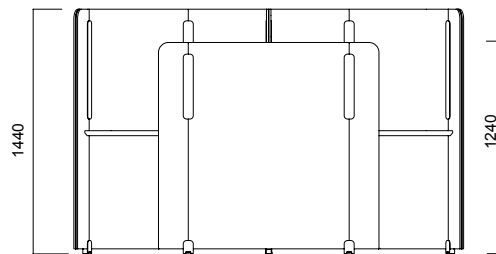

Tip 8 Flat Single / Segmented

Tip 8 Flat Double Symmetrical

Tip 8 Flat Double Symmetrical / Non-Segmented

Tip 8 Flat Double Symmetrical / Segmented

DIMENSIONS (mm)

Isola Flat Panel

Tip 8 Flat Double

Tip 8 Flat Triple

*Segmented Panels have only 1640-1440 or 1440-1240 segment options.

**No hanger option for H:1240 panels.

DIMENSIONS (mm)

Isola T Panel

Tip 6 Double T Panel

Tip 6 Double T Panel / Non-Segmented

Tip 6 Double T Panel / Segmented

Tip 6 Quadruple T Panel

Tip 6 Quadruple T Panel / Non-Segmented

Tip 6 Quadruple T Panel / Segmented

DIMENSIONS (mm)

Isola Honeycomb Panel

Tip 7 Single Honeycomb Panel

Tip 7 Double Honeycomb Panel

DIMENSIONS (mm)

Isola Honeycomb Panel

Tip 7 Triple Honeycomb Panel

Dimensions defined in millimetres.

Materials

Tables are white lacquered. Panel surfaces and armchair upholstery are made of fabric.*

* Please refer to technical document for more information.