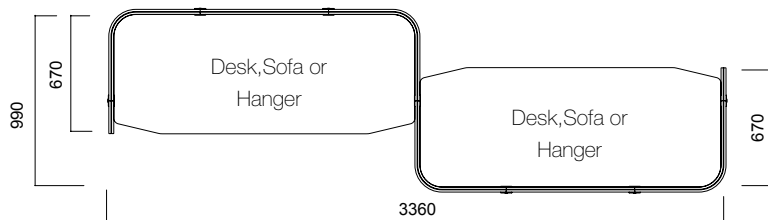

DIMENSIONS (mm)

Isola Angled Panel

Tip 3 Angled Triple

Tip 3 Angled Triple

DIMENSIONS (mm)

Isola Flat Panel

Tip 8 Flat Single

Tip 8 Flat Single / Non-Segmented

Tip 8 Flat Single / Segmented

Tip 8 Flat Double Symmetrical

Tip 8 Flat Double Symmetrical / Non-Segmented

Tip 8 Flat Double Symmetrical / Segmented

DIMENSIONS (mm)

Isola Flat Panel

Tip 8 Flat Double

Tip 8 Flat Triple

*Segmented Panels have only 1640-1440 or 1440-1240 segment options.

**No hanger option for H:1240 panels.

DIMENSIONS (mm)

Isola T Panel

Tip 6 Double T Panel

Tip 6 Double T Panel / Non-Segmented

Tip 6 Double T Panel / Segmented

Tip 6 Quadruple T Panel

Tip 6 Quadruple T Panel / Non-Segmented

Tip 6 Quadruple T Panel / Segmented

DIMENSIONS (mm)

Isola Honeycomb Panel

Tip 7 Single Honeycomb Panel

Tip 7 Double Honeycomb Panel

DIMENSIONS (mm)