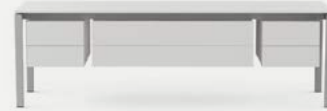

Zengin ürün ailesi ile kurumunuzun tüm ihtiyaçlarına cevap veriyor.

İş İstasyonları

Tekil Masalar

Yönetici Masaları

Toplantı Masaları

Depolama Birimleri

Sehpalar

A modern office desk with a light wood-grain top and dark metal legs. The desk has two drawers on the left side with a wood-grain front panel. On the desk surface, there is a keyboard, an open book, a small white box, and some papers. The background shows a window with blinds and a potted plant. The word "nurus" is overlaid in white text in the center of the image.