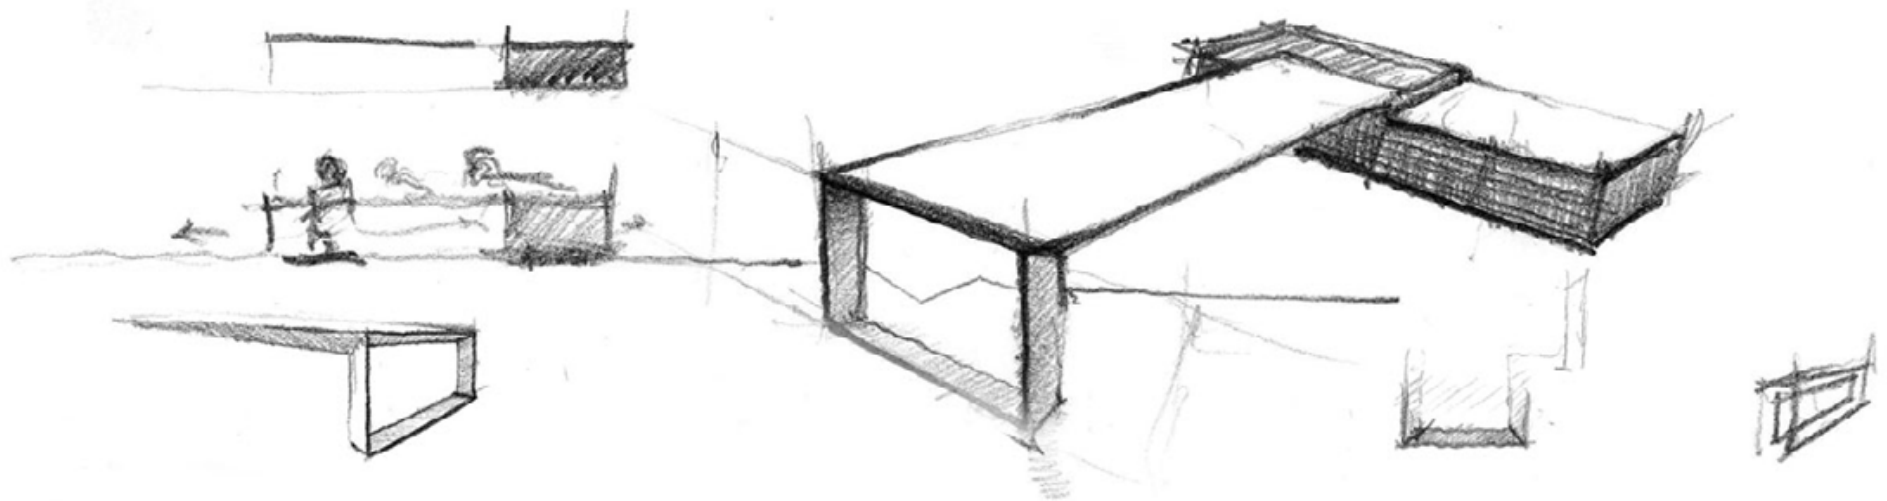

# Next Genel Bakış

Tasarım Nurus D Lab

---

**Çalışma alanında hakimiyetinizi artıran  
şasırtıcı özellikler.**

Next Toplantı Masaları

Next Depolama Üniteleri

Next Yönetici Masaları

Nurus D Lab

A dimly lit office desk with a laptop, a magazine, and a teapot. The desk is made of light-colored wood. A laptop is open in the center. To the right, there is a teapot and two cups. In the foreground, a magazine is open, showing a page with the word 'u too' and a small logo. The background shows a dark leather chair and a white wall.