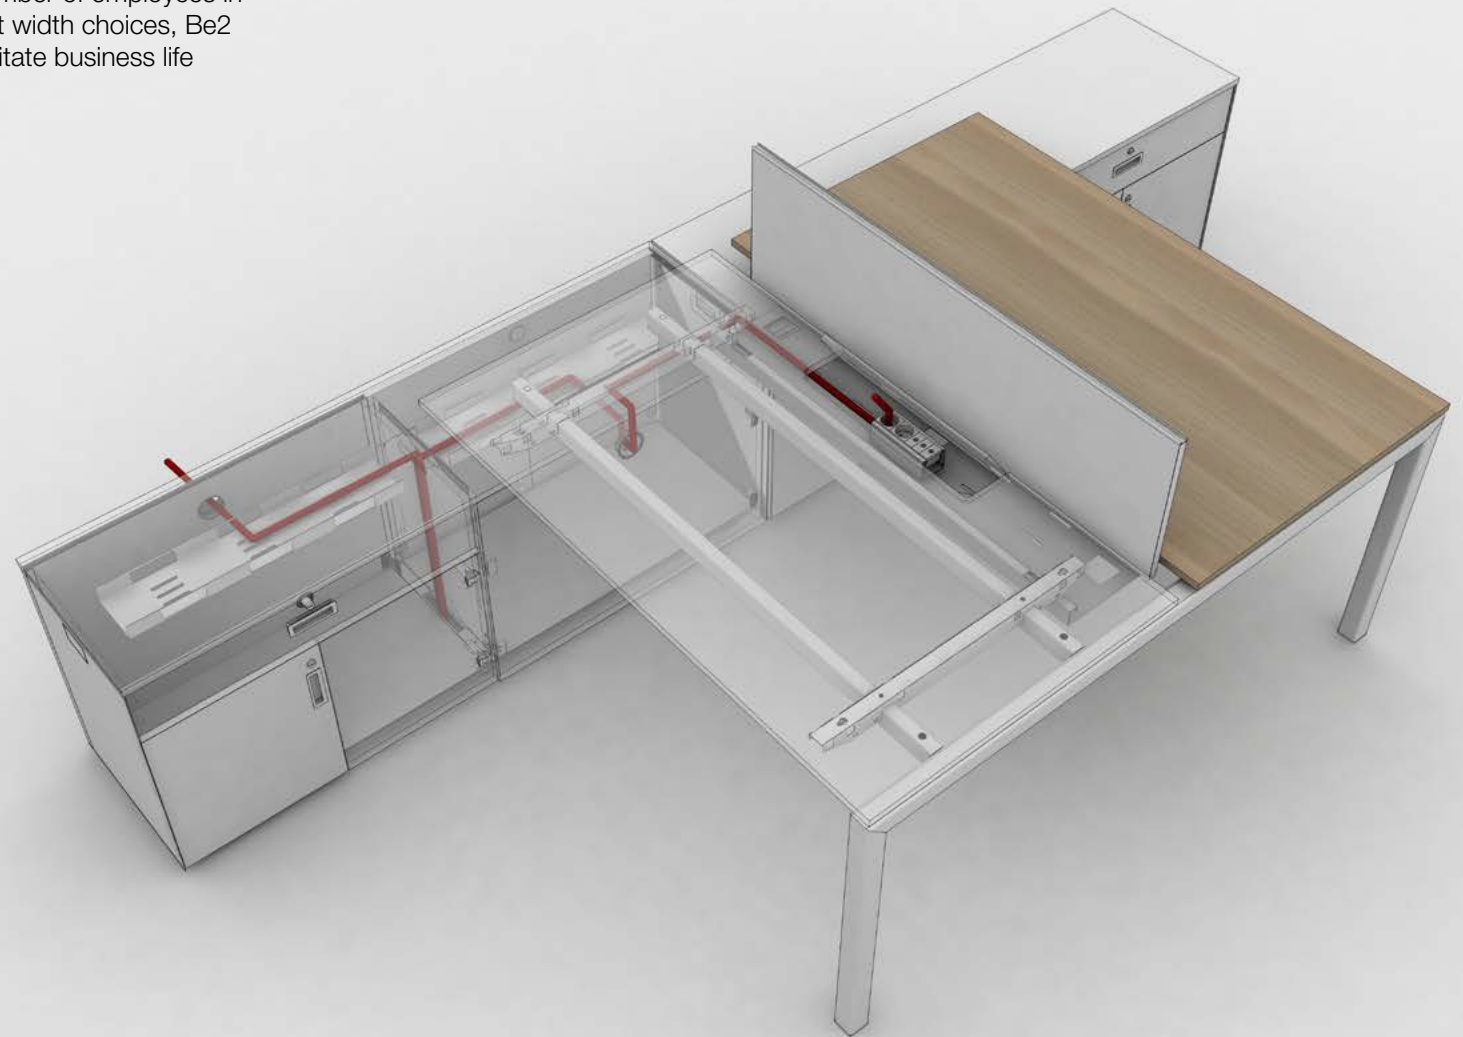

nurus

Be2 Collection at a Glance

Design by Nurus D Lab

Be2: more than a cabinet...

Be2 was designed to provide flexible and functional solutions for varying needs and number of employees in workspaces. In addition to different width choices, Be2 can also bear table slabs, and facilitate business life with a wide choice of accessories.

Functional workspaces.

Be2 L82 Cabinet

Be2 L163 Cabinet S Tipi

Be2 L163 Cabinet L Tipi

Be2 L163 Cabinet R Tipi

Be2 L205 Cabinet S Tipi

Be2 L205 Cabinet L Tipi

Be2 L205 Cabinet R Tipi

Be2 L205 Cabinet D Tipi

Be2 L244 Cabinet S Tipi

Be2 L244 Cabinet L Tipi

Be2 L244 Cabinet R Tipi

Be2 L244 Cabinet D tipi

The image features three modern, minimalist cabinets against a dark blue background. On the left is a tall cabinet with a light wood grain finish and a white horizontal handle. In the center is a shorter cabinet with a white top and light wood grain sides, featuring a white vertical handle. On the right is another tall cabinet with a white top and white front panels, with a white horizontal handle. The word "nurus" is written in a bold, white, lowercase sans-serif font across the front of the central cabinet.