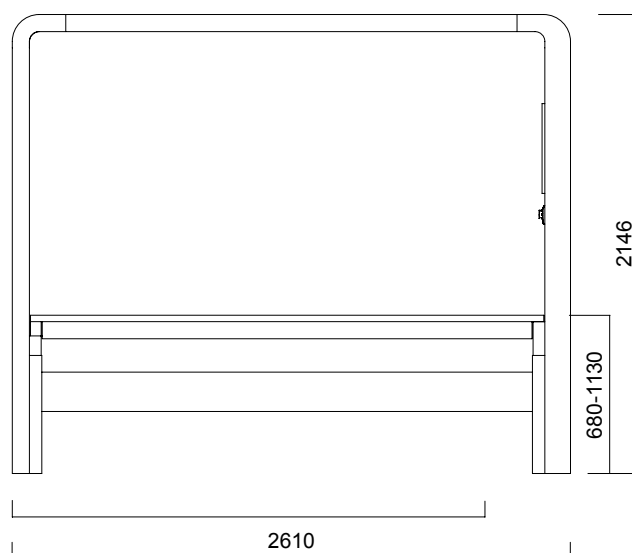

**New environment
not limited with walls.**

DIMENSIONS (mm)

Pitstop

Pitstop Fixed desk

Pitstop With Adjustable Height Desk

DIMENSIONS (mm)

Pitstop With Side Desk and Shelf

Dimensions defined in millimetres.