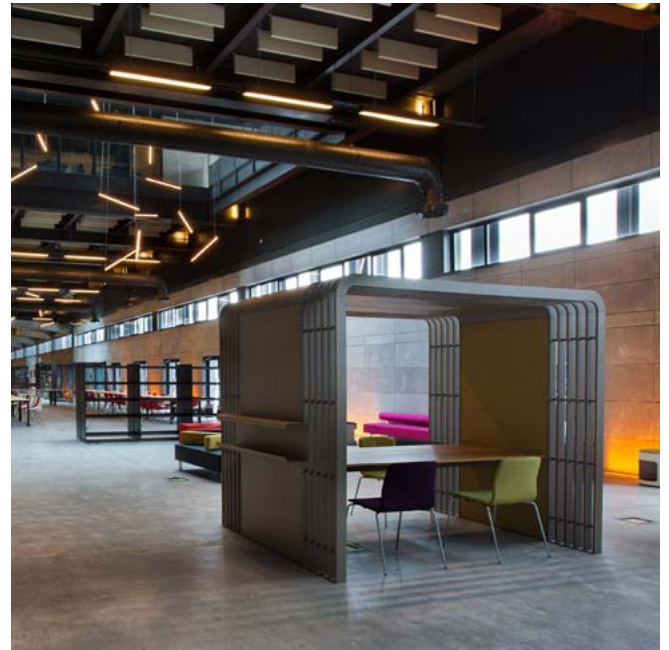

Featuring two separate table choices, fixed and height-adjustable, Pitstop is an ideal choice for open offices, airports, waiting rooms, and other wide open areas. Offering two different width choices, Pitstop can be utilized in spaces of different sizes. Table height can be adjusted effortlessly with a single touch, supporting both seated and stand-up working conditions.

Along with lighting and acoustic solutions, Pitstop also includes **Nurus Links**® connections, introducing premium technological features. **Nurus Links**® provides power source and internet connection, along with USB charger, VGA, and HDMI sockets for screens. While inner surface of Pitstop offers a variety of choices, outer surface also offers mountable high table, screen, and vertical flower pot features to ensure functional utilization.

Design by Ece-Oğuz Yalım

Ece-Oğuz Yalım established Artful Interior Design company in 1996, and since 2004 they have been designing products along with interior spaces under Ece Yalım Design Studio. Brands they have been providing services to include AHK Interiors, Arlight, Ar-Yıldız, Atlas Carpets, GW Global Warehouse, Nurus, Moonlight, Paşabahçe Stores and Rapido. Ece Yalım also teaches Colours in Industrial Design class in METU Industrial Product Design department, along with consultation for graduation projects.

**New environment
not limited with walls.**