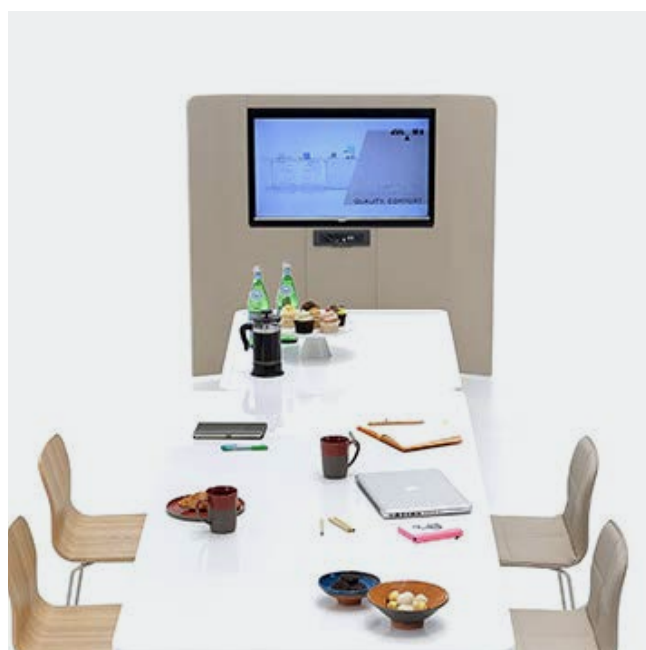

Isola Media Wall

With open offices occupying an increasingly larger share in modern business life, new work habits emerge. Isola Media Wall perfectly aligns with such emerging habits, providing adaptability with all Nurus products.

Media Wall features **Nurus Links®** connection, providing a complete solution for presentations, training sessions, and meetings; featured screens up-to 32" enable conducting data transfer, multimedia sharing, and teleconferences with a snap. Media Wall facilitates data interaction with a wide variety of mobile devices including laptop computers and notebooks, enabling you to conduct presentations, teleconferences, and video conferences without leaving your seat.

Media Wall helps convert work spaces into minute meeting, training, and presentation areas immediately.

Design by Nurus D Lab

Always up-to-date with science and technology, Nurus D-Lab designs products that are ahead of their time. Through human-centered observation, prototyping and in respect to trending needs and dreams, the team works diligently. Coming up with meaningful and reflective design solutions only marks the start of the process: From strategy to launch and support, D-Lab manages it all. Each detail is attended and tested through at the advanced level.

Perfect fit for emerging business life demands and trends.