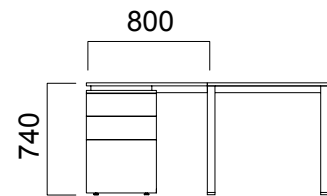

DIMENSIONS (mm)

W:60 cm Desk

W:80 cm Desk with Single Leg

W:80 cm Desk

W:100 cm Desk

W:100 cm Desk with Single Leg

W:60 cm Cabinet with
Commode Leg

DIMENSIONS (mm)

Plato Front Panels

*Front panel length for W:80/100cm

*Front panel length for W:80/100cm
single leg desk with cabinet

Dimensions defined in millimetres.

Materials

Table slab and front panel are made of melamine. Legs are made of powder painted metal.*