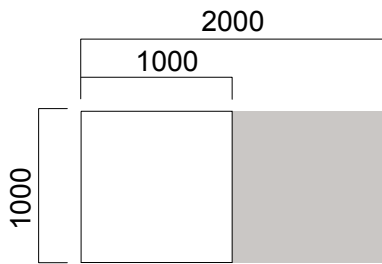

DIMENSIONS (mm)

W:60 cm Desk

W:80 cm Desk with Single Leg

W:80 cm Desk

W:100 cm Desk

W:100 cm Desk with Single Leg

W:60 cm Cabinet with
Commode Leg

DIMENSIONS (mm)

Plato Front Panels

*Front panel length for W:80/100cm

*Front panel length for W:80/100cm
single leg desk with cabinet

Dimensions defined in millimetres.

Materials

Table slab and front panel are made of melamine. Legs are made of powder painted metal.*