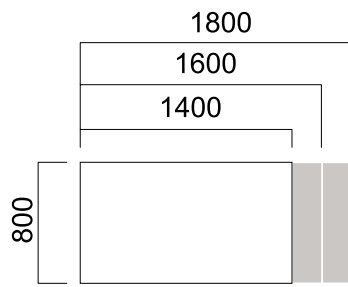

DIMENSIONS (mm)

W:60 cm Desk

W:80 cm Desk with Single Leg

W:80 cm Desk

W:100 cm Desk

W:100 cm Desk with Single Leg

W:60 cm Cabinet with
Commode Leg

DIMENSIONS (mm)

Plato Front Panels

*Front panel length for W:80/100cm

*Front panel length for W:80/100cm
single leg desk with cabinet

Dimensions defined in millimetres.

Materials

Table slab and front panel are made of melamine. Legs are made of powder painted metal.*