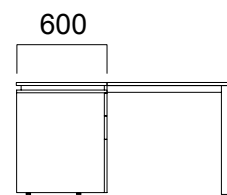

DIMENSIONS (mm)

W:60 cm Desk

W:80 cm Desk with Single Leg

W:80 cm Desk

W:100 cm Desk

W:100 cm Desk with Single Leg

W:60 cm Cabinet with
Commode Leg

DIMENSIONS (mm)

Plato Front Panels

*Front panel length for W:80/100cm

*Front panel length for W:80/100cm
single leg desk with cabinet

Dimensions defined in millimetres.

Materials

Table slab and front panel are made of melamine. Legs are made of powder painted metal.*