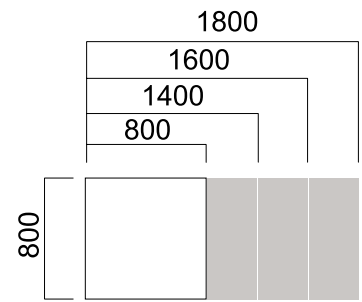

DIMENSIONS (mm)

W:60 cm Desk

W:80 cm Desk with Single Leg

W:80 cm Desk

W:100 cm Desk

W:100 cm Desk with Single Leg

W:60 cm Cabinet with
Commode Leg

DIMENSIONS (mm)

Plato Front Panels

*Front panel length for W:80/100cm

*Front panel length for W:80/100cm
single leg desk with cabinet

Dimensions defined in millimetres.

Materials

Table slab and front panel are made of melamine. Legs are made of powder painted metal.*