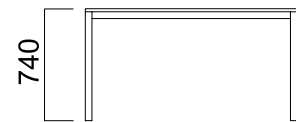

DIMENSIONS (mm)

W:60 cm Desk

W:80 cm Desk with Single Leg

W:80 cm Desk

W:100 cm Desk

W:100 cm Desk with Single Leg

W:60 cm Cabinet with
Commode Leg

DIMENSIONS (mm)

Plato Front Panels

*Front panel length for W:80/100cm

*Front panel length for W:80/100cm
single leg desk with cabinet

Dimensions defined in millimetres.

Materials

Table slab and front panel are made of melamine. Legs are made of powder painted metal.*