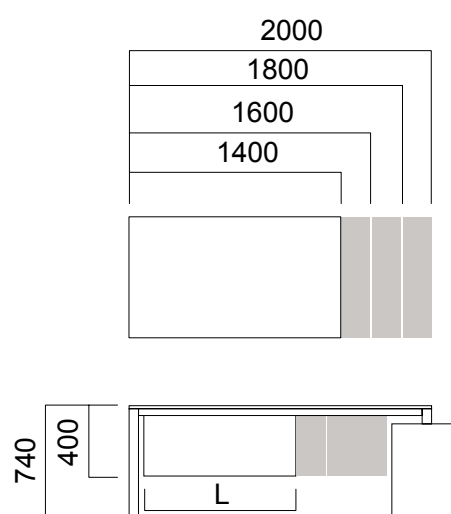

DIMENSIONS (mm)

W:60 cm Desk

W:80 cm Desk with Single Leg

W:80 cm Desk

W:100 cm Desk

W:100 cm Desk with Single Leg

W:60 cm Cabinet with
Commode Leg

DIMENSIONS (mm)

Plato Front Panels

*Front panel length for W:80/100cm

*Front panel length for W:80/100cm
single leg desk with cabinet

Dimensions defined in millimetres.

Materials

Table slab and front panel are made of melamine. Legs are made of powder painted metal.*