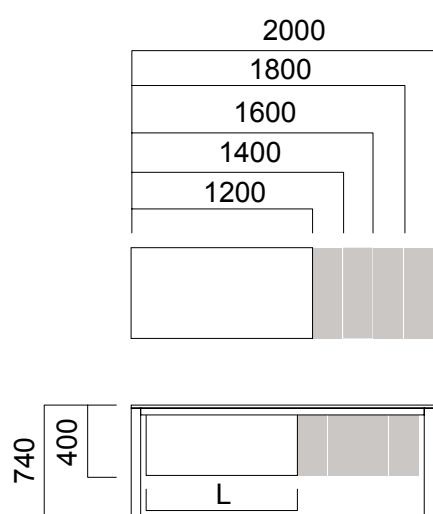

DIMENSIONS (mm)

W:60 cm Desk

W:80 cm Desk with Single Leg

W:80 cm Desk

W:100 cm Desk

W:100 cm Desk with Single Leg

W:60 cm Cabinet with
Commode Leg

DIMENSIONS (mm)

Plato Front Panels

*Front panel length for W:80/100cm

*Front panel length for W:80/100cm
single leg desk with cabinet

Dimensions defined in millimetres.

Materials

Table slab and front panel are made of melamine. Legs are made of powder painted metal.*