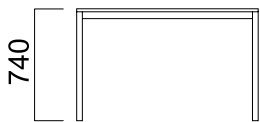

DIMENSIONS (mm)

W:60 cm Desk

W:80 cm Desk with Single Leg

W:80 cm Desk

W:100 cm Desk

W:100 cm Desk with Single Leg

W:60 cm Cabinet with
Commode Leg

DIMENSIONS (mm)

Plato Front Panels

*Front panel length for W:80/100cm

*Front panel length for W:80/100cm
single leg desk with cabinet

Dimensions defined in millimetres.

Materials

Table slab and front panel are made of melamine. Legs are made of powder painted metal.*