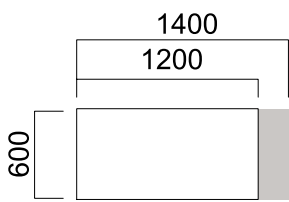

DIMENSIONS (mm)

W:60 cm Desk

W:80 cm Desk with Single Leg

W:80 cm Desk

W:100 cm Desk

W:100 cm Desk with Single Leg

W:60 cm Cabinet with
Commode Leg

DIMENSIONS (mm)

Plato Front Panels

*Front panel length for W:80/100cm

*Front panel length for W:80/100cm
single leg desk with cabinet

Dimensions defined in millimetres.

Materials

Table slab and front panel are made of melamine. Legs are made of powder painted metal.*