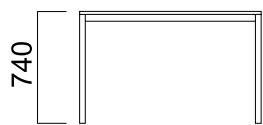

Single Desks

Workstations

DIMENSIONS (mm)

Plato Single Desks

W:60 cm Desk

W:80 cm Desk with Single Leg

W:80 cm Desk

W:100 cm Desk