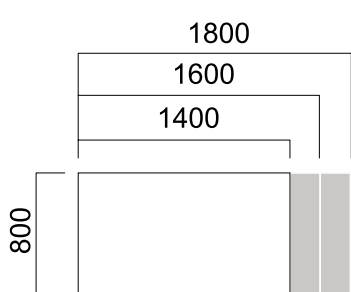

Single Desks

Workstations

DIMENSIONS (mm)

Plato Single Desks

W:60 cm Desk

W:80 cm Desk with Single Leg

W:80 cm Desk

W:100 cm Desk

W:100 cm Desk with Single Leg

W:60 cm Cabinet with Commode Leg

DIMENSIONS (mm)

Plato Front Panels

*Front panel length for W:80/100cm

*Front panel length for W:80/100cm
single leg desk with cabinet

DIMENSIONS (mm)