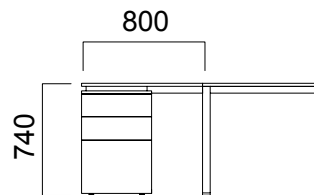

Single Desks

Workstations

DIMENSIONS (mm)

Plato Single Desks

W:60 cm Desk

W:80 cm Desk with Single Leg

W:80 cm Desk

W:100 cm Desk

W:100 cm Desk with Single Leg

W:60 cm Cabinet with Commode Leg

DIMENSIONS (mm)

Plato Front Panels

*Front panel length for W:80/100cm

*Front panel length for W:80/100cm
single leg desk with cabinet

DIMENSIONS (mm)