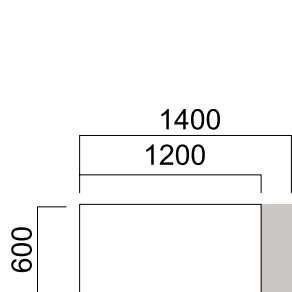

Single Desks

Workstations

DIMENSIONS (mm)

Plato Single Desks

W:60 cm Desk

W:80 cm Desk with Single Leg

W:80 cm Desk

W:100 cm Desk

W:100 cm Desk with Single Leg

W:60 cm Cabinet with Commode Leg

DIMENSIONS (mm)

Plato Front Panels

*Front panel length for W:80/100cm

*Front panel length for W:80/100cm
single leg desk with cabinet

DIMENSIONS (mm)