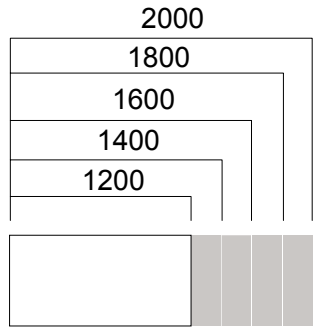

Single Desks

Workstations

DIMENSIONS (mm)

Plato Single Desks

W:60 cm Desk

W:80 cm Desk with Single Leg

W:80 cm Desk

W:100 cm Desk

W:100 cm Desk with Single Leg

W:60 cm Cabinet with Commode Leg

DIMENSIONS (mm)

Plato Front Panels

*Front panel length for W:80/100cm

*Front panel length for W:80/100cm
single leg desk with cabinet

DIMENSIONS (mm)