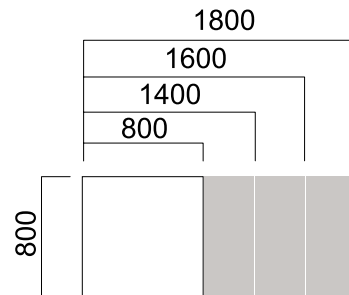

Single Desks

Workstations

DIMENSIONS (mm)

Plato Single Desks

W:60 cm Desk

W:80 cm Desk with Single Leg

W:80 cm Desk

W:100 cm Desk

W:100 cm Desk with Single Leg

W:60 cm Cabinet with Commode Leg

DIMENSIONS (mm)

Plato Front Panels

*Front panel length for W:80/100cm

*Front panel length for W:80/100cm
single leg desk with cabinet

DIMENSIONS (mm)