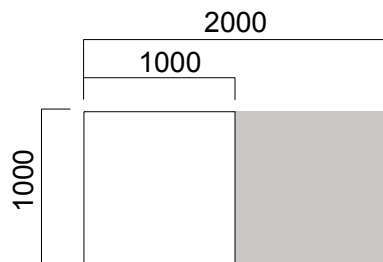

Single Desks

Workstations

DIMENSIONS (mm)

Plato Single Desks

W:60 cm Desk

W:80 cm Desk with Single Leg

W:80 cm Desk

W:100 cm Desk