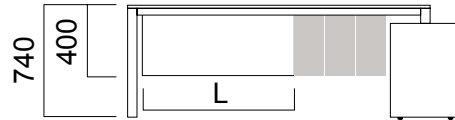

W:100 cm Desk with Single Leg

W:60 cm Cabinet with Commode Leg

DIMENSIONS (mm)

Plato Front Panels

*Front panel length for W:80/100cm

*Front panel length for W:80/100cm
single leg desk with cabinet

DIMENSIONS (mm)