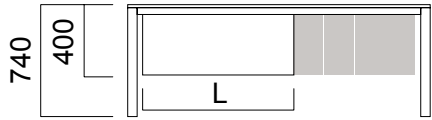

DIMENSIONS (mm)

Plato Front Panels

*Front panel length for W:80/100cm