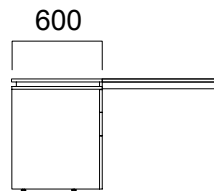

Single Desks

Workstations

DIMENSIONS (mm)

Plato Single Desks

W:60 cm Desk

W:80 cm Desk with Single Leg

W:80 cm Desk

W:100 cm Desk

W:100 cm Desk with Single Leg

W:60 cm Cabinet with Commode Leg

DIMENSIONS (mm)

Plato Front Panels

*Front panel length for W:80/100cm

*Front panel length for W:80/100cm
single leg desk with cabinet

DIMENSIONS (mm)