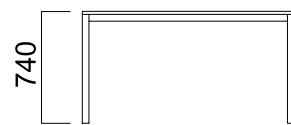

Single Desks

Workstations

DIMENSIONS (mm)

Plato Single Desks

W:60 cm Desk

W:80 cm Desk with Single Leg

W:80 cm Desk

W:100 cm Desk