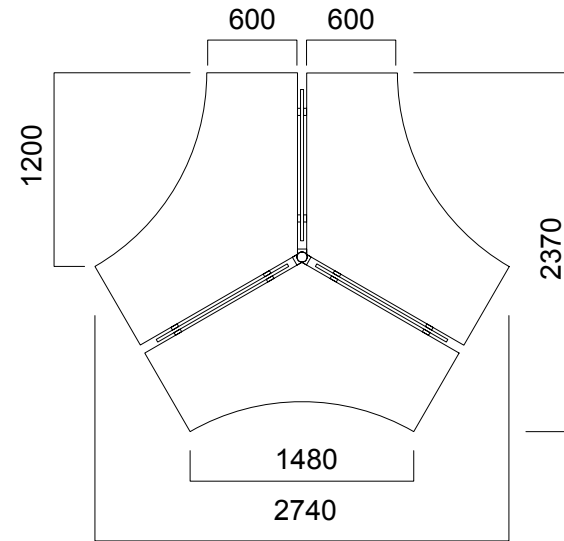

Triple Workstation