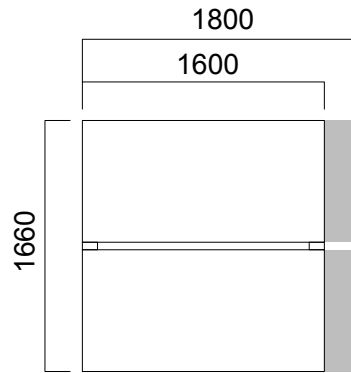

DIMENSIONS (mm)

Plato Workstations