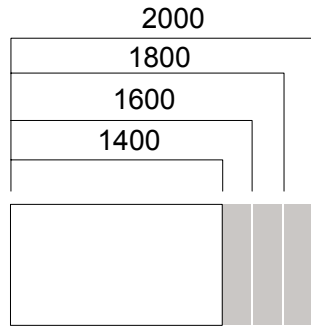

Single Desks

Workstations

DIMENSIONS (mm)

Plato Single Desks

W:60 cm Desk

W:80 cm Desk with Single Leg

W:80 cm Desk

W:100 cm Desk

W:100 cm Desk with Single Leg

W:60 cm Cabinet with Commode Leg

DIMENSIONS (mm)

Plato Front Panels

*Front panel length for W:80/100cm

*Front panel length for W:80/100cm
single leg desk with cabinet

DIMENSIONS (mm)