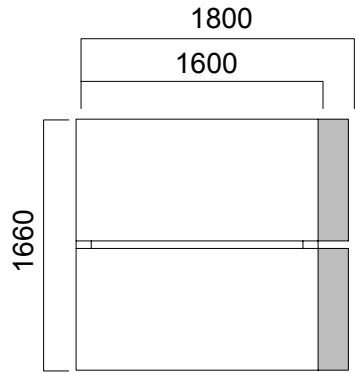

Single Desks

Workstations

DIMENSIONS (mm)

Plato Single Desks

W:60 cm Desk

W:80 cm Desk with Single Leg

W:80 cm Desk

W:100 cm Desk

W:100 cm Desk with Single Leg

W:60 cm Cabinet with Commode Leg

DIMENSIONS (mm)

Plato Front Panels

*Front panel length for W:80/100cm

*Front panel length for W:80/100cm
single leg desk with cabinet

DIMENSIONS (mm)

Plato Workstations

Double Desk W:166cm

Double Desk with Single Leg W:166cm

Triple Workstation

nurus.com/plato