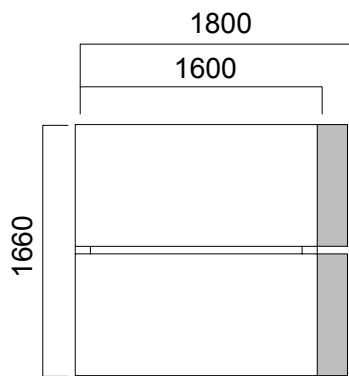

DIMENSIONS (mm)

Double Desk W:166cm

Double Desk with Single Leg W:166cm

Triple Workstation

Dimensions defined in millimetres.

**Materials**

Table slab is made of melamine. Middle panels can be melamine or fabric. Legs are made of powder painted metal.\*