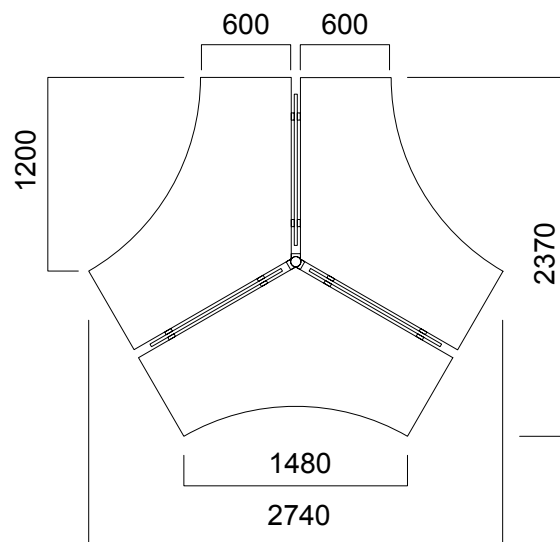

DIMENSIONS (mm)

Double Desk W:166cm

Double Desk with Single Leg W:166cm

Triple Workstation

Dimensions defined in millimetres.

**Materials**

Table slab is made of melamine. Middle panels can be melamine or fabric. Legs are made of powder painted metal.\*