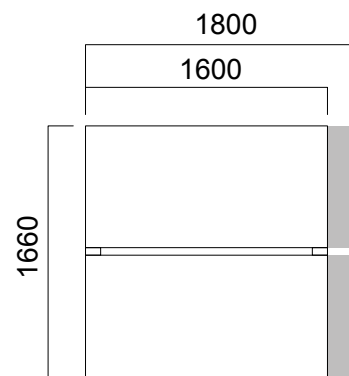

DIMENSIONS (mm)

Double Desk W:166cm

Double Desk with Single Leg W:166cm

Triple Workstation

Dimensions defined in millimetres.

**Materials**

Table slab is made of melamine. Middle panels can be melamine or fabric. Legs are made of powder painted metal.\*