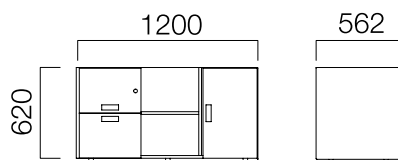

DIMENSIONS (mm)

Pila Exe Cabinet

Pila L:100 cm Metal Cabinet

Pila L:100cm cabinets with metal body have double or one way alternatives.

Pila L:120 cm Metal Cabinet

DIMENSIONS (mm)

Pila L:170 cm Cabinet

Pila L:200 cm Cabinet

Pila L:170cm and L:200cm cabinets with metal body have double or one way alternatives.

Pila Cabinets on Bench

Pila top cabinets can be added to L:170cm and L:200cm cabinets.

Dimensions defined in millimetres.