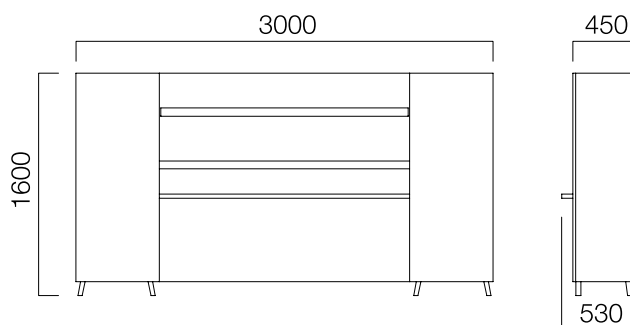

nurus

Pila Storage

Design by **Nurus D Lab**

Pila Storage

Pila helps you utilize your workspace efficiently and functionally with storage units that come in a variety of length and width choices.

Pila features executive cabinets to match executive desks. Side cabinets come in different sizes; 170 and 200 cm cabinets can also be utilized with top cabinets.

In addition to serving as storage and table leg for 2 or 3 legged versions, Pila side cabinets also deliver CPU carriers and cables from ground to desktop.

Design by Nurus D Lab

Always up-to-date with science and technology, Nurus D-Lab designs products that are ahead of their time. Through human-centered observation, prototyping and in respect to trending needs and dreams, the team works diligently. Coming up with meaningful and reflective design solutions only marks the start of the process: From strategy to launch and support, D-Lab manages it all. Each detail is attended and tested through at the advanced level.

DIMENSIONS (mm)

Pila Exe Cabinet

Pila L:100 cm Metal Cabinet

Pila L:100cm cabinets with metal body have double or one way alternatives.

Pila L:120 cm Metal Cabinet

DIMENSIONS (mm)

Pila L:170 cm Cabinet

Pila L:200 cm Cabinet

Pila L:170cm and L:200cm cabinets with metal body have double or one way alternatives.

Pila Cabinets on Bench

Pila top cabinets can be added to L:170cm and L:200cm cabinets.

Dimensions defined in millimetres.