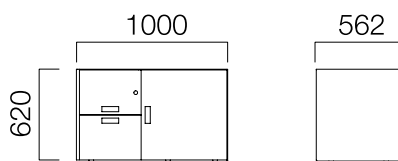

nurus

Pila Storage

Design by **Nurus D Lab**

Pila Storage

Pila helps you utilize your workspace efficiently and functionally with storage units that come in a variety of length and width choices.

Pila features executive cabinets to match executive desks. Side cabinets come in different sizes; 170 and 200 cm cabinets can also be utilized with top cabinets.

DIMENSIONS (mm)

Pila Exe Cabinet

Pila L:100 cm Metal Cabinet

Pila L:100cm cabinets with metal body have double or one way alternatives.

Pila L:120 cm Metal Cabinet

DIMENSIONS (mm)

Pila L:170 cm Cabinet

Pila L:200 cm Cabinet

Pila L:170cm and L:200cm cabinets with metal body have double or one way alternatives.

Pila Cabinets on Bench

Pila top cabinets can be added to L:170cm and L:200cm cabinets.

Dimensions defined in millimetres.