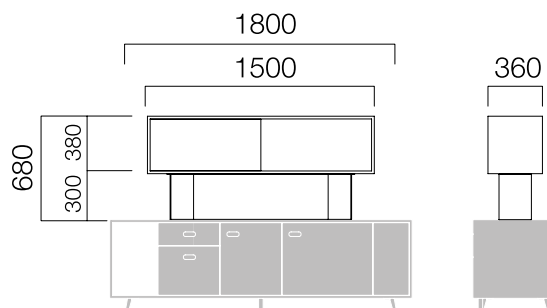

nurus

Pila Storage

Design by **Nurus D Lab**

Pila Storage

Pila helps you utilize your workspace efficiently and functionally with storage units that come in a variety of length and width choices.

Pila features executive cabinets to match executive desks. Side cabinets come in different sizes; 170 and 200 cm cabinets can also be utilized with top cabinets.

DIMENSIONS (mm)

Pila Exe Cabinet

Pila L:100 cm Metal Cabinet

Pila L:100cm cabinets with metal body have double or one way alternatives.

Pila L:120 cm Metal Cabinet

DIMENSIONS (mm)

Pila L:170 cm Cabinet

Pila L:200 cm Cabinet

Pila L:170cm and L:200cm cabinets with metal body have double or one way alternatives.

Pila Cabinets on Bench

Pila top cabinets can be added to L:170cm and L:200cm cabinets.

Dimensions defined in millimetres.