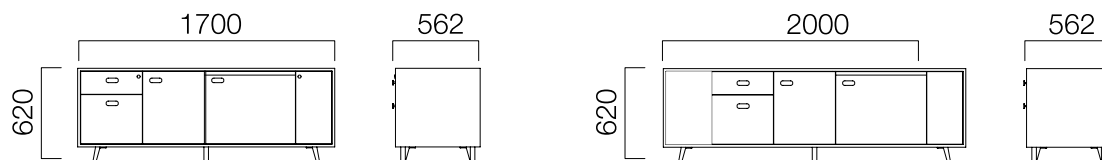

DIMENSIONS (mm)

Pila Exe Cabinet

Pila L:100 cm Metal Cabinet

Pila L:100cm cabinets with metal body have double or one way alternatives.

Pila L:120 cm Metal Cabinet

DIMENSIONS (mm)

Pila L:170 cm Cabinet

Pila L:200 cm Cabinet

Pila L:170cm and L:200cm cabinets with metal body have double or one way alternatives.

Pila Cabinets on Bench

Pila top cabinets can be added to L:170cm and L:200cm cabinets.

Dimensions defined in millimetres.