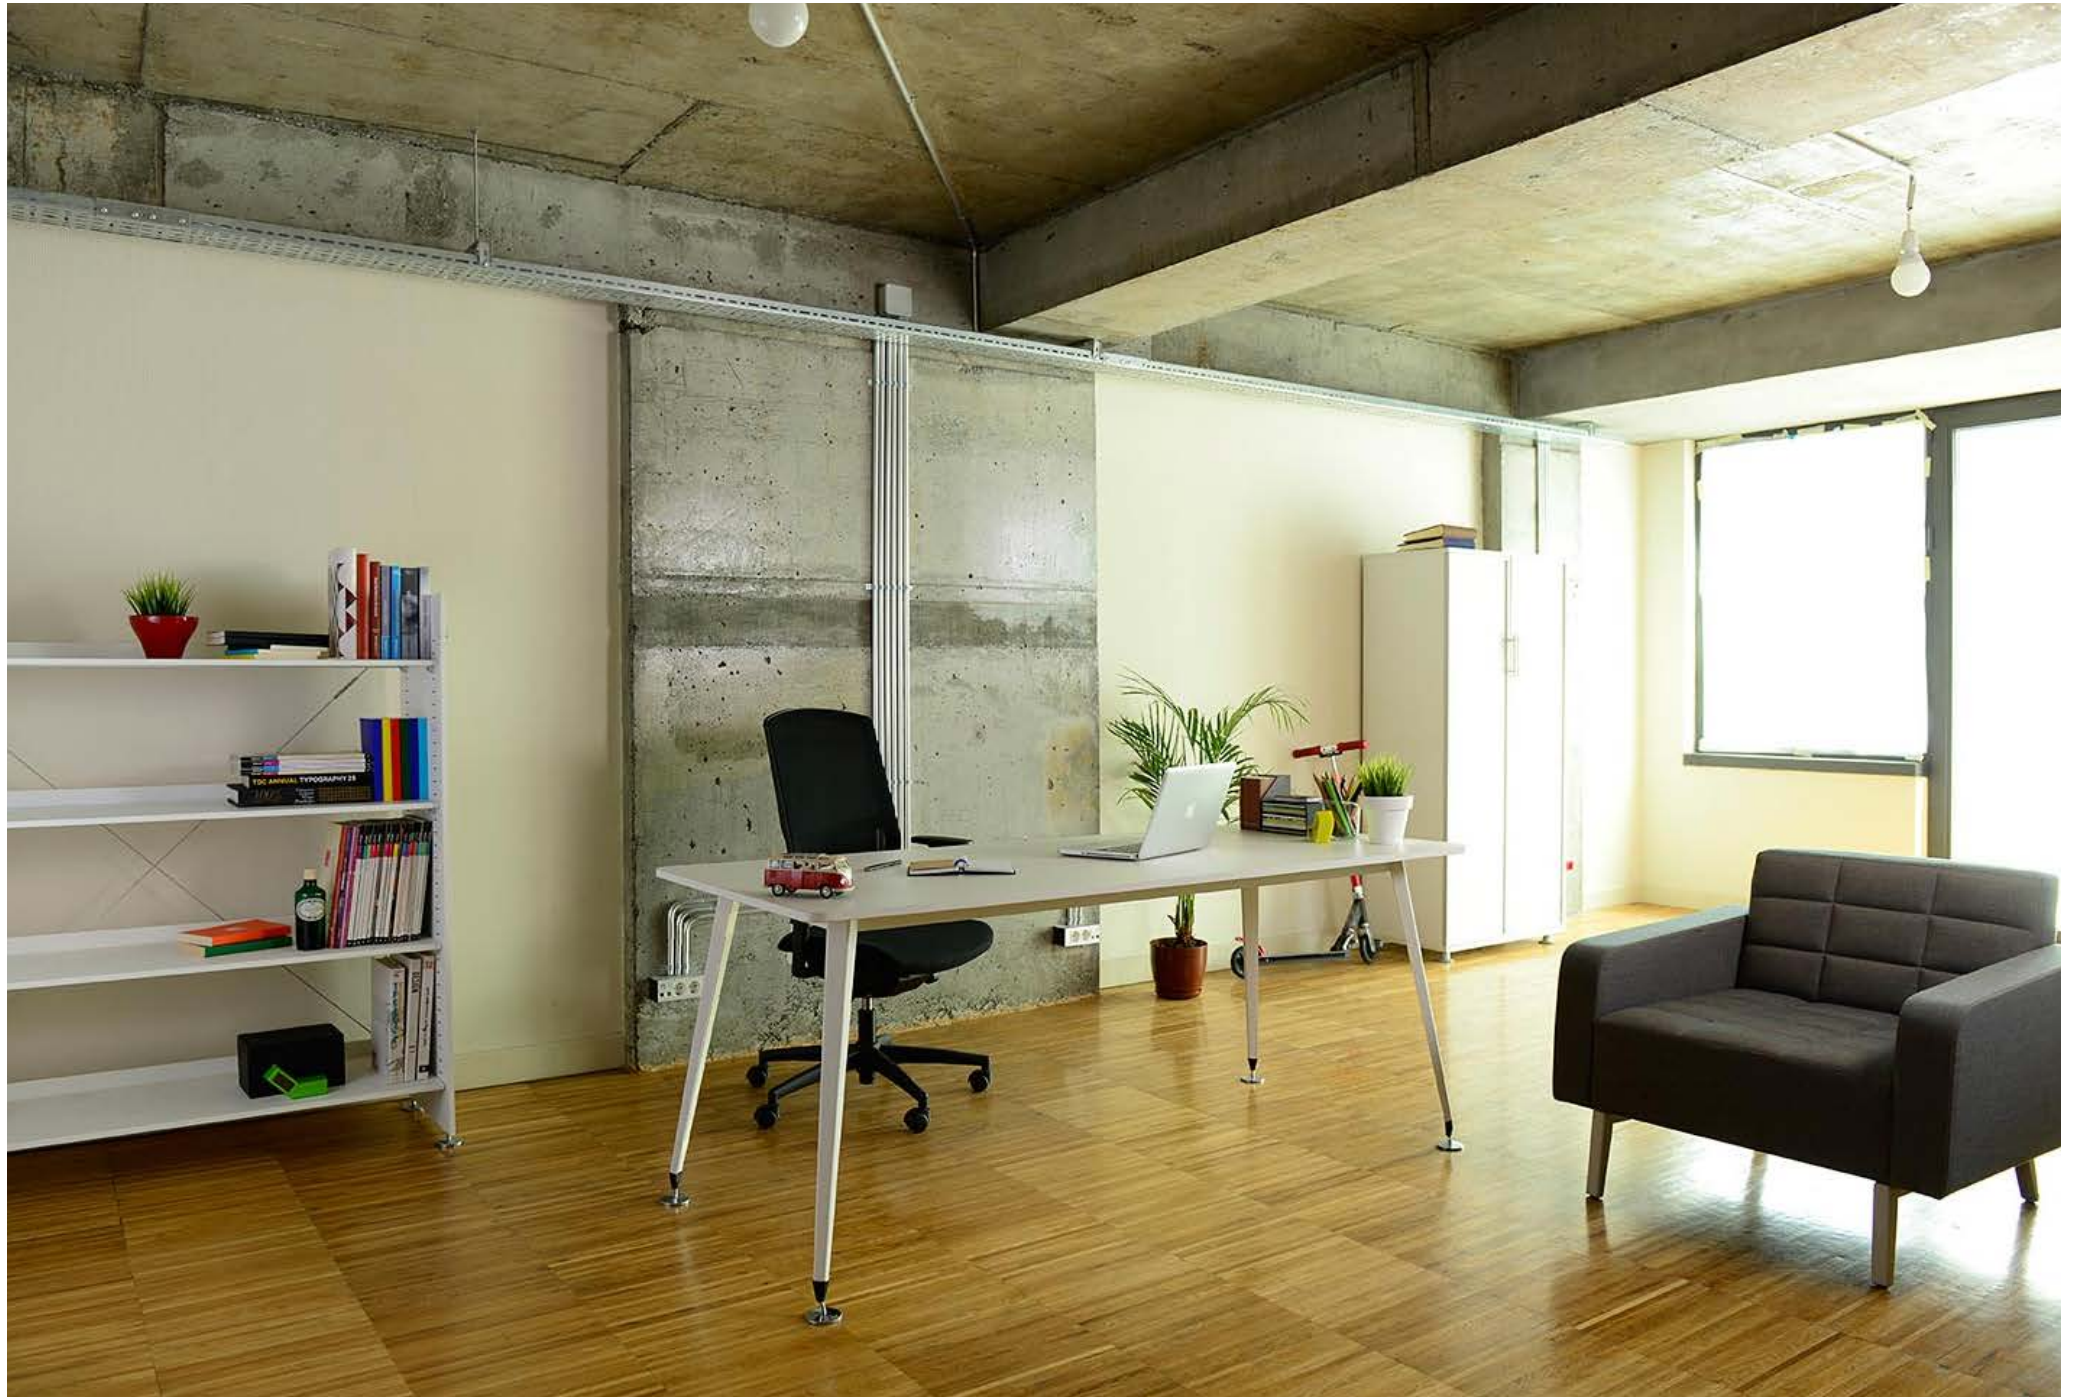

nurus

Lunar Collection at a Glance

Design by **Nurus D Lab**

Functional, aesthetic, and efficient workspaces.

Lunar features a rich product family featuring single desks and workstations. Lunar is an ideal choice for individual workspaces, units of two or three people, and unit managers, helping efficiently organizing workspaces.

Lunar Single Desk

Lunar Workstations

Nurus D Lab

A minimalist scene featuring a grey vase with green grass on a grey table, with the word 'nurus' overlaid in white.

nurus