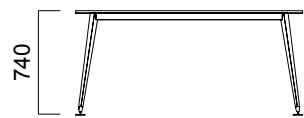

DIMENSIONS (mm)

Single Desks

W:60 cm Desk

W:80 cm Desk

W:100 cm Desk

W:80 cm Single Leg Desk

W:100 cm Single Leg Desk

W:60 cm Cabinet with Commode Leg.

*There are 4 drawers or 2 drawers + 1 File Drawer option.

**Double, single or built-in handles are used on drawers.

DIMENSIONS (mm)

Front Panel

Single Leg Desk

*W:80/100 cm for single leg desks
front panel size is -45 cm from table length.

Desk

*W:80/100 cm for desks
front panel size is -45 cm from table length.

DIMENSIONS (mm)

Workstation

W:166 cm Double Desk with Single Leg

W:166 cm Double Working Desk

Triple Working Station

Middle Panels