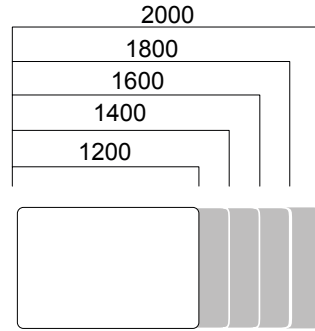

DIMENSIONS (mm)

Single Desks

W:60 cm Desk

W:80 cm Desk

W:100 cm Desk

W:80 cm Single Leg Desk

W:100 cm Single Leg Desk

W:60 cm Cabinet with Commode Leg.

*There are 4 drawers or 2 drawers + 1 File Drawer option.

**Double, single or built-in handles are used on drawers.

DIMENSIONS (mm)

Front Panel

Single Leg Desk

*W:80/100 cm for single leg desks
front panel size is -45 cm from table length.

Desk

*W:80/100 cm for desks
front panel size is -45 cm from table length.

DIMENSIONS (mm)

Workstation

W:166 cm Double Desk with Single Leg

W:166 cm Double Working Desk

Triple Working Station

Middle Panels