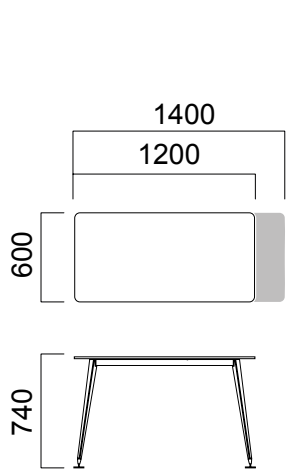

Lunar desks offer two different table slab choices: perpendicular corners and radius.

*Lunar also features an option to mount a circular electrical cap to facilitate access to electrical connections.

Lunar Workstations

DIMENSIONS (mm)

Single Desks

W:60 cm Desk

W:80 cm Desk

W:100 cm Desk

W:80 cm Single Leg Desk

W:100 cm Single Leg Desk

W:60 cm Cabinet with Commode Leg.

*There are 4 drawers or 2 drawers + 1 File Drawer option.

**Double, single or built-in handles are used on drawers.

DIMENSIONS (mm)

Front Panel

Single Leg Desk

*W:80/100 cm for single leg desks
front panel size is -45 cm from table length.

Desk

*W:80/100 cm for desks
front panel size is -45 cm from table length.

DIMENSIONS (mm)

Workstation

W:166 cm Double Desk with Single Leg

W:166 cm Double Working Desk

Triple Working Station

Middle Panels