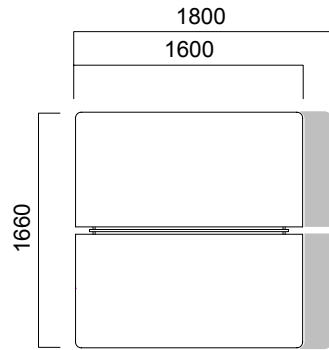

DIMENSIONS (mm)

Single Desks

W:60 cm Desk

W:80 cm Desk

W:100 cm Desk

W:80 cm Single Leg Desk

W:100 cm Single Leg Desk

W:60 cm Cabinet with Commode Leg.

*There are 4 drawers or 2 drawers + 1 File Drawer option.

**Double, single or built-in handles are used on drawers.

DIMENSIONS (mm)

Front Panel

Single Leg Desk

*W:80/100 cm for single leg desks
front panel size is -45 cm from table length.

Desk

*W:80/100 cm for desks
front panel size is -45 cm from table length.

DIMENSIONS (mm)

Workstation

W:166 cm Double Desk with Single Leg

W:166 cm Double Working Desk

Triple Working Station

Middle Panels