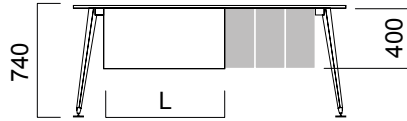

DIMENSIONS (mm)

Single Desks

W:60 cm Desk

W:80 cm Desk

W:100 cm Desk

W:80 cm Single Leg Desk

W:100 cm Single Leg Desk

W:60 cm Cabinet with Commode Leg.

*There are 4 drawers or 2 drawers + 1 File Drawer option.

**Double, single or built-in handles are used on drawers.

DIMENSIONS (mm)

Front Panel

Single Leg Desk

*W:80/100 cm for single leg desks
front panel size is -45 cm from table length.

Desk

*W:80/100 cm for desks
front panel size is -45 cm from table length.

DIMENSIONS (mm)

Workstation

W:166 cm Double Desk with Single Leg

W:166 cm Double Working Desk

Triple Working Station

Middle Panels