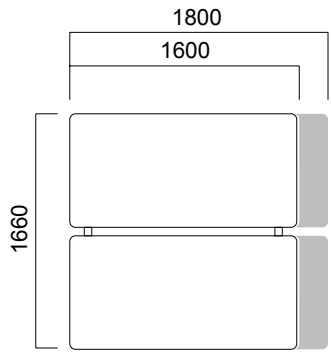

DIMENSIONS (mm)

Single Desks

W:60 cm Desk

W:80 cm Desk

W:100 cm Desk

W:80 cm Single Leg Desk

W:100 cm Single Leg Desk

W:60 cm Cabinet with Commode Leg.

*There are 4 drawers or 2 drawers + 1 File Drawer option.

**Double, single or built-in handles are used on drawers.

DIMENSIONS (mm)

Front Panel

Single Leg Desk

*W:80/100 cm for single leg desks
front panel size is -45 cm from table length.

Desk

*W:80/100 cm for desks
front panel size is -45 cm from table length.

DIMENSIONS (mm)

Workstation

W:166 cm Double Desk with Single Leg

W:166 cm Double Working Desk

Triple Working Station

Middle Panels