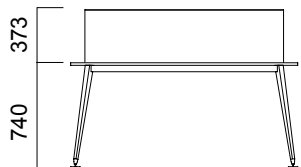

DIMENSIONS (mm)

Single Desks

W:60 cm Desk

W:80 cm Desk

W:100 cm Desk

W:80 cm Single Leg Desk

W:100 cm Single Leg Desk

W:60 cm Cabinet with Commode Leg.

*There are 4 drawers or 2 drawers + 1 File Drawer option.

**Double, single or built-in handles are used on drawers.

DIMENSIONS (mm)

Front Panel

Single Leg Desk

*W:80/100 cm for single leg desks
front panel size is -45 cm from table length.

Desk

*W:80/100 cm for desks
front panel size is -45 cm from table length.

DIMENSIONS (mm)

Workstation

W:166 cm Double Desk with Single Leg

W:166 cm Double Working Desk

Triple Working Station

Middle Panels