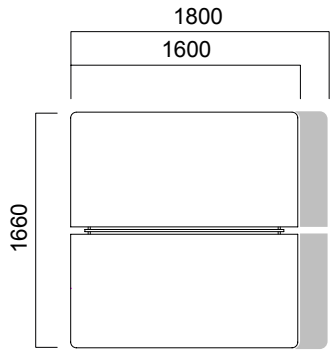

DIMENSIONS (mm)

Single Desks

W:60 cm Desk

W:80 cm Desk

W:100 cm Desk

W:80 cm Single Leg Desk

W:100 cm Single Leg Desk

W:60 cm Cabinet with Commode Leg.

*There are 4 drawers or 2 drawers + 1 File Drawer option.

**Double, single or built-in handles are used on drawers.

DIMENSIONS (mm)

Front Panel

Single Leg Desk

*W:80/100 cm for single leg desks
front panel size is -45 cm from table length.

Desk

*W:80/100 cm for desks
front panel size is -45 cm from table length.

DIMENSIONS (mm)

Workstation

W:166 cm Double Desk with Single Leg

W:166 cm Double Working Desk

Triple Working Station

Middle Panels