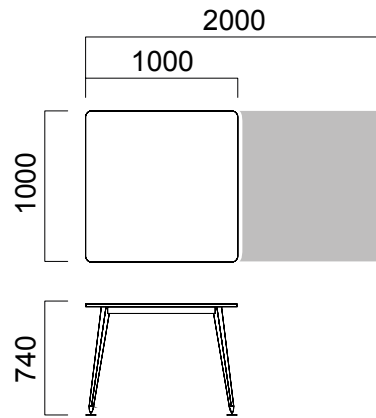

DIMENSIONS (mm)

Single Desks

W:60 cm Desk

W:80 cm Desk

W:100 cm Desk

W:80 cm Single Leg Desk

W:100 cm Single Leg Desk

W:60 cm Cabinet with Commode Leg.

*There are 4 drawers or 2 drawers + 1 File Drawer option.

**Double, single or built-in handles are used on drawers.

DIMENSIONS (mm)

Front Panel

Single Leg Desk

*W:80/100 cm for single leg desks
front panel size is -45 cm from table length.

Desk

*W:80/100 cm for desks
front panel size is -45 cm from table length.

DIMENSIONS (mm)

Workstation

W:166 cm Double Desk with Single Leg

W:166 cm Double Working Desk

Triple Working Station

Middle Panels