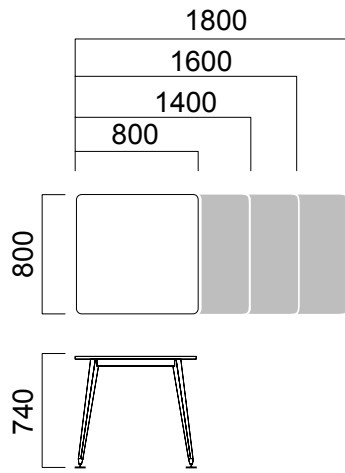

Lunar desks offer two different table slab choices: perpendicular corners and radius.

*Lunar also features an option to mount a circular electrical cap to facilitate access to electrical connections.

Lunar Workstations

DIMENSIONS (mm)

Single Desks

W:60 cm Desk

W:80 cm Desk

W:100 cm Desk

W:80 cm Single Leg Desk

W:100 cm Single Leg Desk

W:60 cm Cabinet with Commode Leg.

*There are 4 drawers or 2 drawers + 1 File Drawer option.

**Double, single or built-in handles are used on drawers.

DIMENSIONS (mm)

Front Panel

Single Leg Desk

*W:80/100 cm for single leg desks
front panel size is -45 cm from table length.

Desk

*W:80/100 cm for desks
front panel size is -45 cm from table length.

DIMENSIONS (mm)

Workstation

W:166 cm Double Desk with Single Leg

W:166 cm Double Working Desk

Triple Working Station

Middle Panels