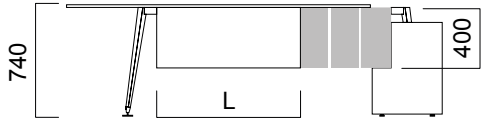

DIMENSIONS (mm)

Single Desks

W:60 cm Desk

W:80 cm Desk

W:100 cm Desk

W:80 cm Single Leg Desk

W:100 cm Single Leg Desk

W:60 cm Cabinet with Commode Leg.

*There are 4 drawers or 2 drawers + 1 File Drawer option.

**Double, single or built-in handles are used on drawers.

DIMENSIONS (mm)

Front Panel

Single Leg Desk

*W:80/100 cm for single leg desks
front panel size is -45 cm from table length.

Desk

*W:80/100 cm for desks
front panel size is -45 cm from table length.

DIMENSIONS (mm)

Workstation

W:166 cm Double Desk with Single Leg

W:166 cm Double Working Desk

Triple Working Station

Middle Panels