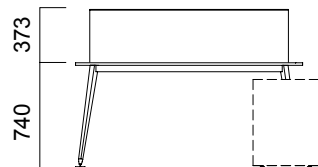

DIMENSIONS (mm)

Single Desks

W:60 cm Desk

W:80 cm Desk

W:100 cm Desk

W:80 cm Single Leg Desk

W:100 cm Single Leg Desk

W:60 cm Cabinet with Commode Leg.

*There are 4 drawers or 2 drawers + 1 File Drawer option.

**Double, single or built-in handles are used on drawers.

DIMENSIONS (mm)

Front Panel

Single Leg Desk

*W:80/100 cm for single leg desks
front panel size is -45 cm from table length.

Desk

*W:80/100 cm for desks
front panel size is -45 cm from table length.

DIMENSIONS (mm)

Workstation

W:166 cm Double Desk with Single Leg

W:166 cm Double Working Desk

Triple Working Station

Middle Panels