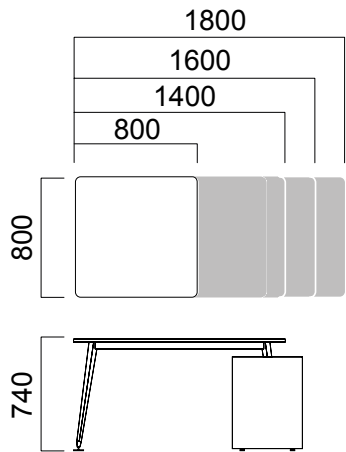

DIMENSIONS (mm)

Single Desks

W:60 cm Desk

W:80 cm Desk

W:100 cm Desk

W:80 cm Single Leg Desk

W:100 cm Single Leg Desk

W:60 cm Cabinet with Commode Leg.

*There are 4 drawers or 2 drawers + 1 File Drawer option.

**Double, single or built-in handles are used on drawers.

DIMENSIONS (mm)

Front Panel

Single Leg Desk

*W:80/100 cm for single leg desks
front panel size is -45 cm from table length.

Desk

*W:80/100 cm for desks
front panel size is -45 cm from table length.

DIMENSIONS (mm)

Workstation

W:166 cm Double Desk with Single Leg

W:166 cm Double Working Desk

Triple Working Station

Middle Panels