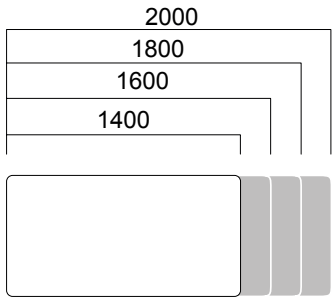

DIMENSIONS (mm)

Single Desks

W:60 cm Desk

W:80 cm Desk

W:100 cm Desk

W:80 cm Single Leg Desk

W:100 cm Single Leg Desk

W:60 cm Cabinet with Commode Leg.

*There are 4 drawers or 2 drawers + 1 File Drawer option.

**Double, single or built-in handles are used on drawers.

DIMENSIONS (mm)

Front Panel

Single Leg Desk

*W:80/100 cm for single leg desks
front panel size is -45 cm from table length.

Desk

*W:80/100 cm for desks
front panel size is -45 cm from table length.

DIMENSIONS (mm)

Workstation

W:166 cm Double Desk with Single Leg

W:166 cm Double Working Desk

Triple Working Station

Middle Panels