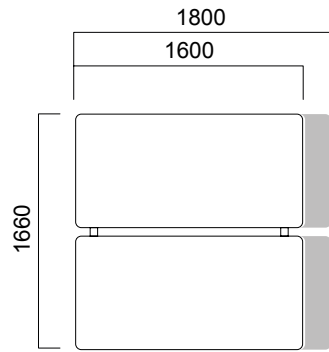

DIMENSIONS (mm)

Single Desks

W:60 cm Desk

W:80 cm Desk

W:100 cm Desk

W:80 cm Single Leg Desk

W:100 cm Single Leg Desk

W:60 cm Cabinet with Commode Leg.

*There are 4 drawers or 2 drawers + 1 File Drawer option.

**Double, single or built-in handles are used on drawers.

DIMENSIONS (mm)

Front Panel

Single Leg Desk

*W:80/100 cm for single leg desks
front panel size is -45 cm from table length.

Desk

*W:80/100 cm for desks
front panel size is -45 cm from table length.

DIMENSIONS (mm)

Workstation

W:166 cm Double Desk with Single Leg

W:166 cm Double Working Desk

Triple Working Station

Middle Panels