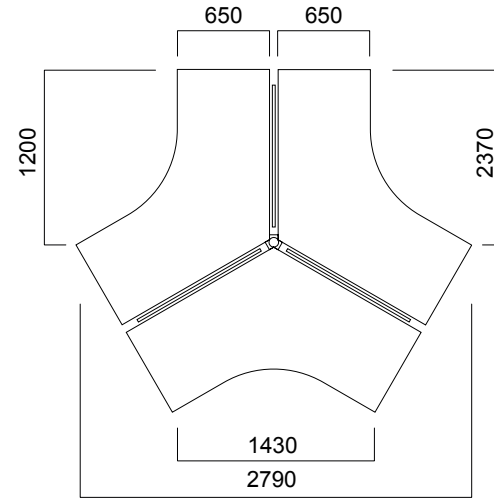

DIMENSIONS (mm)

Single Desks

W:60 cm Desk

W:80 cm Desk

W:100 cm Desk

W:80 cm Single Leg Desk

W:100 cm Single Leg Desk

W:60 cm Cabinet with Commode Leg.

*There are 4 drawers or 2 drawers + 1 File Drawer option.

**Double, single or built-in handles are used on drawers.

DIMENSIONS (mm)

Front Panel

Single Leg Desk

*W:80/100 cm for single leg desks
front panel size is -45 cm from table length.

Desk

*W:80/100 cm for desks
front panel size is -45 cm from table length.

DIMENSIONS (mm)

Workstation

W:166 cm Double Desk with Single Leg

W:166 cm Double Working Desk

Triple Working Station

Middle Panels