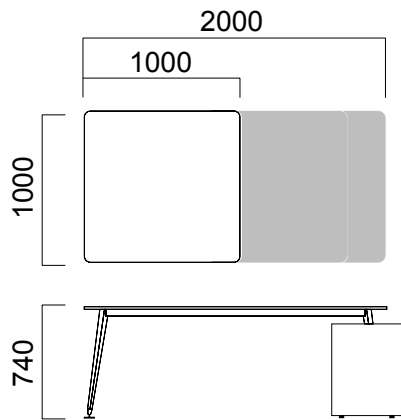

DIMENSIONS (mm)

Single Desks

W:60 cm Desk

W:80 cm Desk

W:100 cm Desk

W:80 cm Single Leg Desk

W:100 cm Single Leg Desk

W:60 cm Cabinet with Commode Leg.

*There are 4 drawers or 2 drawers + 1 File Drawer option.

**Double, single or built-in handles are used on drawers.

DIMENSIONS (mm)

Front Panel

Single Leg Desk

*W:80/100 cm for single leg desks
front panel size is -45 cm from table length.

Desk

*W:80/100 cm for desks
front panel size is -45 cm from table length.

DIMENSIONS (mm)

Workstation

W:166 cm Double Desk with Single Leg

W:166 cm Double Working Desk

Triple Working Station

Middle Panels