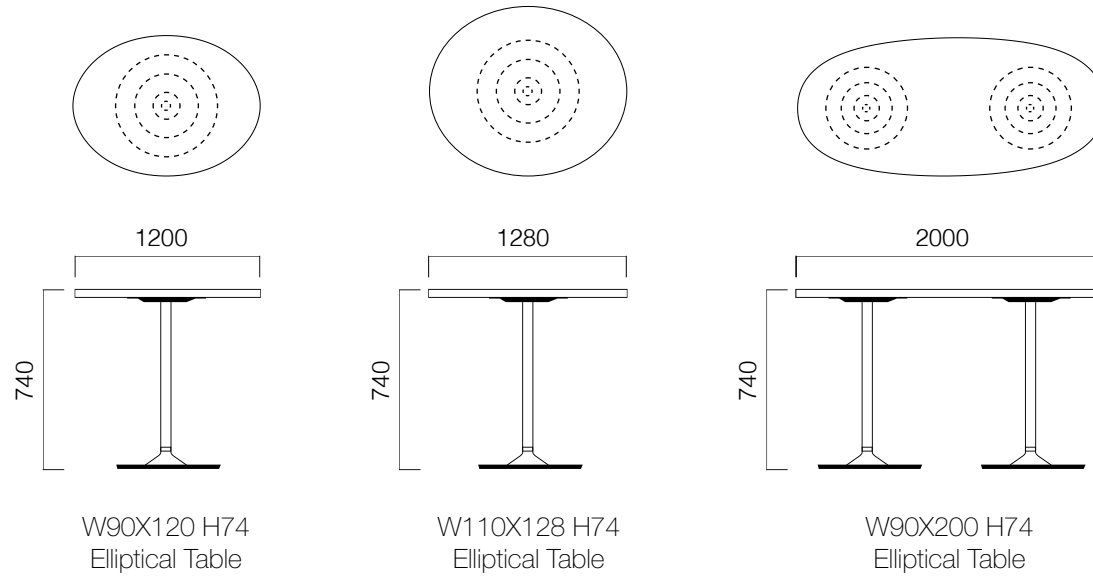

Tau tables and coffee tables come in elliptical, circular, and tetragonal forms and a variety of heights, with a minimalistic design and choice options for materials, enabling you to design interior areas in harmony with other furniture and accessories.

DIMENSIONS (mm)

Tau Circular Tables

Tau Elliptical Tables

Tau Square Tables

DIMENSIONS (mm)

Tau Rectangle Tables

W80X120 H74  
Rectangle Table

W90X140 H74  
Rectangle Table

W90X200 H74  
Rectangle Table

W110X200 H74  
Rectangle Table

DIMENSIONS (mm)

Tau Bistro Tables

DIMENSIONS (mm)

Tau Coffee Tables

[nurus.com/tau](https://nurus.com/tau)