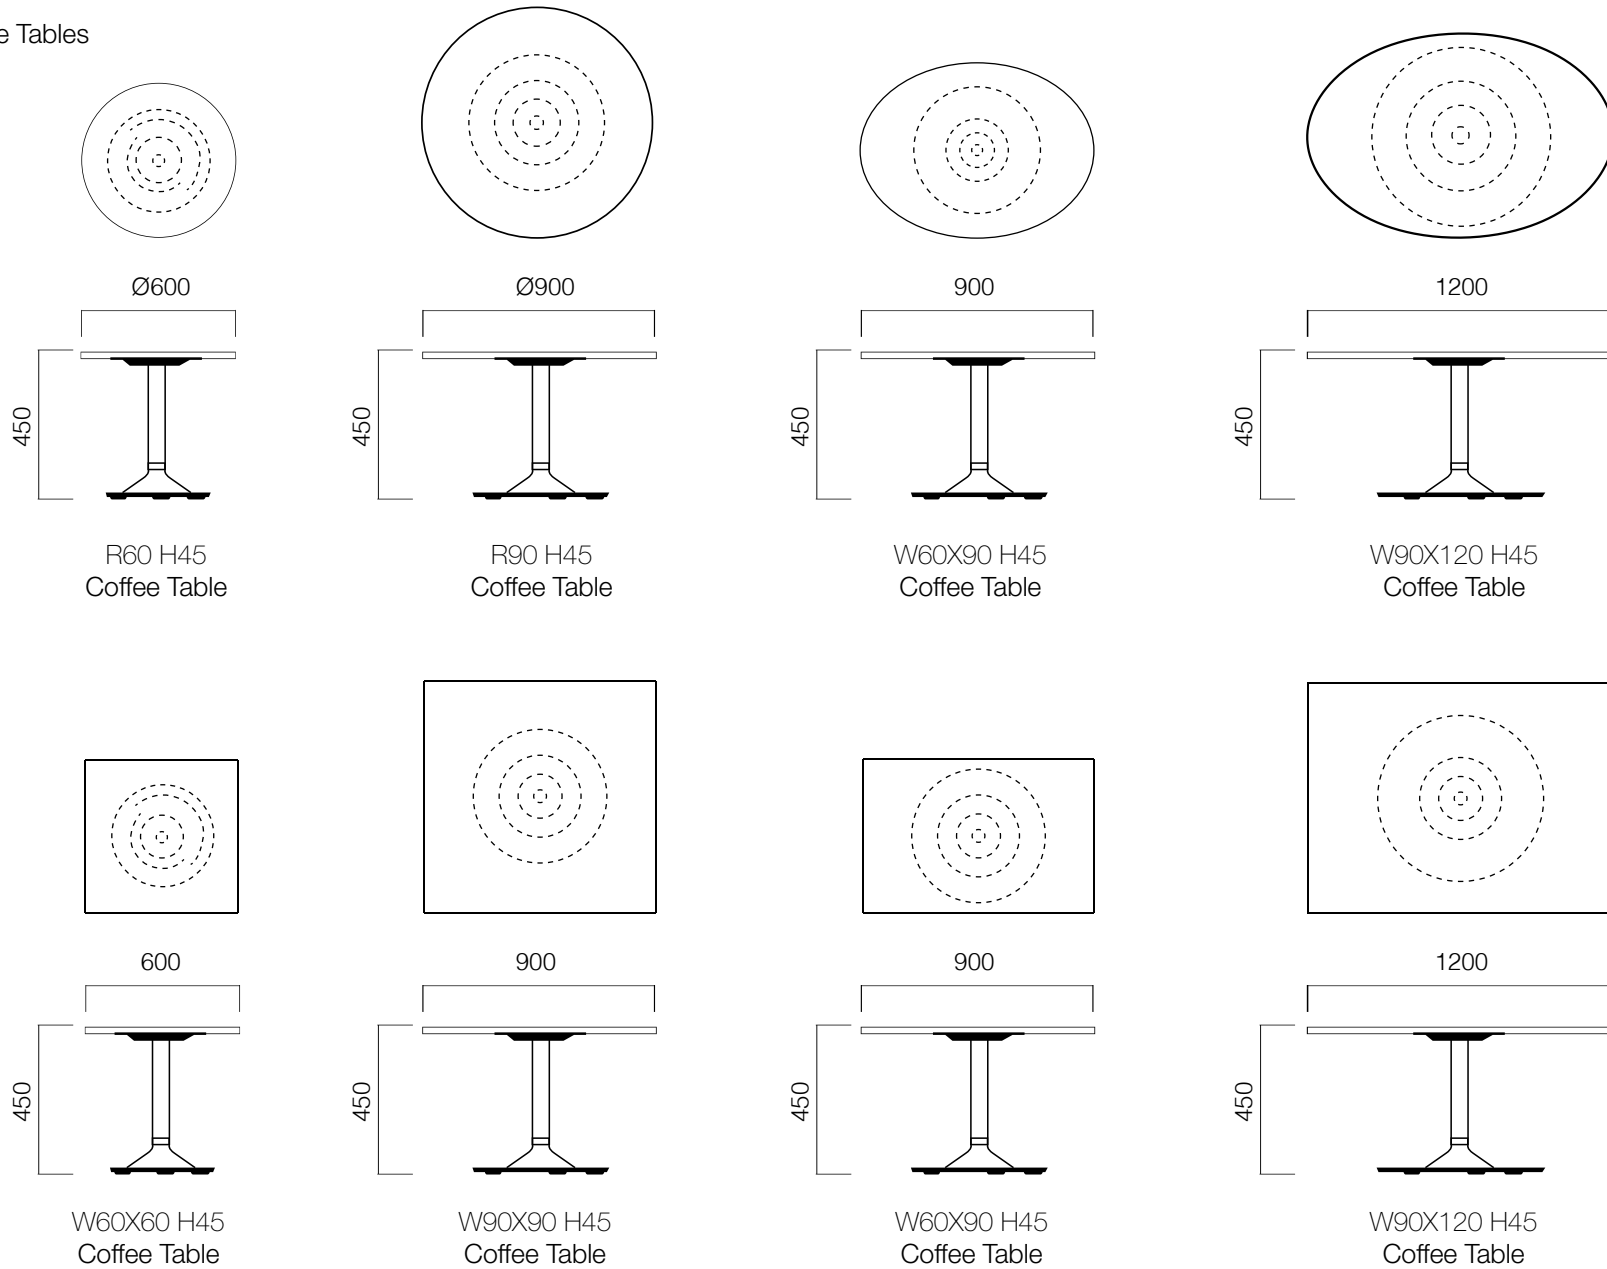

Tau tables and coffee tables come in elliptical, circular, and tetragonal forms and a variety of heights, with a minimalistic design and choice options for materials, enabling you to design interior areas in harmony with other furniture and accessories.

DIMENSIONS (mm)

Tau Circular Tables

Tau Elliptical Tables

Tau Square Tables

DIMENSIONS (mm)

Tau Rectangle Tables

W80X120 H74  
Rectangle Table

W90X140 H74  
Rectangle Table

W90X200 H74  
Rectangle Table

W110X200 H74  
Rectangle Table

DIMENSIONS (mm)

Tau Bistro Tables

DIMENSIONS (mm)

Tau Coffee Tables

[nurus.com/tau](https://nurus.com/tau)