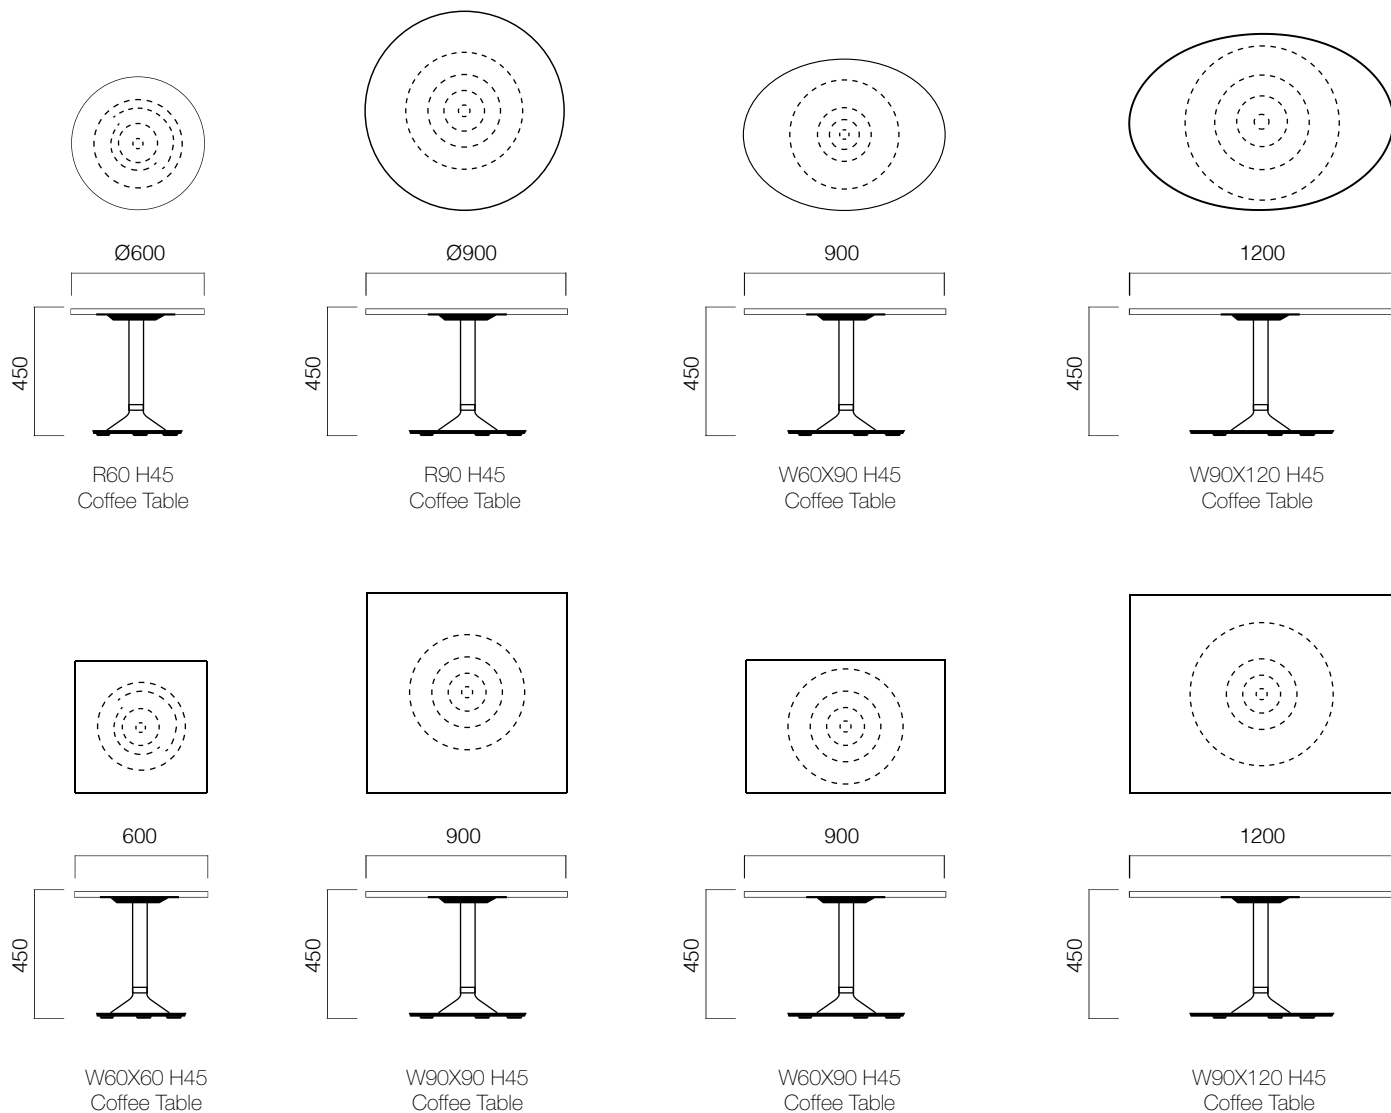

DIMENSIONS (mm)

Tau Circular Tables

Tau Elliptical Tables

Tau Square Tables

DIMENSIONS (mm)

Tau Rectangle Tables

Tau Bistro Tables

DIMENSIONS (mm)

Tau Coffee Tables

Dimensions defined in millimetres.

Materials

You can choose between lacquered or laminated table tops.*

* Please refer to technical document for more information.