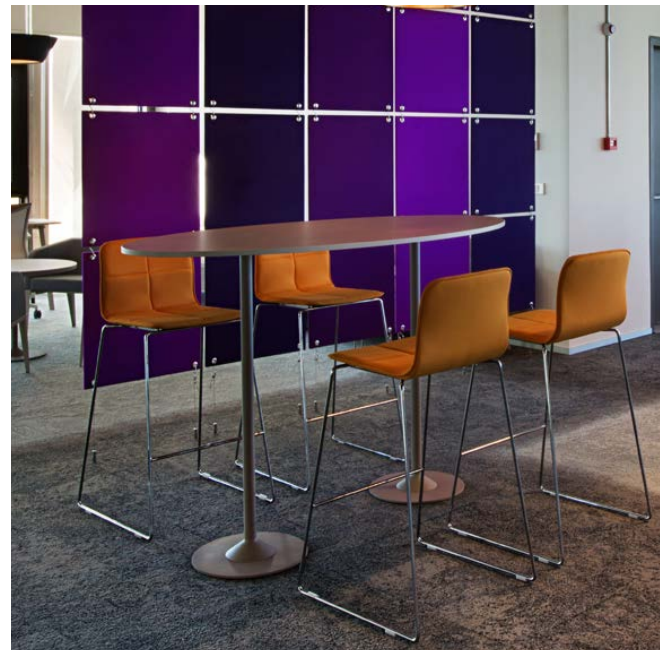

Tau

Tau tables and coffee tables have a wide product range, including elliptical, circular, and tetragonal form options at a variety of heights, adding a dose of modest elegance to all living spaces, from homes to work spaces, meeting halls and social areas such as cafés and restaurants.

Tau collection has a distinctive look with carrier legs spreading at the top surface. You can choose between one or two carrier columns on disc shaped leg to hold table slabs, laminated or lacquered according to your choice. Tau collection is a great choice for your home, as well as social areas and meeting halls.

Design by Nurus D Lab

Always up-to-date with science and technology, Nurus D-Lab designs products that are ahead of their time. Through human-centered observation, prototyping and in respect to trending needs and dreams, the team works diligently. Coming up with meaningful and reflective design solutions only marks the start of the process: From strategy to launch and support, D-Lab manages it all. Each detail is attended and tested through at the advanced level.