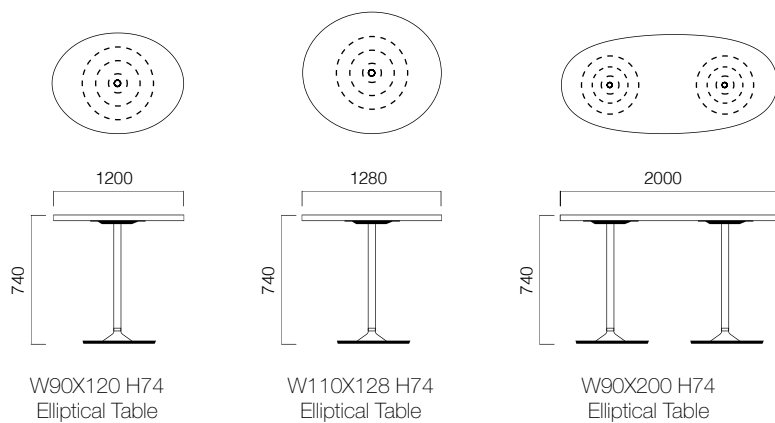

DIMENSIONS (mm)

Tau Circular Tables

Tau Elliptical Tables

Tau Square Tables

DIMENSIONS (mm)

Tau Rectangle Tables

Tau Bistro Tables

DIMENSIONS (mm)

Tau Coffee Tables

Dimensions defined in millimetres.

Materials

You can choose between lacquered or laminated table tops.*

* Please refer to technical document for more information.