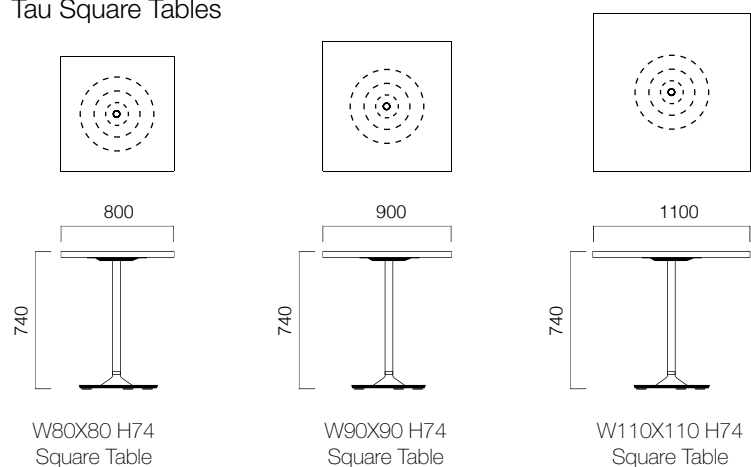

DIMENSIONS (mm)

Tau Circular Tables

Tau Elliptical Tables

Tau Square Tables

DIMENSIONS (mm)

Tau Rectangle Tables

Tau Bistro Tables

DIMENSIONS (mm)

Tau Coffee Tables

Dimensions defined in millimetres.

Materials

You can choose between lacquered or laminated table tops.*

* Please refer to technical document for more information.