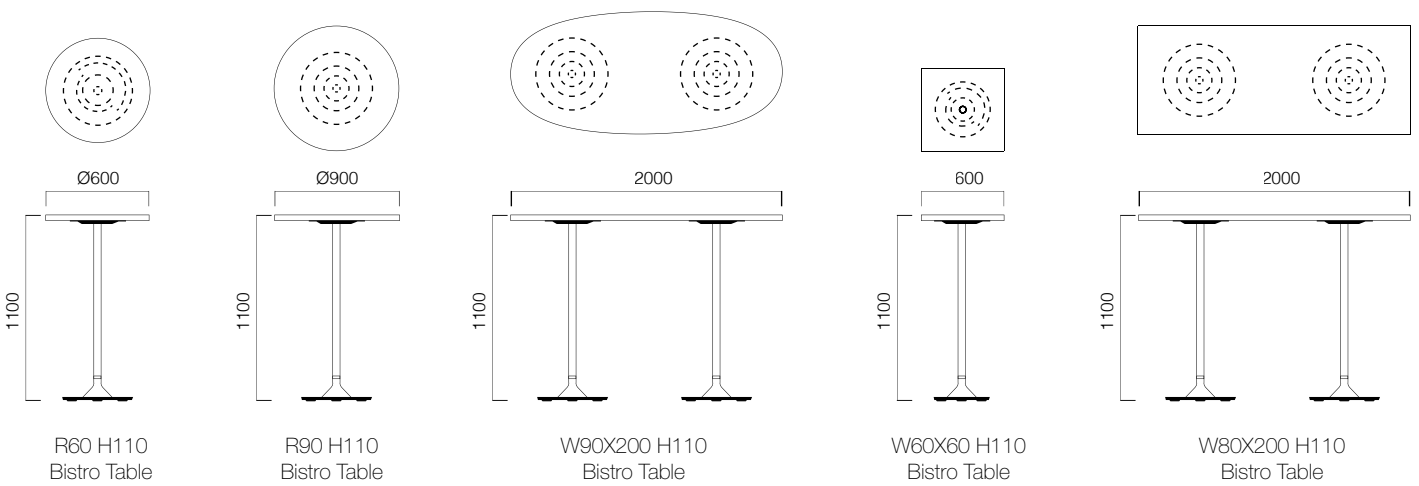

DIMENSIONS (mm)

Tau Circular Tables

Tau Elliptical Tables

Tau Square Tables

DIMENSIONS (mm)

Tau Rectangle Tables

Tau Bistro Tables

DIMENSIONS (mm)

Tau Coffee Tables

Dimensions defined in millimetres.

Materials

You can choose between lacquered or laminated table tops.*

* Please refer to technical document for more information.