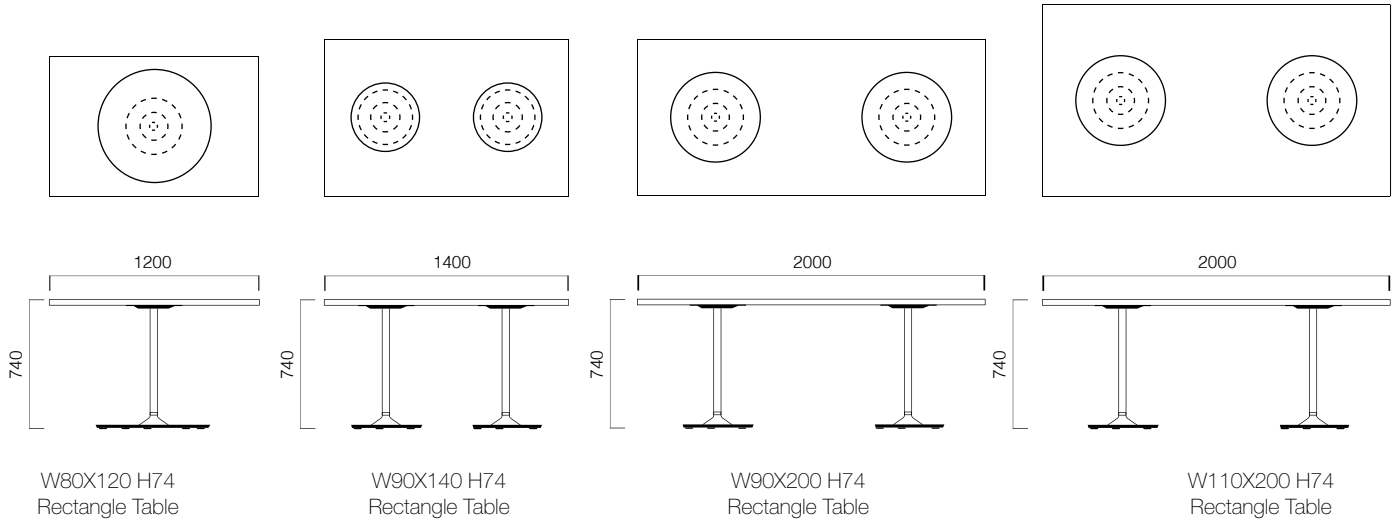

DIMENSIONS (mm)

Tau Circular Tables

Tau Elliptical Tables

Tau Square Tables

DIMENSIONS (mm)

Tau Rectangle Tables

Tau Bistro Tables

DIMENSIONS (mm)

Tau Coffee Tables

Dimensions defined in millimetres.

Materials

You can choose between lacquered or laminated table tops.*

* Please refer to technical document for more information.