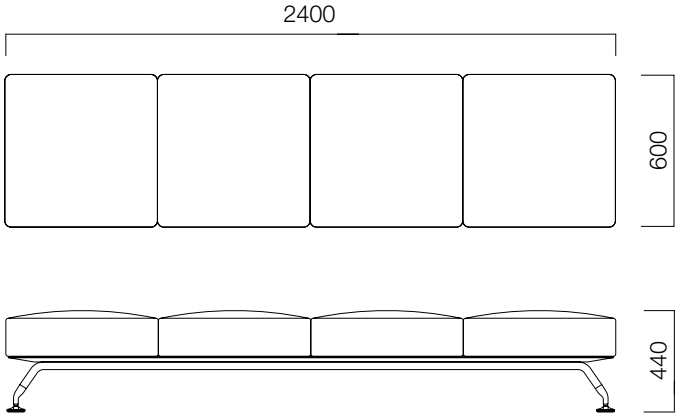

Colourful spaces encouraging socialization.

red dot design award
winner 2007

DIMENSIONS (mm)

DIMENSIONS (mm)

DIMENSIONS (mm)

Dimensions defined in millimetres.

Materials

Upholstery includes fabric, leather, and artificial leather choices. Bottom plate is black fabric upholstered. Legs are chrome plated. Coffee table and game boxes can be natural veneer, vintorio veneer, or recomposed veneer.