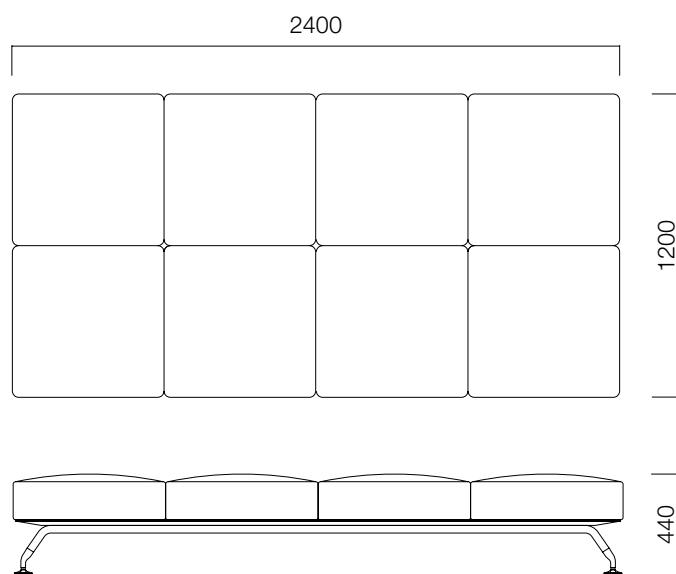

Colourful spaces encouraging socialization.

red dot design award
winner 2007

DIMENSIONS (mm)

DIMENSIONS (mm)

DIMENSIONS (mm)

Dimensions defined in millimetres.

Materials

Upholstery includes fabric, leather, and artificial leather choices. Bottom plate is black fabric upholstered. Legs are chrome plated. Coffee table and game boxes can be natural veneer, vintorio veneer, or recomposed veneer.