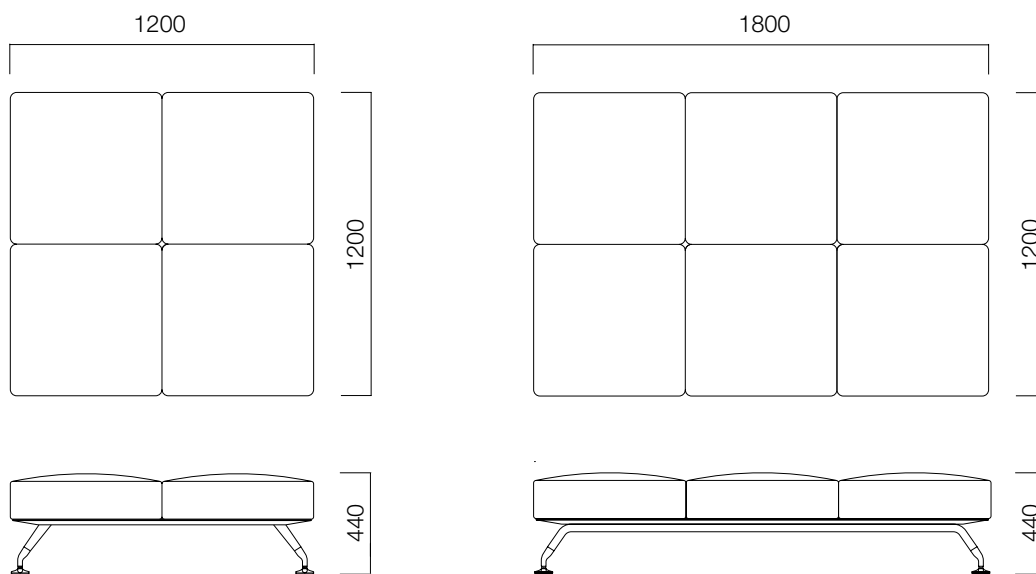

Colourful spaces encouraging socialization.

red dot design award
winner 2007

DIMENSIONS (mm)

DIMENSIONS (mm)

DIMENSIONS (mm)

Dimensions defined in millimetres.

Materials

Upholstery includes fabric, leather, and artificial leather choices. Bottom plate is black fabric upholstered. Legs are chrome plated. Coffee table and game boxes can be natural veneer, vintorio veneer, or recomposed veneer.