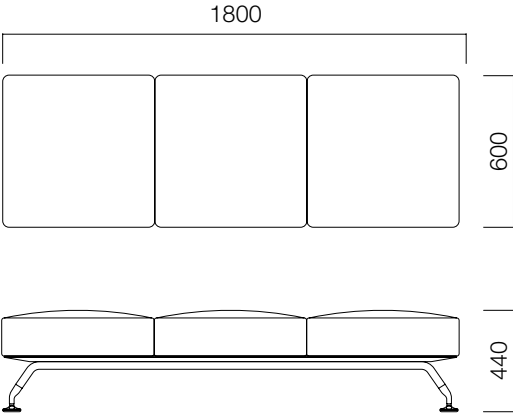

Colourful spaces encouraging socialization.

red dot design award
winner 2007

DIMENSIONS (mm)

DIMENSIONS (mm)

DIMENSIONS (mm)

Dimensions defined in millimetres.

Materials

Upholstery includes fabric, leather, and artificial leather choices. Bottom plate is black fabric upholstered. Legs are chrome plated. Coffee table and game boxes can be natural veneer, vintorio veneer, or recomposed veneer.