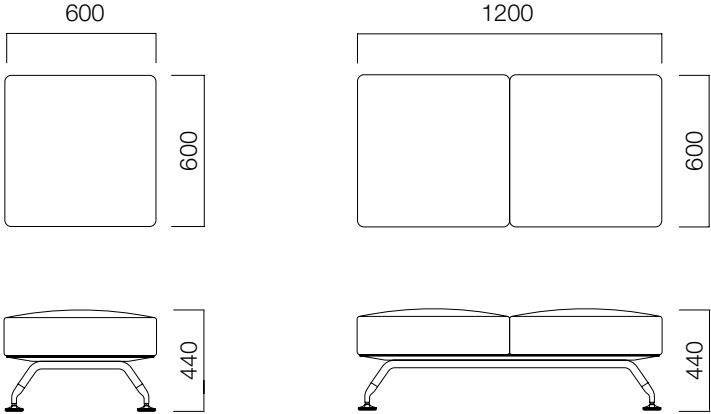

Colourful spaces encouraging socialization.

red dot design award
winner 2007

DIMENSIONS (mm)

DIMENSIONS (mm)

DIMENSIONS (mm)

Dimensions defined in millimetres.

Materials

Upholstery includes fabric, leather, and artificial leather choices. Bottom plate is black fabric upholstered. Legs are chrome plated. Coffee table and game boxes can be natural veneer, vintorio veneer, or recomposed veneer.