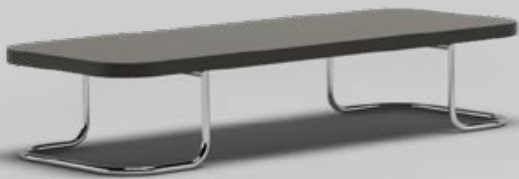

nurus

Hi & Lo Coffee Tables

Design by İnci Mutlu

Hi & Lo Coffee Tables

Hi & Lo coffee tables feature a dynamic product language and extraordinary design to add dynamism and liveliness to usage space.

Hi & Lo coffee tables, which can be utilized with other items from product family or other Nurus products, offer a space for personal belongings, snacks and drinks, along with newspapers, magazines and different accessories.

DIMENSIONS (mm)

Dimensions defined in millimetres.

Materials

Coffee table plate is lacquered. Legs are chrome plated.*

*Please refer to technical document for more information.