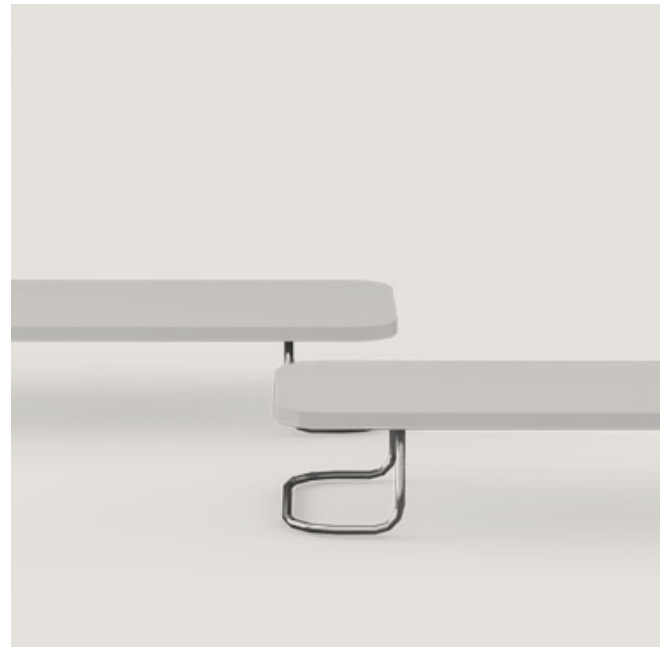

nurus

Hi & Lo Coffee Tables

Design by İnci Mutlu

Hi & Lo Coffee Tables

Hi & Lo coffee tables feature a dynamic product language and extraordinary design to add dynamism and liveliness to usage space.

Hi & Lo coffee tables, which can be utilized with other items from product family or other Nurus products, offer a space for personal belongings, snacks and drinks, along with newspapers, magazines and different accessories.

DIMENSIONS (mm)

Dimensions defined in millimetres.

Materials

Coffee table plate is lacquered. Legs are chrome plated.*

*Please refer to technical document for more information.