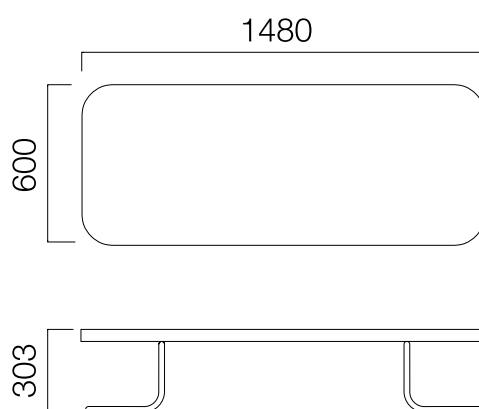

DIMENSIONS (mm)

Dimensions defined in millimetres.

Materials

Coffee table plate is lacquered. Legs are chrome plated.*

*Please refer to technical document for more information.