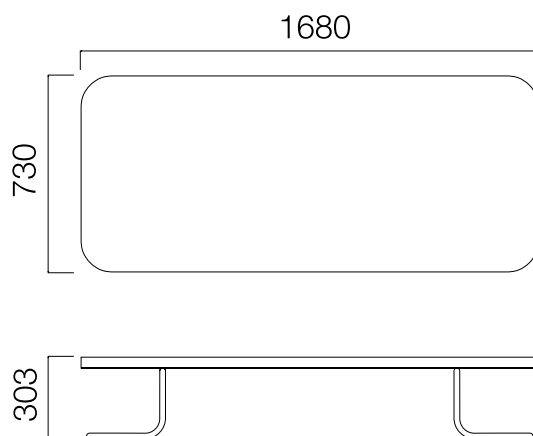

nurus

Hi & Lo Coffee Tables

Design by İnci Mutlu

Hi & Lo Coffee Tables

Hi & Lo coffee tables feature a dynamic product language and extraordinary design to add dynamism and liveliness to usage space.

Hi & Lo coffee tables, which can be utilized with other items from product family or other Nurus products, offer a space for personal belongings, snacks and drinks, along with newspapers, magazines and different accessories.

DIMENSIONS (mm)

Dimensions defined in millimetres.

Materials

Coffee table plate is lacquered. Legs are chrome plated.*

*Please refer to technical document for more information.