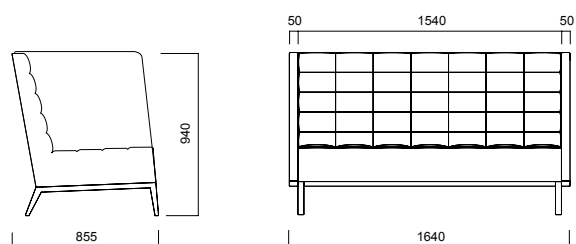

Most efficient way to create a defined personal space.

DIMENSIONS (mm)

Greta High Backrest Single Sofa / H:1240

Greta High Backrest Single Sofa / H:940

Greta High Backrest Double Sofa / H:1240

Greta High Backrest Double Sofa / H:940

DIMENSIONS (mm)

Greta High Backrest Triple Sofa / H:1240

Greta High Backrest Triple Sofa / H:940

Greta High has 2 sitting height options: H:410 and H:460

Dimensions defined in millimetres.

Materials

Legs are powder painted. Upholstery features various material choices.*