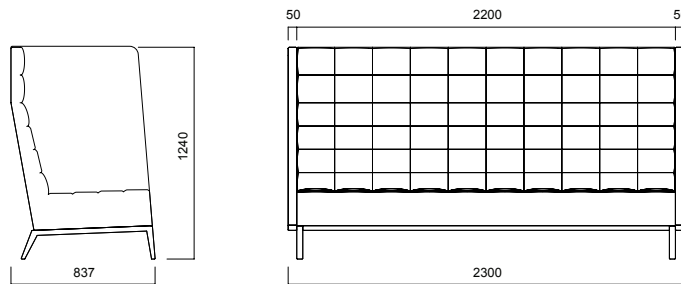

Most efficient way to create a defined personal space.

DIMENSIONS (mm)

Greta High Backrest Single Sofa / H:1240

Greta High Backrest Single Sofa / H:940

Greta High Backrest Double Sofa / H:1240

Greta High Backrest Double Sofa / H:940

DIMENSIONS (mm)

Greta High Backrest Triple Sofa / H:1240

Greta High Backrest Triple Sofa / H:940

Greta High has 2 sitting height options: H:410 and H:460

Dimensions defined in millimetres.

Materials

Legs are powder painted. Upholstery features various material choices.*