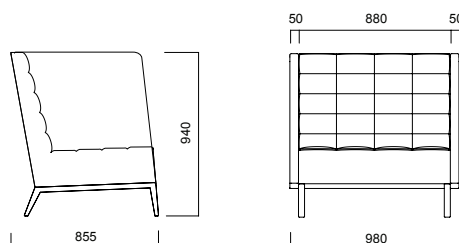

Most efficient way to create a defined personal space.

DIMENSIONS (mm)

Greta High Backrest Single Sofa / H:1240

Greta High Backrest Single Sofa / H:940

Greta High Backrest Double Sofa / H:1240

Greta High Backrest Double Sofa / H:940

DIMENSIONS (mm)

Greta High Backrest Triple Sofa / H:1240

Greta High Backrest Triple Sofa / H:940

Greta High has 2 sitting height options: H:410 and H:460

Dimensions defined in millimetres.

Materials

Legs are powder painted. Upholstery features various material choices.*