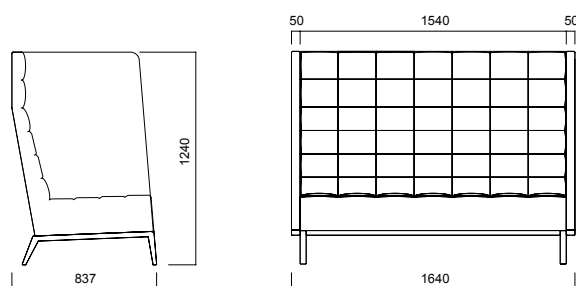

Most efficient way to create a defined personal space.

DIMENSIONS (mm)

Greta High Backrest Single Sofa / H:1240

Greta High Backrest Single Sofa / H:940

Greta High Backrest Double Sofa / H:1240

Greta High Backrest Double Sofa / H:940

DIMENSIONS (mm)

Greta High Backrest Triple Sofa / H:1240

Greta High Backrest Triple Sofa / H:940

Greta High has 2 sitting height options: H:410 and H:460

Dimensions defined in millimetres.

Materials

Legs are powder painted. Upholstery features various material choices.*