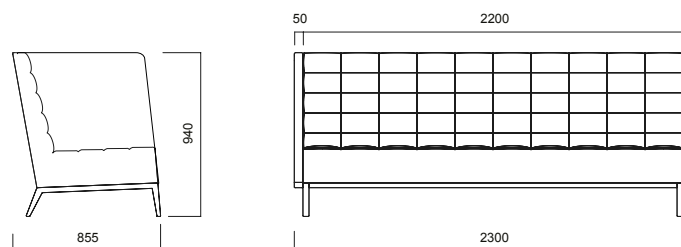

Most efficient way to create a defined personal space.

DIMENSIONS (mm)

Greta High Backrest Single Sofa / H:1240

Greta High Backrest Single Sofa / H:940

Greta High Backrest Double Sofa / H:1240

Greta High Backrest Double Sofa / H:940

DIMENSIONS (mm)

Greta High Backrest Triple Sofa / H:1240

Greta High Backrest Triple Sofa / H:940

Greta High has 2 sitting height options: H:410 and H:460

Dimensions defined in millimetres.

Materials

Legs are powder painted. Upholstery features various material choices.*