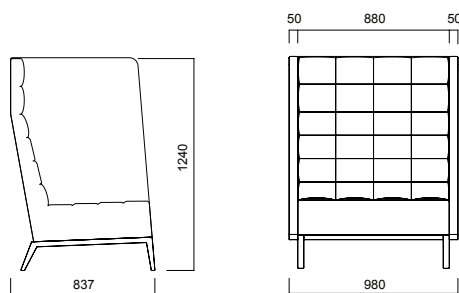

Featuring single, double, and triple options, Greta high backrest sofas facilitate designing various spaces to meet the purpose, including open offices, waiting rooms, and public areas.

You may opt to utilize Greta high backrest sofas with or without coffee tables, depending on your preferences. High backrest sofas offer two different seating height options: you can use 41 cm version without a table, and 46 cm version with a meeting table.

Meeting spaces established via Greta high backrest sofas support efficient use of body language and decrease hierarchy to strengthen communication. In meeting spaces created by Greta, you can utilize Isola Media Wall to use electronic devices, transfer data, make presentations, perform video and teleconferences.

Most efficient way to create a defined personal space.

DIMENSIONS (mm)

Greta High Backrest Single Sofa / H:1240

Greta High Backrest Single Sofa / H:940

Greta High Backrest Double Sofa / H:1240

Greta High Backrest Double Sofa / H:940

DIMENSIONS (mm)

Greta High Backrest Triple Sofa / H:1240

Greta High Backrest Triple Sofa / H:940

Greta High has 2 sitting height options: H:410 and H:460

Dimensions defined in millimetres.

Materials

Legs are powder painted. Upholstery features various material choices.*