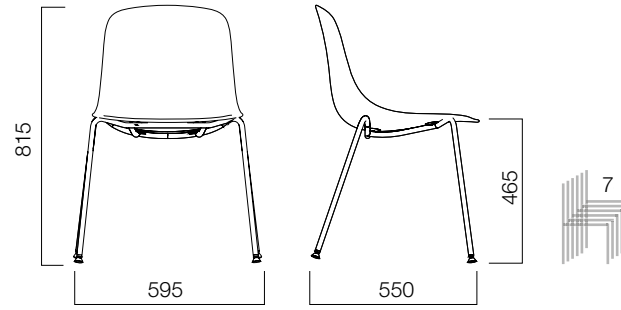

It has the UNI EN 1022/98 and UNI EN 1728/00 standards that determine the durability and ergonomics of a work chair in the European Union countries. 7 Pure Loop's can be stacked on top of another.

Pure Loop 4 Legs

Pure Loop Sledge

DIMENSIONS (mm)

Pure Loop 4 Legs

Pure Loop Sledge

nurus.com/pure-loop