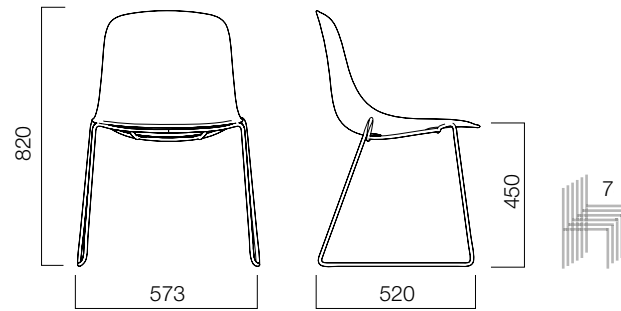

It has the UNI EN 1022/98 and UNI EN 1728/00 standards that determine the durability and ergonomics of a work chair in the European Union countries. 7 Pure Loop's can be stacked on top of another.

Pure Loop 4 Legs

Pure Loop Sledge

DIMENSIONS (mm)

Pure Loop 4 Legs

Pure Loop Sledge

nurus.com/pure-loop