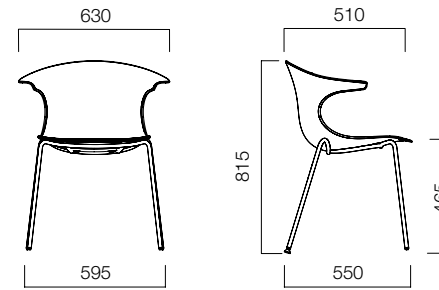

The mono block body offers quilted, leather or eco-leather coating. Four of them can be stacked on top of another. Loop holds the UNI EN 1022/98 and UNI EN 1728/00 standards that determine the durability and ergonomics of a work chair in the European Union countries.

Loop

Loop Lounge

DIMENSIONS (mm)

Loop 4 Legs

Loop Lounge

Loop Lounge w/ Headrest

Loop Lounge Pouffe

nurus.com/loop