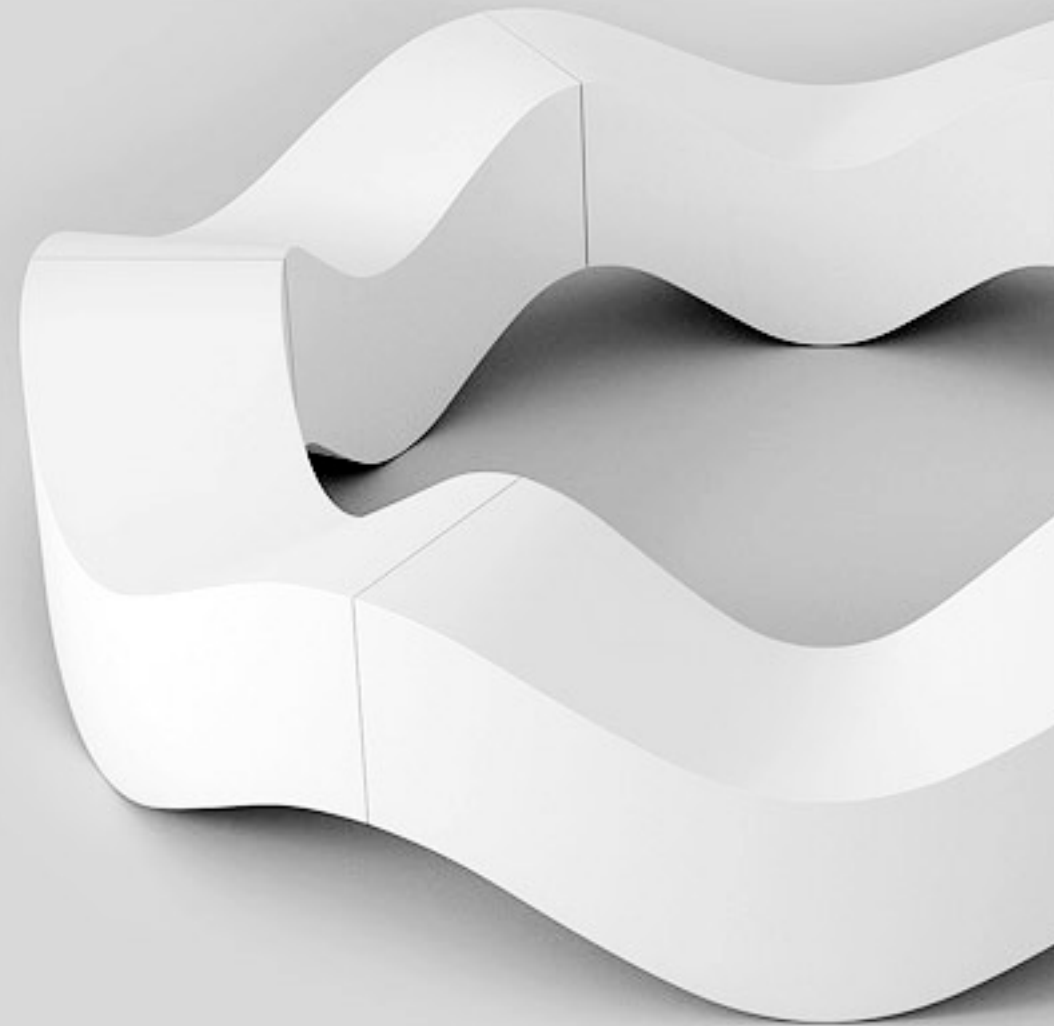

nurus

Onda Collection at a Glance

Design by Aziz Sariyer

Circular form that encourages communication...

Onda injects a new dimension to usage area with a geometric form and an unusual design. Featuring rich colour options, Onda creates energetic and eurythmic spaces.

reddot design award
honourable mention 2011

**Providing an upbeat
daily rhythm.**

A black and white close-up portrait of an elderly man with a serious expression. He has deep wrinkles on his forehead and around his eyes. His hands are clasped together in front of his chin. He is wearing a dark, textured jacket. The background is dark and out of focus.