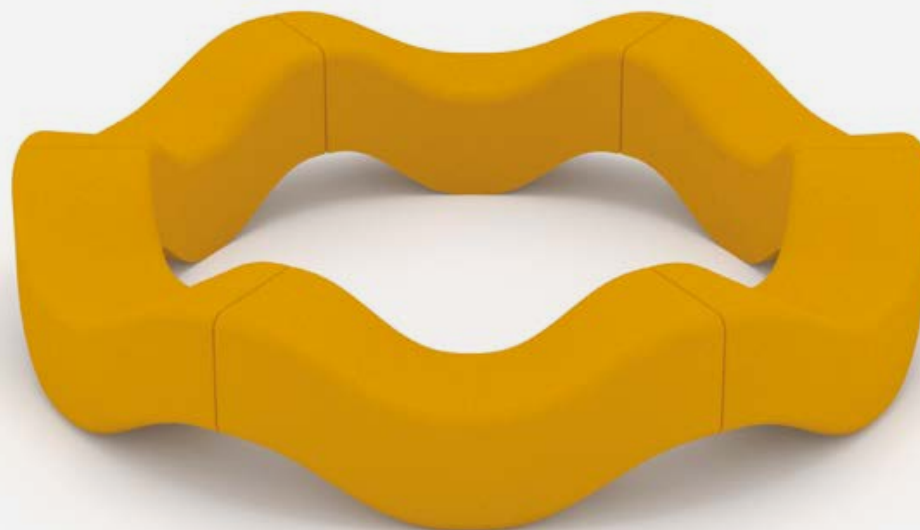

nurus

Onda Collection at a Glance

Design by Aziz Sariyer

Circular form that encourages communication...

Onda injects a new dimension to usage area with a geometric form and an unusual design. Featuring rich colour options, Onda creates energetic and eurythmic spaces.

reddot design award
honourable mention 2011

**Providing an upbeat
daily rhythm.**

A black and white close-up portrait of an elderly man with a serious expression. He has deep wrinkles on his forehead and around his eyes. His hands are clasped together in front of his chin. He is wearing a dark, textured jacket. The background is dark and out of focus.