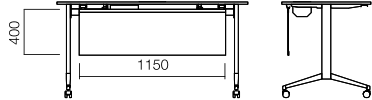

Nest line of products features various builds: The Angled Starter, Angled Mid and Straight Desk designs, namely. Arrange them perpendicular, in hollow rectangular, classroom or chevron style or in U or V shapes. Nest desks can be interconnected through a special assembly unit when arranged side by side. Cable tray is concealed under the desk pad and houses 2 data and 3 mains sockets. Optional aluminum covers on the desktop facilitate access and prevent visual pollution. Distribution between desks is made easy through interconnecting cable troughs.

V Shape

U Shape

Rectangular Shape

Angled Starter Desk

Angled Mid Desk

Straight Desk

DIMENSIONS (mm)

Straight Desk