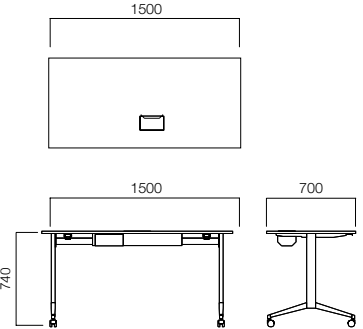

Nest line of products features various builds: The Angled Starter, Angled Mid and Straight Desk designs, namely. Arrange them perpendicular, in hollow rectangular, classroom or chevron style or in U or V shapes. Nest desks can be interconnected through a special assembly unit when arranged side by side. Cable tray is concealed under the desk pad and houses 2 data and 3 mains sockets. Optional aluminum covers on the desktop facilitate access and prevent visual pollution. Distribution between desks is made easy through interconnecting cable troughs.

V Shape

U Shape

Rectangular Shape

Angled Starter Desk

Angled Mid Desk

Straight Desk

DIMENSIONS (mm)

Straight Desk