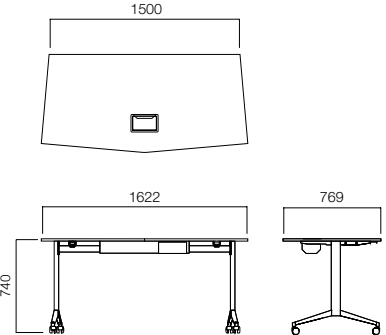

Angled Starter Desk