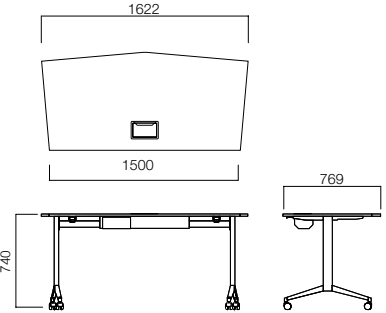

Angled Mid Desk