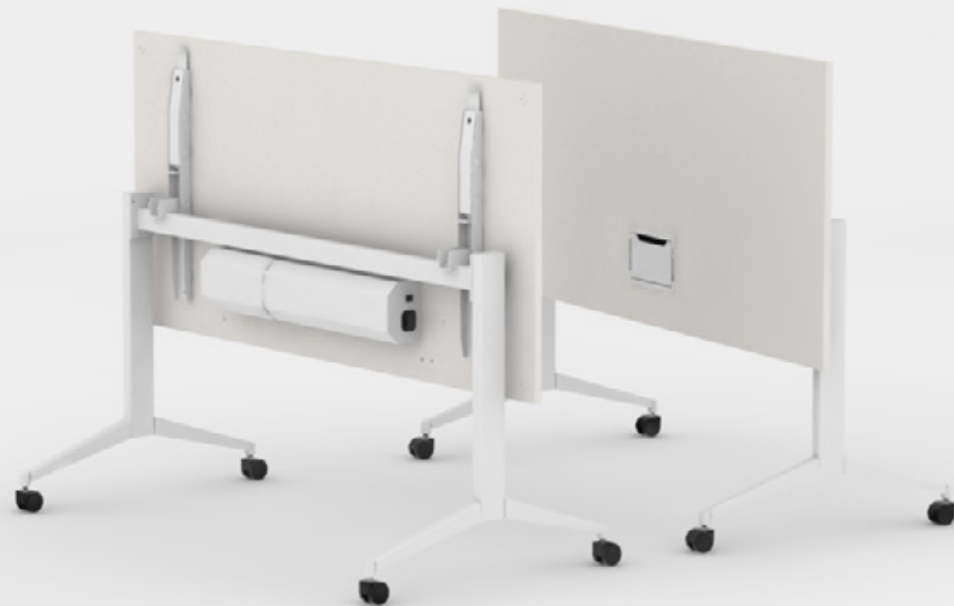

## **The ultimate multi-purpose meeting desk system.**

Seating arrangements for conferences or trainings determine the efficiency and the effectiveness of sessions. Having the proper seating arrangement can impact everything from team dynamics to comfort and visibility. We have designed Nest as a functional solution for areas of collective work such as meeting halls, classrooms and conference rooms but you may also use it at your home offices. By making it easy to move around, we aimed to provide a versatile solution that is readily adaptable to the changing number of participants or the purpose of use.

Nest tables will help you prepare your venue for a number of applications including or individual or team work, planning or strategy meetings, focus groups, information sharing events, conferences, seminars, discussions and more.

Nest line of products features various builds: The Angled Starter, Angled Mid and Straight Desk designs, namely. Arrange them perpendicular, in hollow rectangular, classroom or chevron style or in U or V shapes. Nest desks can be interconnected through a special assembly unit when arranged side by side. Cable tray is concealed under the desk pad and houses 2 data and 3 mains sockets. Optional aluminum covers on the desktop facilitate access and prevent visual pollution. Distribution between desks is made easy through interconnecting cable troughs.

- Functional and flexible use for a variety of spaces.
- Store away foldable and stackable design.
- Optional mesh cloth front panel for individualization.
- Easy access to mains and cable connections.