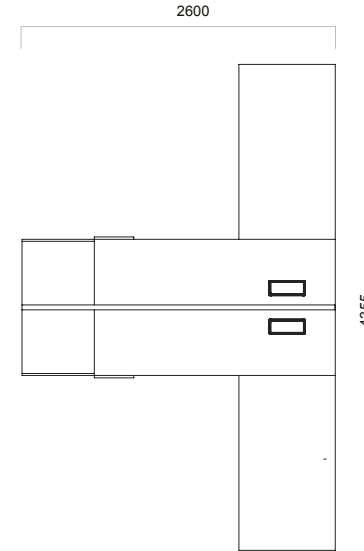

- Full height front panel on tables at demand.
- Allows a wide range of combinations.
- Creates privatized administrative workspaces.
- Private Offices come with desk pad and 30 mm tabletop thickness. (Veneered, vinterio veneered or recomposed veneered options.)
- Offices come with 18 mm tabletop thickness. (Veneered, vinterio veneered, recomposed veneered or melamine options.)

Noor Storage

Noor Private Office

Noor Offices

Noor Mobile Pedestal

DIMENSIONS (mm)

Executive Desks

Private Office 1

Private Office 2

Private Office 3

Private Office 4

Private Office Desk

DIMENSIONS (mm)

Desks

Office 1

Office 2

Office 3