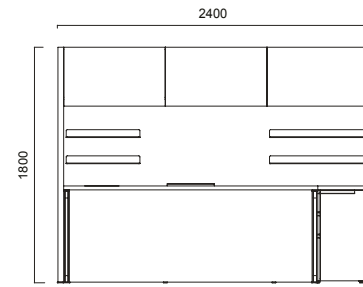

- Full height front panel on tables at demand.
- Allows a wide range of combinations.
- Creates privatized administrative workspaces.
- Private Offices come with desk pad and 30 mm tabletop thickness. (Veneered, vinterio veneered or recomposed veneered options.)
- Offices come with 18 mm tabletop thickness. (Veneered, vinterio veneered, recomposed veneered or melamine options.)

Noor Storage

Noor Private Office

Noor Offices

Noor Mobile Pedestal

DIMENSIONS (mm)

Executive Desks

Private Office 1

Private Office 2

Private Office 3

Private Office 4

Private Office Desk

DIMENSIONS (mm)

Desks

Office 1

Office 2

Office 3