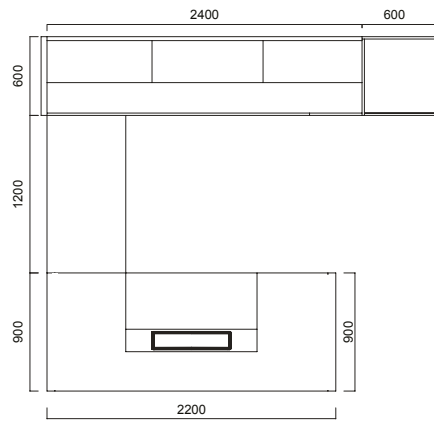

- Full height front panel on tables at demand.
- Allows a wide range of combinations.
- Creates privatized administrative workspaces.
- Private Offices come with desk pad and 30 mm tabletop thickness. (Veneered, vinterio veneered or recomposed veneered options.)
- Offices come with 18 mm tabletop thickness. (Veneered, vinterio veneered, recomposed veneered or melamine options.)

Noor Storage

Noor Private Office

Noor Offices

Noor Mobile Pedestal

DIMENSIONS (mm)

Executive Desks

Private Office 1

Private Office 2

Private Office 3

Private Office 4

Private Office Desk

DIMENSIONS (mm)

Desks

Office 1

Office 2

Office 3