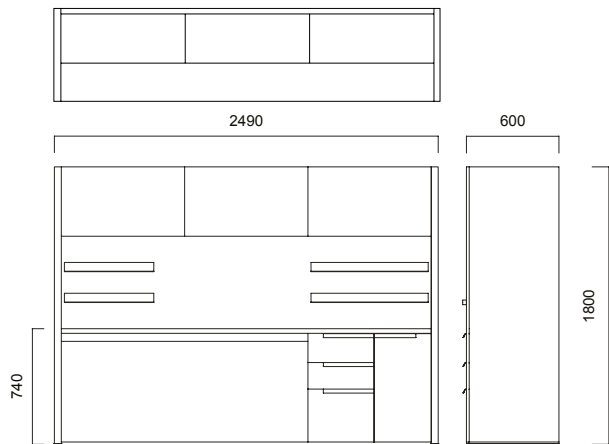

- Full height front panel on tables at demand.
- Allows a wide range of combinations.
- Creates privatized administrative workspaces.
- Private Offices come with desk pad and 30 mm tabletop thickness. (Veneered, vinterio veneered or recomposed veneered options.)
- Offices come with 18 mm tabletop thickness. (Veneered, vinterio veneered, recomposed veneered or melamine options.)

Office 4

DIMENSIONS (mm)

Storage

Private Office Cabinet 1

Private Office Cabinet 2

Private Office Cabinet 3

Private Office  
Mobile Pedestal

[nurus.com/noor](https://nurus.com/noor)