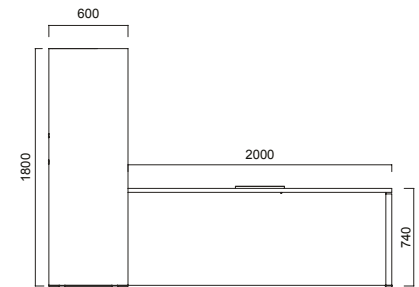

- Full height front panel on tables at demand.
- Allows a wide range of combinations.
- Creates privatized administrative workspaces.
- Private Offices come with desk pad and 30 mm tabletop thickness. (Veneered, vinterio veneered or recomposed veneered options.)
- Offices come with 18 mm tabletop thickness. (Veneered, vinterio veneered, recomposed veneered or melamine options.)

Noor Storage

Noor Private Office

Noor Offices

Noor Mobile Pedestal

DIMENSIONS (mm)

Executive Desks

Private Office 1

Private Office 2

Private Office 3

Private Office 4

Private Office Desk

DIMENSIONS (mm)

Desks

Office 1

Office 2

Office 3