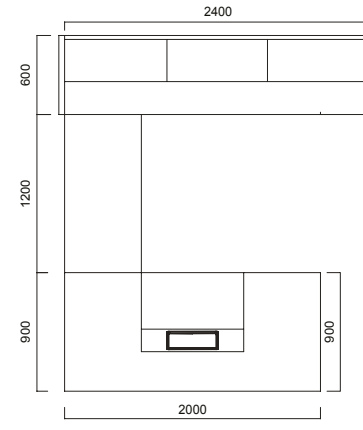

- Full height front panel on tables at demand.
- Allows a wide range of combinations.
- Creates privatized administrative workspaces.
- Private Offices come with desk pad and 30 mm tabletop thickness. (Veneered, vinterio veneered or recomposed veneered options.)
- Offices come with 18 mm tabletop thickness. (Veneered, vinterio veneered, recomposed veneered or melamine options.)

Noor Storage

Noor Private Office

Noor Offices

Noor Mobile Pedestal

DIMENSIONS (mm)

Executive Desks

Private Office 1

Private Office 2

Private Office 3

Private Office 4

Private Office Desk

DIMENSIONS (mm)

Desks

Office 1

Office 2

Office 3