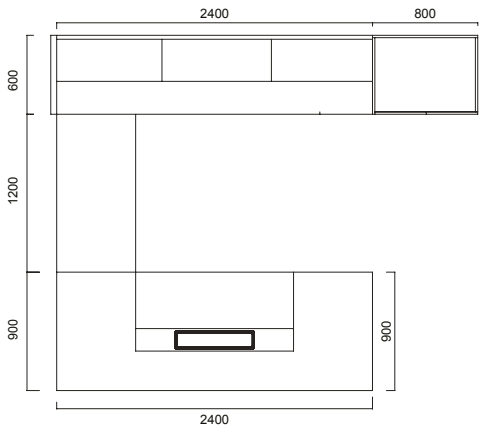

- Full height front panel on tables at demand.
- Allows a wide range of combinations.
- Creates privatized administrative workspaces.
- Private Offices come with desk pad and 30 mm tabletop thickness. (Veneered, vinterio veneered or recomposed veneered options.)
- Offices come with 18 mm tabletop thickness. (Veneered, vinterio veneered, recomposed veneered or melamine options.)

Noor Storage

Noor Private Office

Noor Offices

Noor Mobile Pedestal

DIMENSIONS (mm)

Executive Desks

Private Office 1

Private Office 2

Private Office 3

Private Office 4

Private Office Desk

DIMENSIONS (mm)

Desks

Office 1

Office 2

Office 3