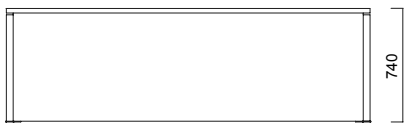

- Full height front panel on tables at demand.
- Allows a wide range of combinations.
- Creates privatized administrative workspaces.
- Private Offices come with desk pad and 30 mm tabletop thickness. (Veneered, vinterio veneered or recomposed veneered options.)
- Offices come with 18 mm tabletop thickness. (Veneered, vinterio veneered, recomposed veneered or melamine options.)

Noor Storage

Noor Private Office

Noor Offices

Noor Mobile Pedestal

DIMENSIONS (mm)

Executive Desks

Private Office 1

Private Office 2

Private Office 3

Private Office 4

Private Office Desk

DIMENSIONS (mm)

Desks

Office 1

Office 2

Office 3