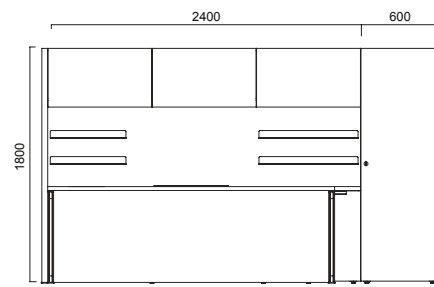

- Full height front panel on tables at demand.
- Allows a wide range of combinations.
- Creates privatized administrative workspaces.
- Private Offices come with desk pad and 30 mm tabletop thickness. (Veneered, vinterio veneered or recomposed veneered options.)
- Offices come with 18 mm tabletop thickness. (Veneered, vinterio veneered, recomposed veneered or melamine options.)

Noor Storage

Noor Private Office

Noor Offices

Noor Mobile Pedestal

DIMENSIONS (mm)

Executive Desks

Private Office 1

Private Office 2

Private Office 3

Private Office 4

Private Office Desk

DIMENSIONS (mm)

Desks

Office 1

Office 2

Office 3