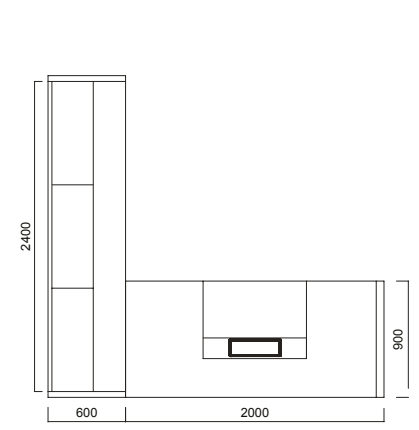

- Full height front panel on tables at demand.
- Allows a wide range of combinations.
- Creates privatized administrative workspaces.
- Private Offices come with desk pad and 30 mm tabletop thickness. (Veneered, vinterio veneered or recomposed veneered options.)
- Offices come with 18 mm tabletop thickness. (Veneered, vinterio veneered, recomposed veneered or melamine options.)

Noor Storage

Noor Private Office

Noor Offices

Noor Mobile Pedestal

DIMENSIONS (mm)

Executive Desks

Private Office 1

Private Office 2

Private Office 3

Private Office 4

Private Office Desk

DIMENSIONS (mm)

Desks

Office 1

Office 2

Office 3