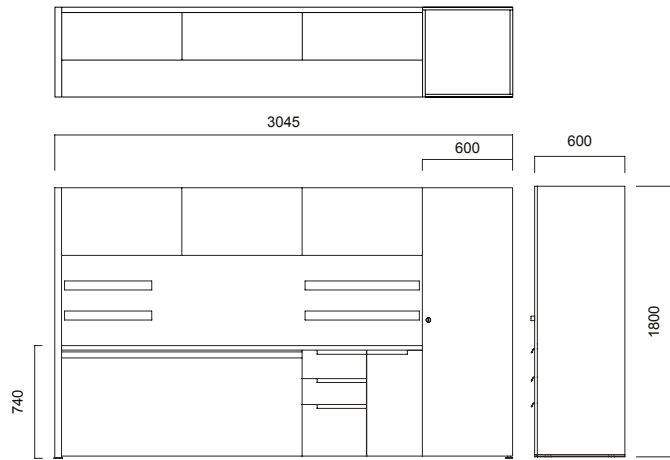

- Full height front panel on tables at demand.
- Allows a wide range of combinations.
- Creates privatized administrative workspaces.
- Private Offices come with desk pad and 30 mm tabletop thickness. (Veneered, vinterio veneered or recomposed veneered options.)
- Offices come with 18 mm tabletop thickness. (Veneered, vinterio veneered, recomposed veneered or melamine options.)

Noor Storage

Noor Private Office

Noor Offices

Noor Mobile Pedestal

DIMENSIONS (mm)

Executive Desks

Private Office 1

Private Office 2

Private Office 3

Private Office 4

Private Office Desk

DIMENSIONS (mm)

Desks

Office 1

Office 2

Office 3

Office 4

DIMENSIONS (mm)

Storage

Private Office Cabinet 1

Private Office Cabinet 2

Private Office Cabinet 3

Private Office  
Mobile Pedestal

[nurus.com/noor](https://nurus.com/noor)