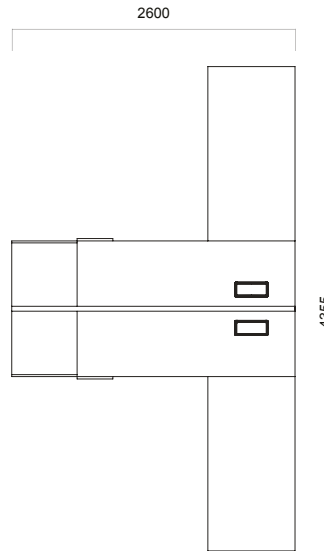

- Full height front panel on tables at demand.
- Allows a wide range of combinations.
- Creates privatized administrative workspaces.
- Private Offices come with desk pad and 30 mm tabletop thickness. (Veneered, vinterio veneered or recomposed veneered options.)
- Offices come with 18 mm tabletop thickness. (Veneered, vinterio veneered, recomposed veneered or melamine options.)

Noor Storage

Noor Private Office

Noor Offices

Noor Mobile Pedestal

DIMENSIONS (mm)

Executive Desks

Private Office 1

Private Office 2

Private Office 3

Private Office 4

Private Office Desk

DIMENSIONS (mm)

Desks

Office 1

Office 2

Office 3

Office 4

DIMENSIONS (mm)

Storage

Private Office Cabinet 1

Private Office Cabinet 2

Private Office Cabinet 3

Private Office  
Mobile Pedestal

[nurus.com/noor](https://nurus.com/noor)