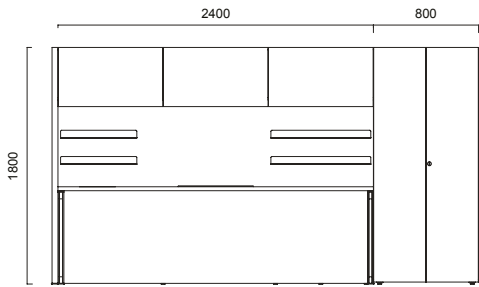

- Full height front panel on tables at demand.
- Allows a wide range of combinations.
- Creates privatized administrative workspaces.
- Private Offices come with desk pad and 30 mm tabletop thickness. (Veneered, vinterio veneered or recomposed veneered options.)
- Offices come with 18 mm tabletop thickness. (Veneered, vinterio veneered, recomposed veneered or melamine options.)

Noor Storage

Noor Private Office

Noor Offices

Noor Mobile Pedestal

DIMENSIONS (mm)

Executive Desks

Private Office 1

Private Office 2

Private Office 3

Private Office 4

Private Office Desk

DIMENSIONS (mm)

Desks

Office 1

Office 2

Office 3