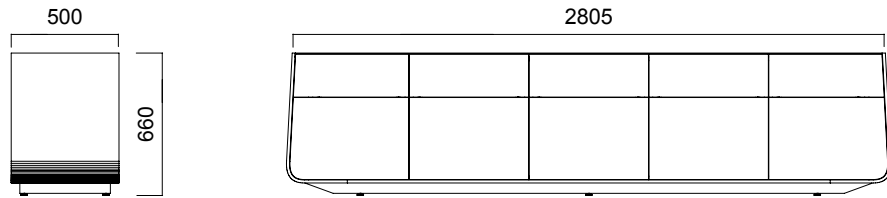

Cabinets

Side Cabinets

Asymmetric

Oval

Triangle

DIMENSIONS (mm)

Desks

Oval 4 Legs

Asymmetric 4 Legs

Triangle

Oval 2 Legs w/ Side Cabinet

Asymmetric 2 Legs w/ Side Cabinet

DIMENSIONS (mm)

Cabinets

5U Cabinets

5U Side Cabinets

4U Cabinets

4U Side Cabinets

3U Cabinets

* Screen unit is optional only for side cabinets. Depth of side cabinet with screen unit option is 550 mm.

**Electrical cable cap option is available for Triangle Desk, Oval Desk w/ 2 legs and Asymmetric Desk w/ 2 legs.