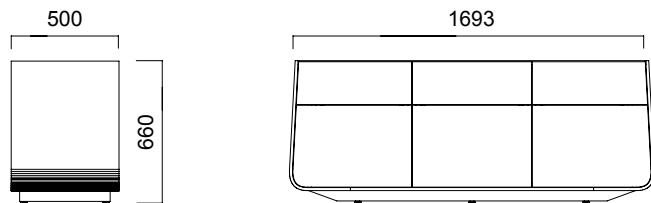

Cabinets

Side Cabinets

Asymmetric

Oval

Triangle

DIMENSIONS (mm)

Desks

Oval 4 Legs

Asymmetric 4 Legs

Triangle

Oval 2 Legs w/ Side Cabinet

Asymmetric 2 Legs w/ Side Cabinet

DIMENSIONS (mm)

Cabinets

5U Cabinets

5U Side Cabinets

4U Cabinets

4U Side Cabinets

3U Cabinets

* Screen unit is optional only for side cabinets. Depth of side cabinet with screen unit option is 550 mm.

**Electrical cable cap option is available for Triangle Desk, Oval Desk w/ 2 legs and Asymmetric Desk w/ 2 legs.