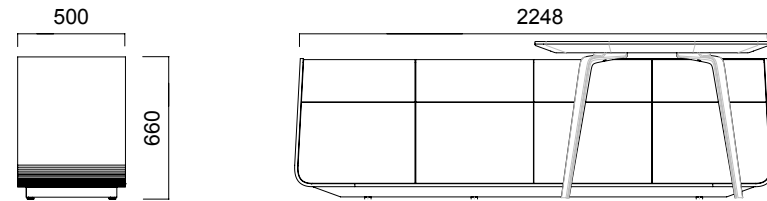

Cabinets

Side Cabinets

Asymmetric

Oval

Triangle

DIMENSIONS (mm)

Desks

Oval 4 Legs

Asymmetric 4 Legs

Triangle

Oval 2 Legs w/ Side Cabinet

Asymmetric 2 Legs w/ Side Cabinet

DIMENSIONS (mm)

Cabinets

5U Cabinets

5U Side Cabinets

4U Cabinets

4U Side Cabinets

3U Cabinets

* Screen unit is optional only for side cabinets. Depth of side cabinet with screen unit option is 550 mm.

**Electrical cable cap option is available for Triangle Desk, Oval Desk w/ 2 legs and Asymmetric Desk w/ 2 legs.