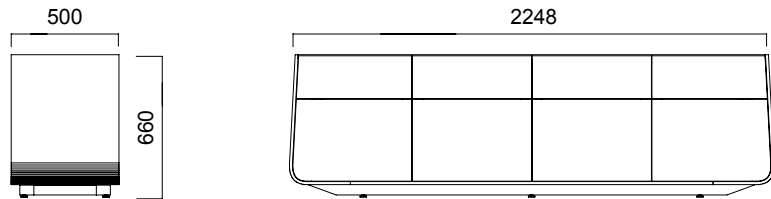

Cabinets

Side Cabinets

Asymmetric

Oval

Triangle

DIMENSIONS (mm)

Desks

Oval 4 Legs

Asymmetric 4 Legs

Triangle

Oval 2 Legs w/ Side Cabinet

Asymmetric 2 Legs w/ Side Cabinet

DIMENSIONS (mm)

Cabinets

5U Cabinets

5U Side Cabinets

4U Cabinets

4U Side Cabinets

3U Cabinets

* Screen unit is optional only for side cabinets. Depth of side cabinet with screen unit option is 550 mm.

**Electrical cable cap option is available for Triangle Desk, Oval Desk w/ 2 legs and Asymmetric Desk w/ 2 legs.