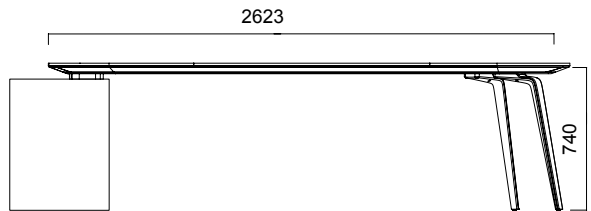

Cabinets

Side Cabinets

Asymmetric

Oval

Triangle

DIMENSIONS (mm)

Desks

Oval 4 Legs

Asymmetric 4 Legs

Triangle

Oval 2 Legs w/ Side Cabinet

Asymmetric 2 Legs w/ Side Cabinet

DIMENSIONS (mm)

Cabinets

5U Cabinets

5U Side Cabinets

4U Cabinets

4U Side Cabinets

3U Cabinets

* Screen unit is optional only for side cabinets. Depth of side cabinet with screen unit option is 550 mm.

**Electrical cable cap option is available for Triangle Desk, Oval Desk w/ 2 legs and Asymmetric Desk w/ 2 legs.