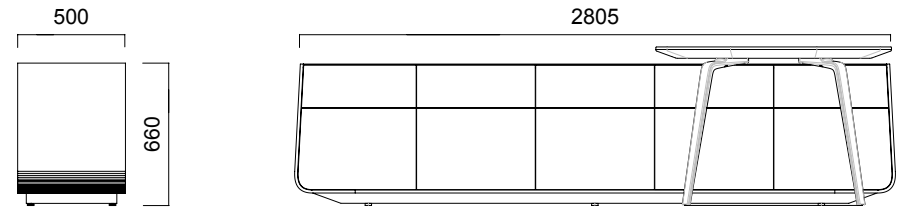

Cabinets

Side Cabinets

Asymmetric

Oval

Triangle

DIMENSIONS (mm)

Desks

Oval 4 Legs

Asymmetric 4 Legs

Triangle

Oval 2 Legs w/ Side Cabinet

Asymmetric 2 Legs w/ Side Cabinet

DIMENSIONS (mm)

Cabinets

5U Cabinets

5U Side Cabinets

4U Cabinets

4U Side Cabinets

3U Cabinets

* Screen unit is optional only for side cabinets. Depth of side cabinet with screen unit option is 550 mm.

**Electrical cable cap option is available for Triangle Desk, Oval Desk w/ 2 legs and Asymmetric Desk w/ 2 legs.