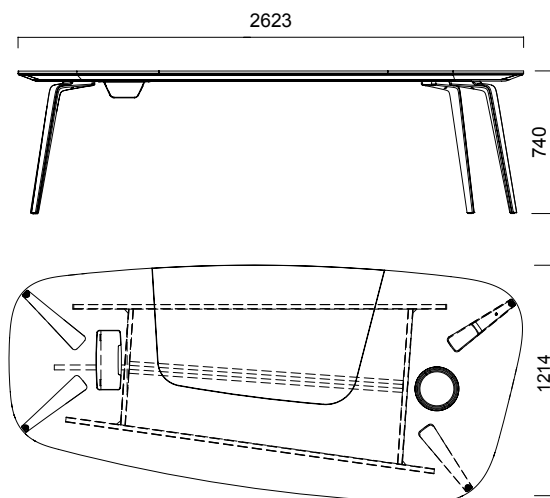

Also optional in Ashbury Asymmetric is **Nurus Links**[®], with or without the desktop wireless charging unit. You may further customize your desk with a touch operated cable cap that hides the USB connections and the mains socket with 2-leg and manual operated cable cap with 4-leg. Finally, a desk pad is also optional.

DIMENSIONS (mm)

Asymmetric 4 Legs

Asymmetric 2 Legs w/ Side Cabinet

Dimensions defined in millimeters.

Materials

Tabletops have veneer and recomposed veneer options with or without desk pad. Desk pad is eco leather with 3 colors option. Legs are lacquered.*