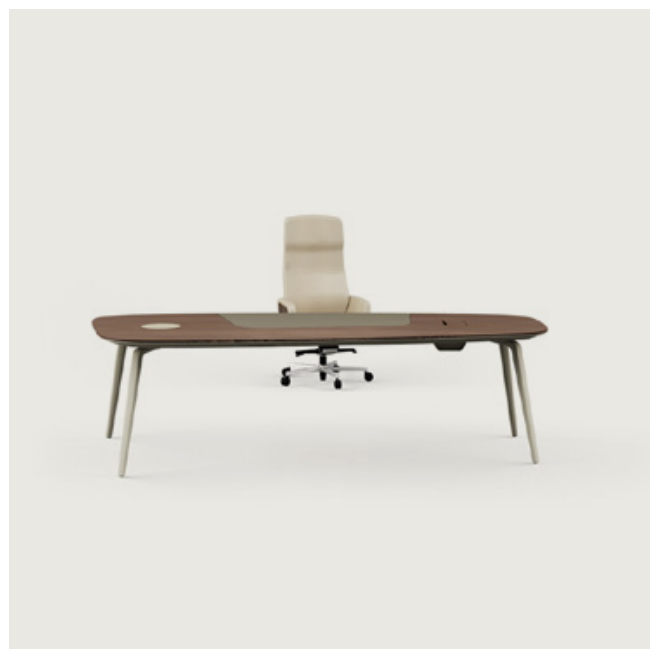

Also optional in Ashbury Asymmetric is **Nurus Links**®, with or without the desktop wireless charging unit. You may further customize your desk with a touch operated cable cap that hides the USB connections and the mains socket with 2-leg and manual operated cable cap with 4-leg. Finally, a desk pad is also optional.

- Optional built-in HD monitor on side cabinets feature a button activated hide and reveal mechanism.
- Optional **Nurus Links**® with wireless mobile charging support and easy access to USB & electrical connections.
- Optional eco-leather desk pad available in 3 different colors.

nurus links®

Nurus Links® that are exclusive to Nurus products helps your electronics match your furniture; allows transferring of information and video-conferences to be realized. Quick and accurate charging abilities coupled with multimedia features bring speed and ease into daily operations.

Design by Stefan Brodbeck

Stefan Brodbeck studied product design and architecture in Kassel. He started his professional life by working with Eichinger oder Knechtl architectures in Vienna. Brodbeck, who specialized in various fields ranging from home and office furnitures to industrial products, and from exhibition planning to design; founded his own design studio called Brodbeck Design in 1994.