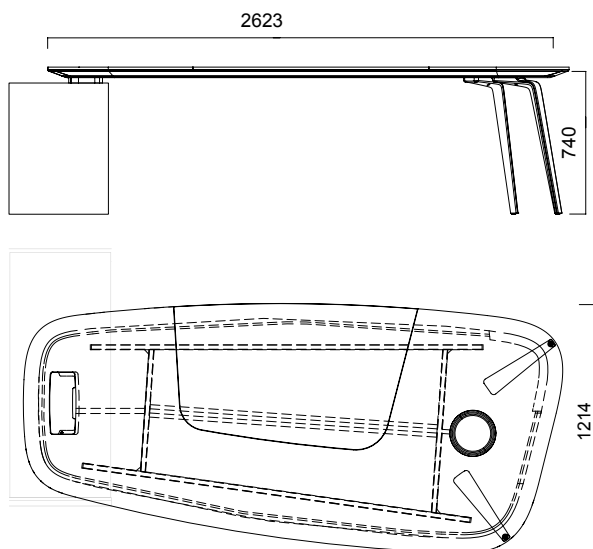

DIMENSIONS (mm)

Asymmetric 4 Legs

Asymmetric 2 Legs w/ Side Cabinet

Dimensions defined in millimeters.

Materials

Tabletops have veneer and recomposed veneer options with or without desk pad. Desk pad is eco leather with 3 colors option. Legs are lacquered.*

*Please refer to technical document.

Notes

Screen unit is optional only for side cabinets. Depth of side cabinet with screen unit option is 550 mm.

Wireless phone charging unit is optional for all versions.