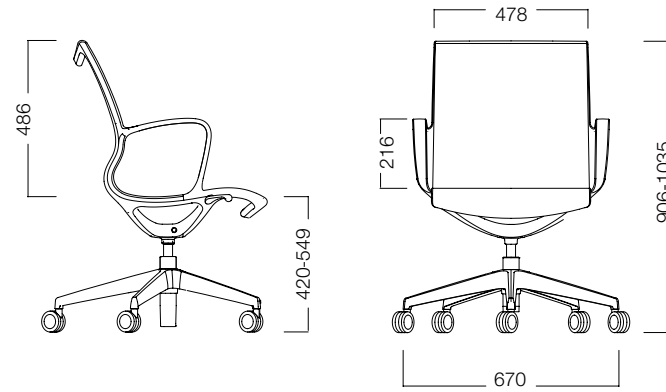

DIMENSIONS (mm)

Waves 5 Star Base on Wheels