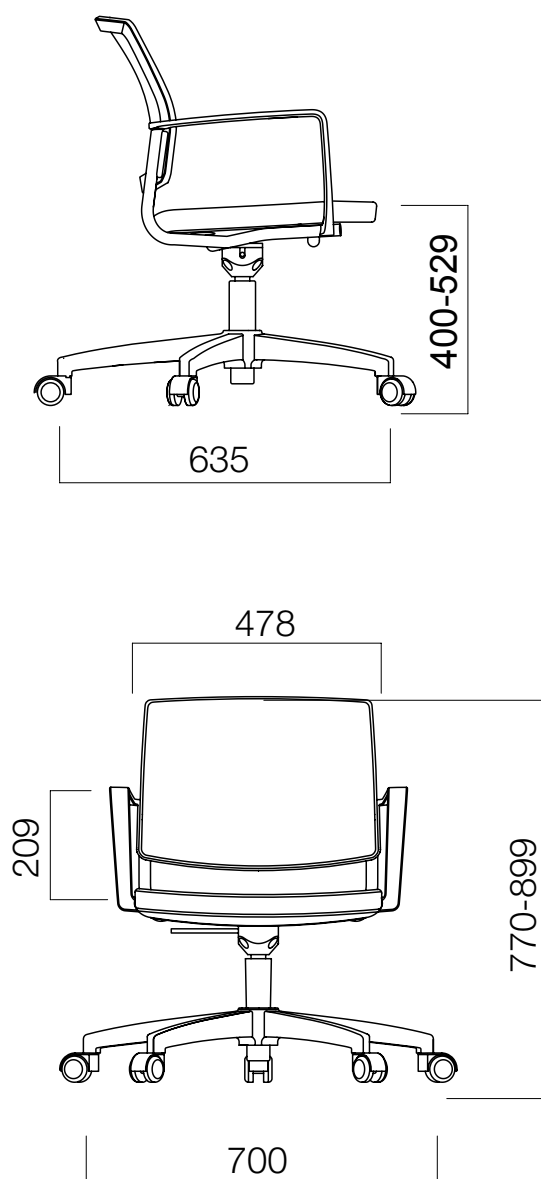

nurus

Trea Fixed

Design by **Paul Brooks**

Trea Fixed

Trea Fixed is comfortable use in shared workspaces; also homes, cafes, restaurants, lounges and waiting zones. With wheeled or fixed 5-star swivel base options. May be used with or without the armrests. With adjustable height. May be upholstered in fabric, leather or eco-leather.

DIMENSIONS (mm)

Dimensions defined in millimeters.

Materials

Frame color is black. Legs come with black PP or aluminum. Upholstery is available in different materials.*

Upholstery

Seat upholstery available in fabric, leather and eco-leather. Backrest is available in mesh.*