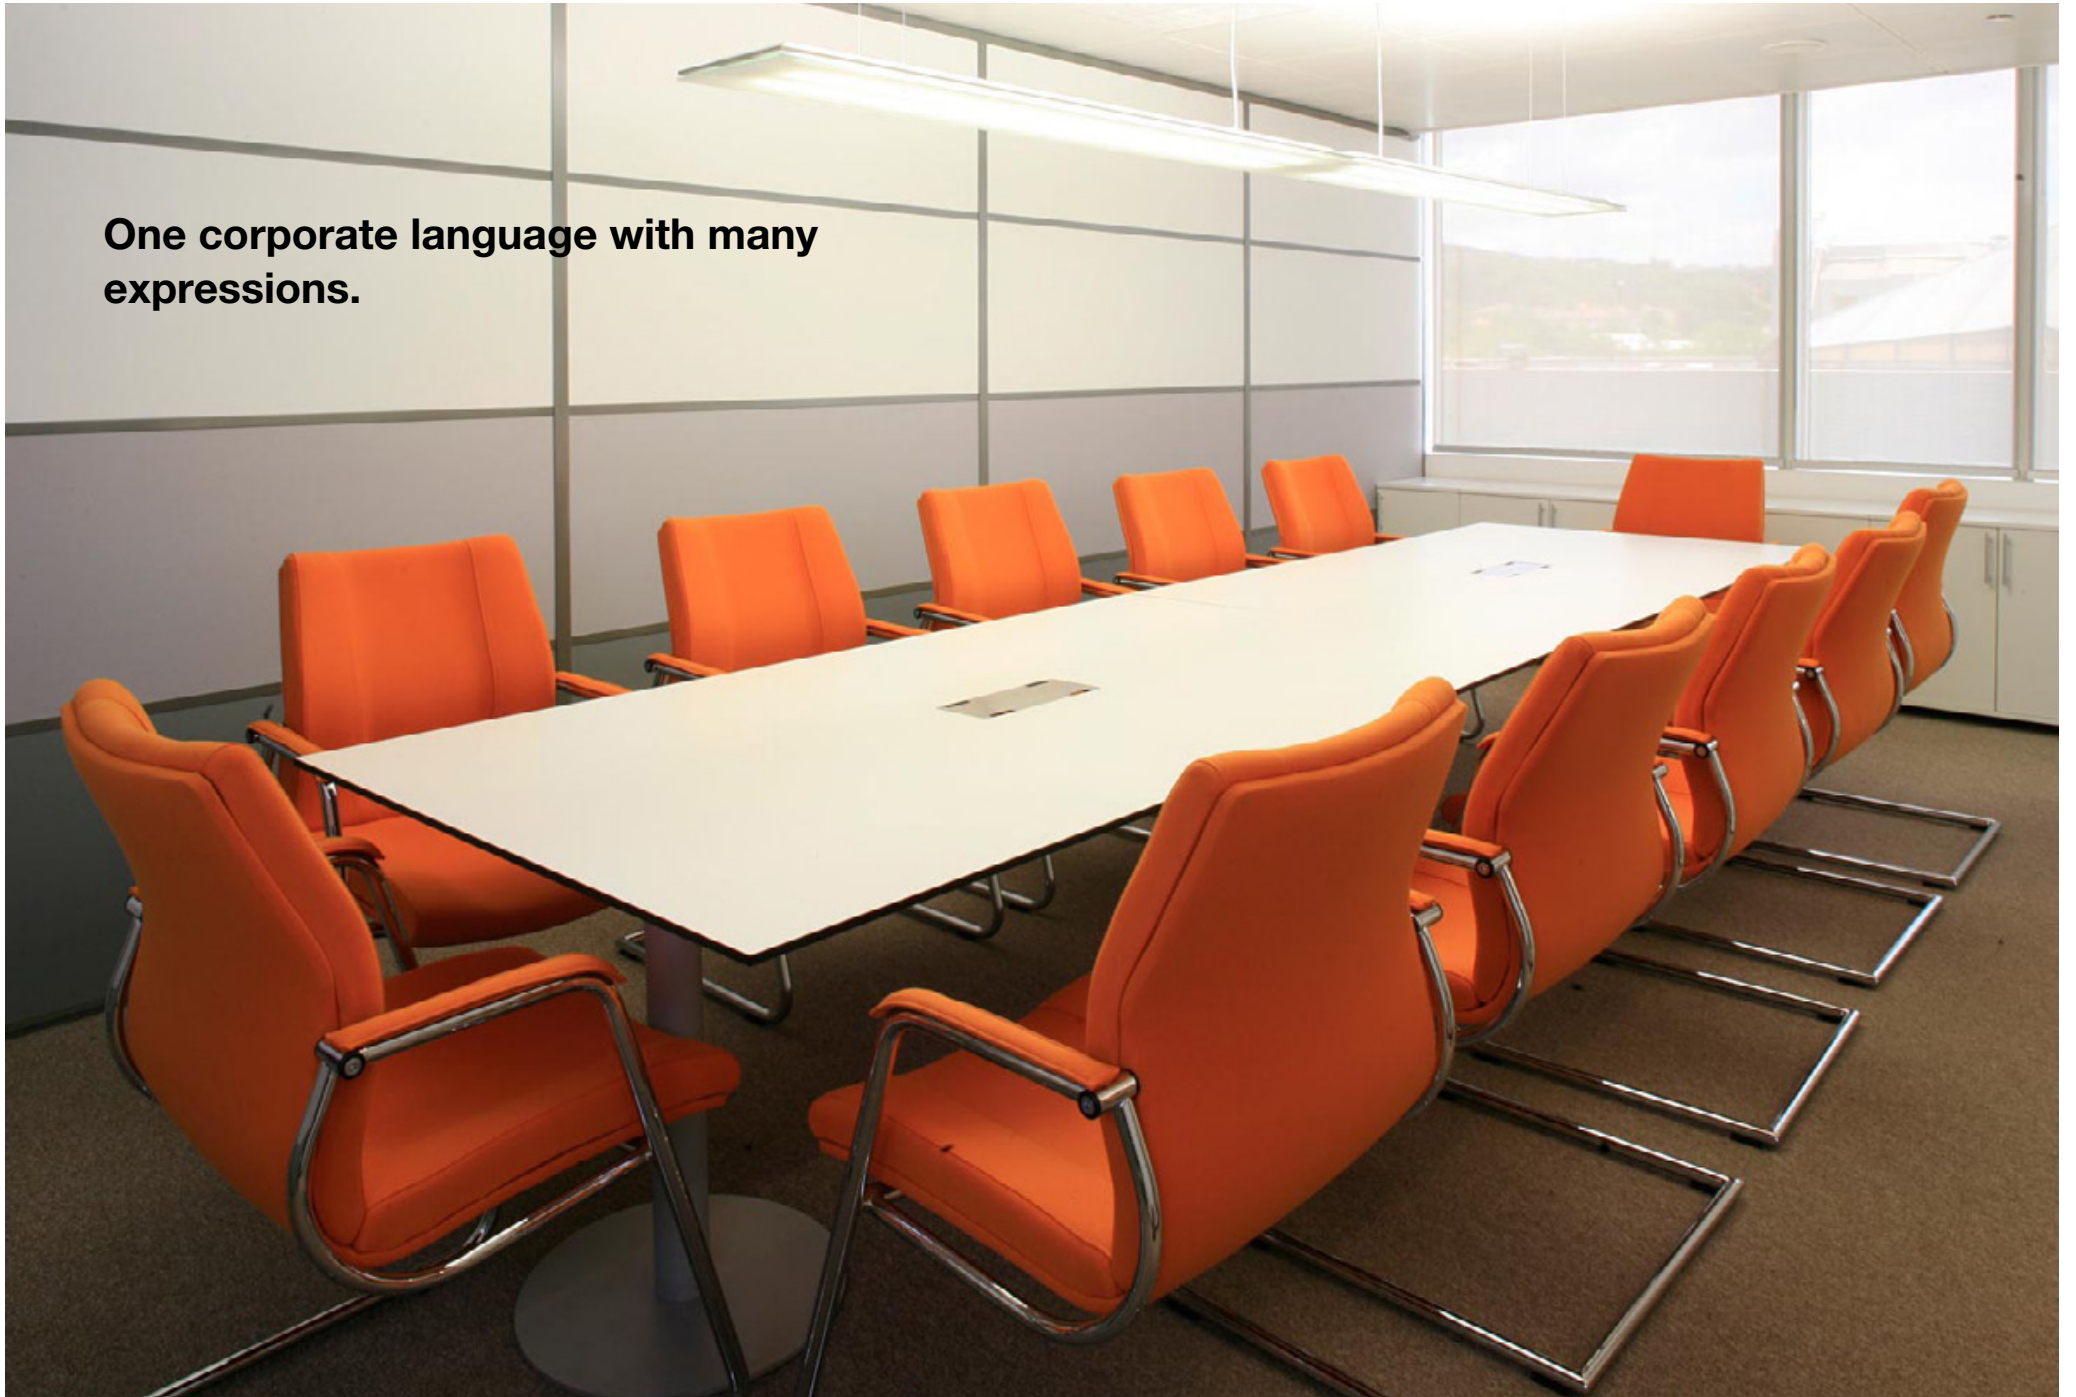

One corporate language with many expressions.