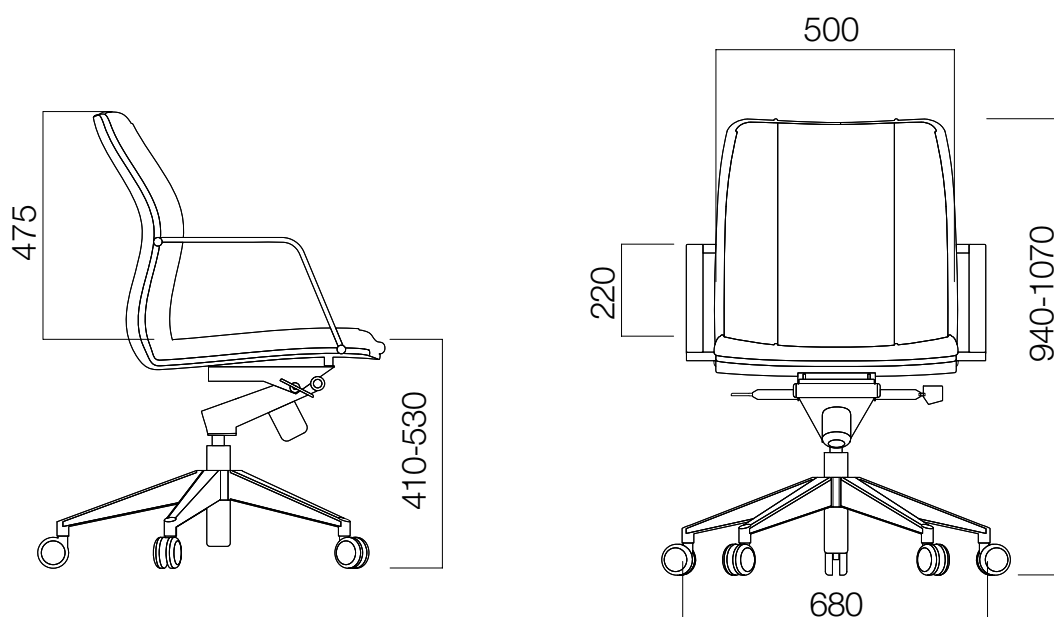

Make your chair match your corporate style with a range of color, texture and fabric options. Ideal for home offices, guest areas and meeting halls.

M Chair Low Backrest also has a fixed mechanism with adjustable height and without armrests versions. With 5-star base on castors. Can be used with or without the armrests. With adjustable height.

DIMENSIONS (mm)

Dimensions defined in millimeters.

Materials

Armrests color is black. Legs come black PP or aluminum.*

Upholstery

Upholstery available in fabric, leather and eco-leather.*

*Please refer to technical document.