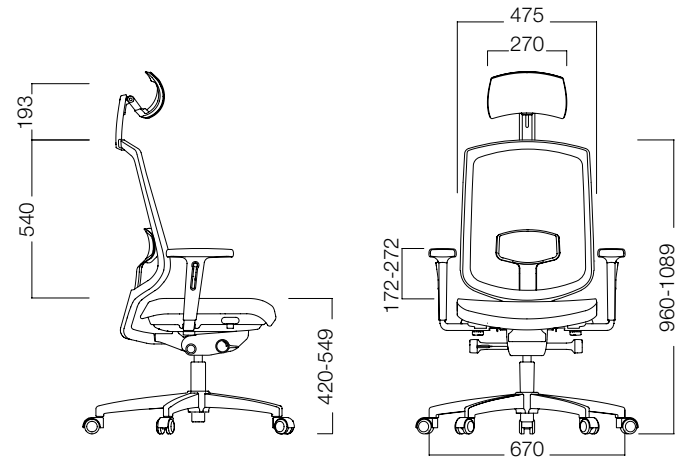

Armrest Height

Easily and individually adjust each armrest's height to minimize the risk of discomfort. Ideally, the work surface should be at level with or a rest a little lower than your elbow. Adjusting armrests to your task in this way helps reduce the recurrence of repetitive strain injuries like tennis elbow or CTS (carpal tunnel syndrome).

You may see the Breeze's capabilities by scanning the QR code.

Neck Support Height & Angle

During sitting our back, spine, and neck are forced to support more weight than normal. A headrest reduces the overall stress placed on the neck. Absolutely recommended to anyone with a preexisting neck issue. Customize to for your comfort with adjustable angle and height.

DIMENSIONS (mm)

Breeze **Pro-Support**® / **Dyna-Support**®

Breeze High **Pro-Support**® / **Dyna-Support**®

nurus.com/breeze