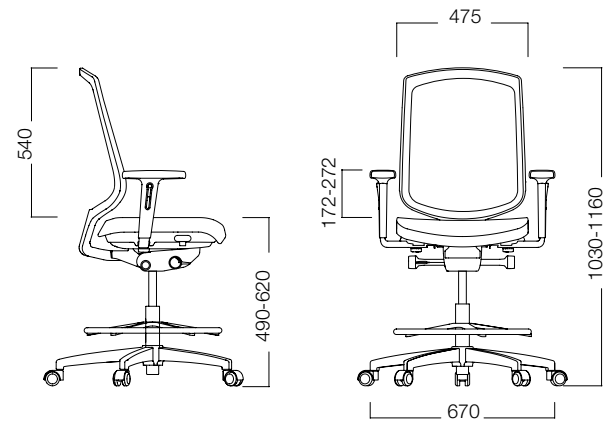

Armrest Height

Easily and individually adjust each armrest's height to minimize the risk of discomfort. Ideally, the work surface should be at level with or a rest a little lower than your elbow. Adjusting armrests to your task in this way helps reduce the recurrence of repetitive strain injuries like tennis elbow or CTS (carpal tunnel syndrome).

You may see the Breeze's capabilities by scanning the QR code.

Neck Support Height & Angle

During sitting our back, spine, and neck are forced to support more weight than normal. A headrest reduces the overall stress placed on the neck. Absolutely recommended to anyone with a preexisting neck issue. Customize to for your comfort with adjustable angle and height.

DIMENSIONS (mm)

Breeze **Pro-Support**® / **Dyna-Support**®

Breeze High **Pro-Support**® / **Dyna-Support**®

nurus.com/breeze