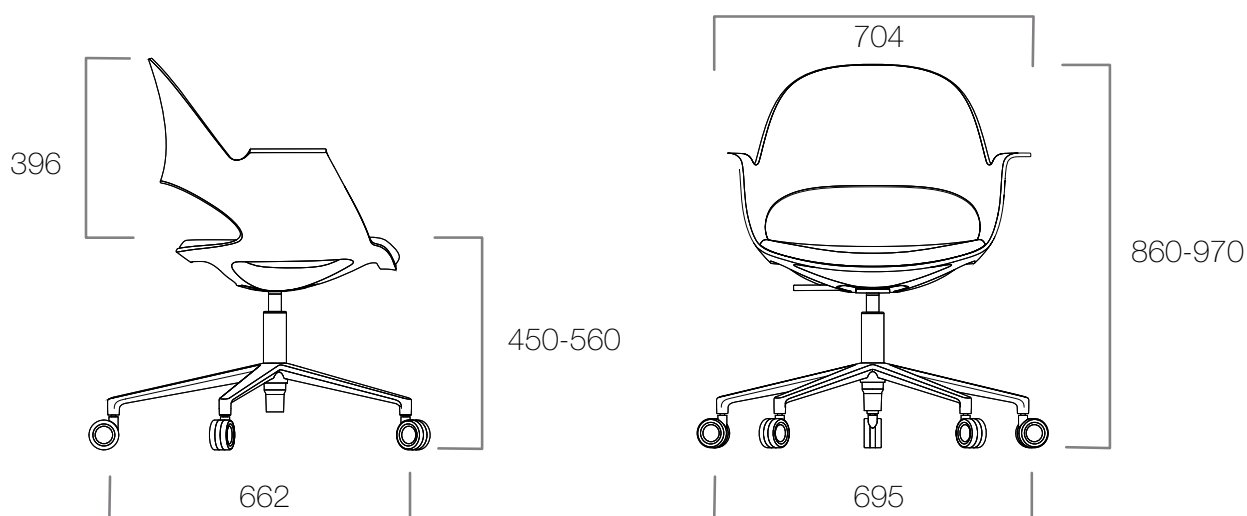

nurus

Alava on Wheels

Design by **Stefan Brodbeck**

Alava on Wheels

A perfect fit for any home-office, meeting space, contemporary dormitory room and you name the rest... Rubber castor wheels for soft or hard floor use. Smooth gliding operation. Locking wheels for safety and stability. With optional writing pad support.

DIMENSIONS (mm)

Dimensions defined in millimeters.

Materials

Legs come with painted, chrome or polypropylene (PP) plated. PP body comes with black or light grey options and upholstery is available in different materials.*