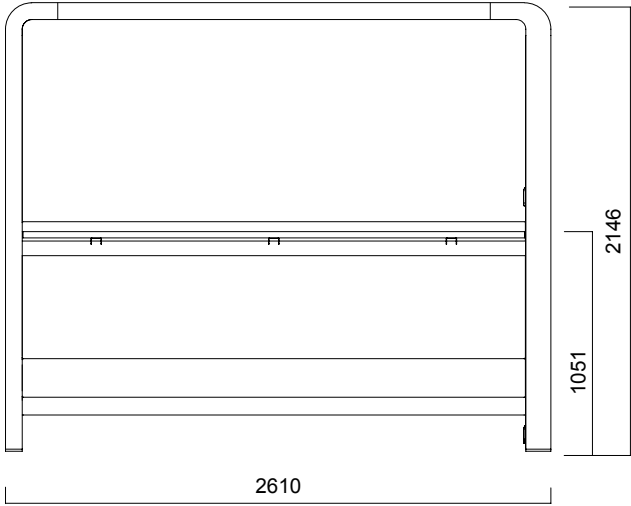

Social spaces redefined.

DIMENSIONS (mm)

Pitstop Lounge

Pitstop Lounge With Double Sofa

Pitstop Lounge

Pitstop Lounge With Sofa and High Desk

DIMENSIONS (mm)

Pitstop With Side Desk and Shelf