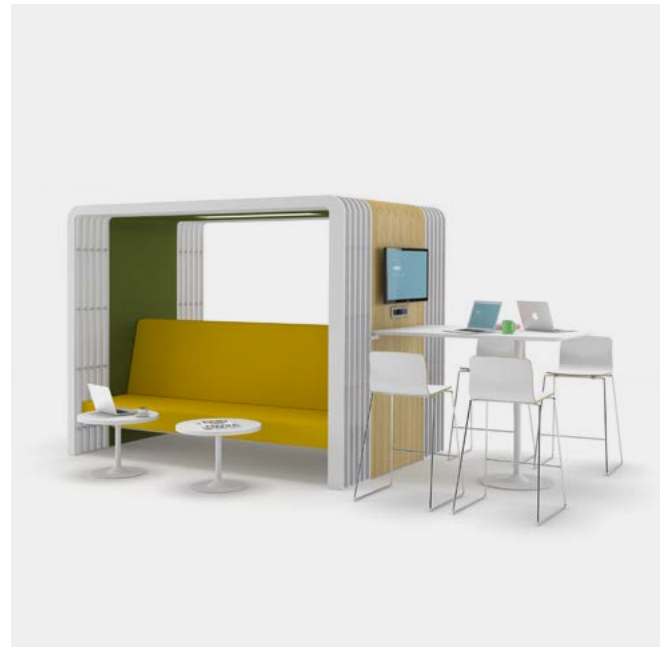

nurus

Pitstop Lounge

Design by Ece-Oğuz Yalim

Pitstop Lounge

Creating spaces within spaces without being limited by walls, Pitstop Lounge redefines the space with its compact structure and versatility.

Pitstop Lounge can help split the area with double couch version, or focus attention on same direction with couch and a high table version. Pitstop Lounge facilitates effective utilization of spaces, whether in waiting rooms or lounges, or during minute meetings or teamwork efforts, providing answers to all kinds of needs and expectations in a work environment.

Along with lighting and acoustic solutions, Pitstop also includes **Nurus Links®** connections, introducing premium technological features. **Nurus Links®** provides power source and internet connection, along with USB charger, VGA, and HDMI sockets for screens. While inner surface of Pitstop offers a variety of choices, outer surface also offers mountable high table, screen, and vertical flower pot features to ensure functional utilization.

Social spaces redefined.

DIMENSIONS (mm)

Pitstop Lounge

Pitstop Lounge With Double Sofa

Pitstop Lounge

Pitstop Lounge With Sofa and High Desk

DIMENSIONS (mm)

Pitstop With Side Desk and Shelf

* Please refer to technical document for more information.

Notes

Please see our sales representatives for screen options on outer surface.
Pitstop Lounge can be preferred with double couches, or with high table behind couch.