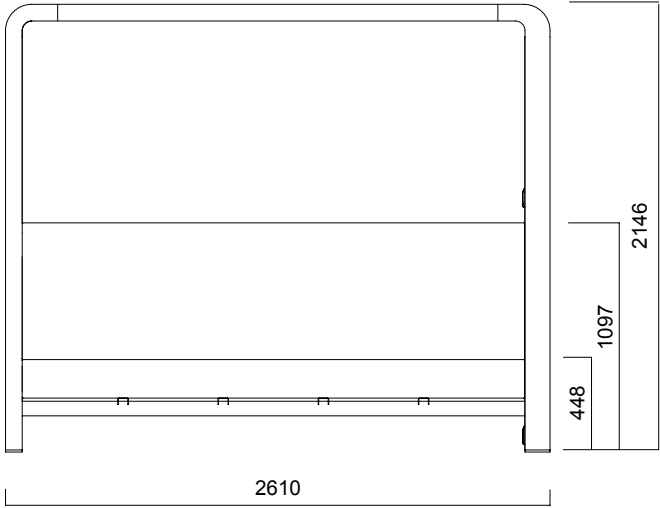

Social spaces redefined.

DIMENSIONS (mm)

Pitstop Lounge

Pitstop Lounge With Double Sofa

Pitstop Lounge

Pitstop Lounge With Sofa and High Desk

DIMENSIONS (mm)

Pitstop With Side Desk and Shelf