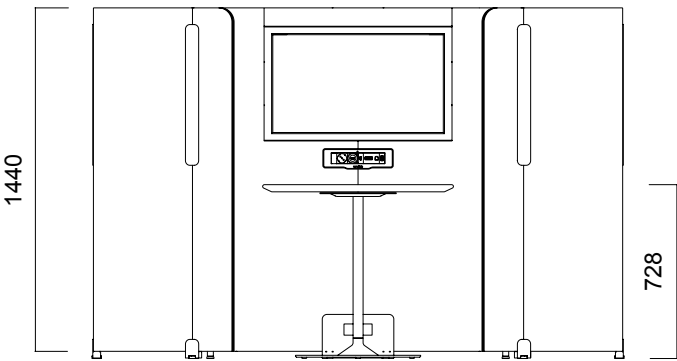

Excellent choice for teamwork: Isola Meeting

DIMENSIONS (mm)

Tip 4 Meeting Module / Non-Segmented

DIMENSIONS (mm)

Tip 4 Meeting Module / Segmented

Dimensions defined in millimetres.

Materials

Table slab is white lacquered. Panel surfaces and armchair upholstery are made of fabric. Panel connection pieces and table legs are powder painted.*