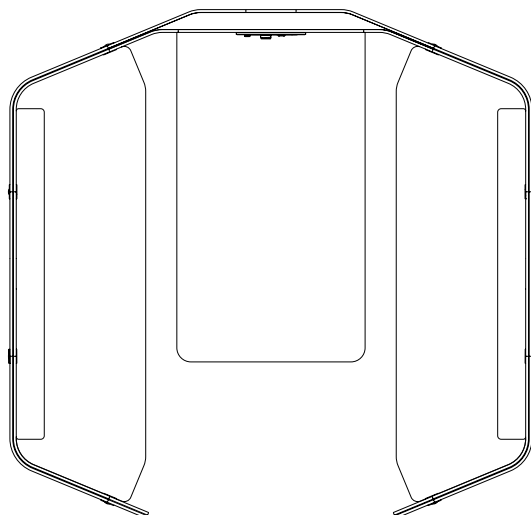

Excellent choice for teamwork: Isola Meeting

DIMENSIONS (mm)

Tip 4 Meeting Module / Non-Segmented

DIMENSIONS (mm)

Tip 4 Meeting Module / Segmented

Dimensions defined in millimetres.

Materials

Table slab is white lacquered. Panel surfaces and armchair upholstery are made of fabric. Panel connection pieces and table legs are powder painted.*

* Please refer to technical document for more information.

Note

Nurus Links® consists of 1 plug, 1 USB charger and micro-USB patch cord, 1 USB, 1 Cat 6, 1 VGA and 1 HDMI cable.