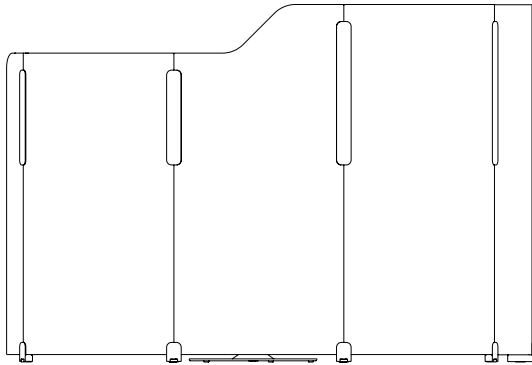

Excellent choice for teamwork: Isola Meeting

DIMENSIONS (mm)

Tip 4 Meeting Module / Non-Segmented

DIMENSIONS (mm)

Tip 4 Meeting Module / Segmented

Dimensions defined in millimetres.

Materials

Table slab is white lacquered. Panel surfaces and armchair upholstery are made of fabric. Panel connection pieces and table legs are powder painted.*