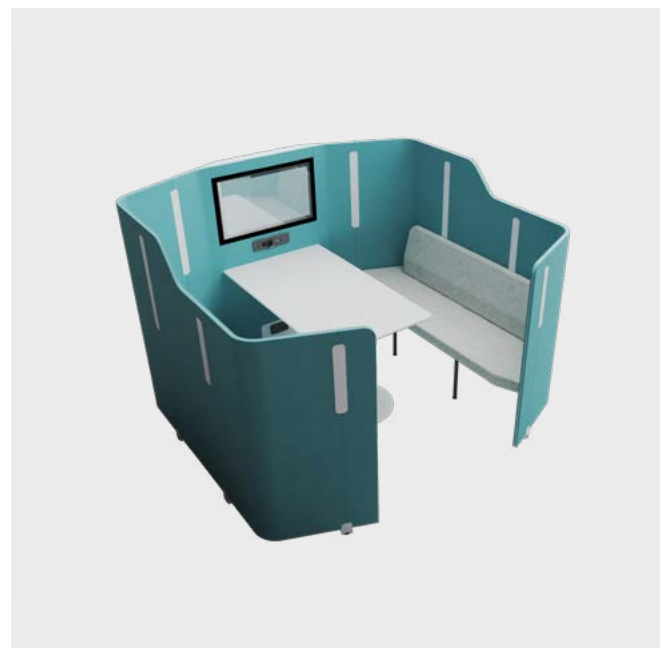

nurus

Isola Meeting

Design by **Nurus D Lab**

Isola Meeting

Isola Meeting Module creates defined spaces to conduct minute meetings, brainstorm sessions, and teamwork efforts efficiently. Coming in a carefully calculated height, Isola Meeting provides sound isolation to minimize environmental impact and maximize focus. Utilizing **NurusLinks®** connection in presentations, meetings, and teleconferences, data transfer and multimedia sharing is now child's play!

Isola Meeting helps develop a new wave of work culture, creating modern, functional and dynamic spaces suitable for 4-6 people.

Design by Nurus D Lab

Always up-to-date with science and technology, Nurus D-Lab designs products that are ahead of their time. Through human-centered observation, prototyping and in respect to trending needs and dreams, the team works diligently. Coming up with meaningful and reflective design solutions only marks the start of the process: From strategy to launch and support, D-Lab manages it all. Each detail is attended and tested through at the advanced level.

Excellent choice for teamwork: Isola Meeting

DIMENSIONS (mm)

Tip 4 Meeting Module / Non-Segmented

DIMENSIONS (mm)

Tip 4 Meeting Module / Segmented

Dimensions defined in millimetres.

Materials

Table slab is white lacquered. Panel surfaces and armchair upholstery are made of fabric. Panel connection pieces and table legs are powder painted.*