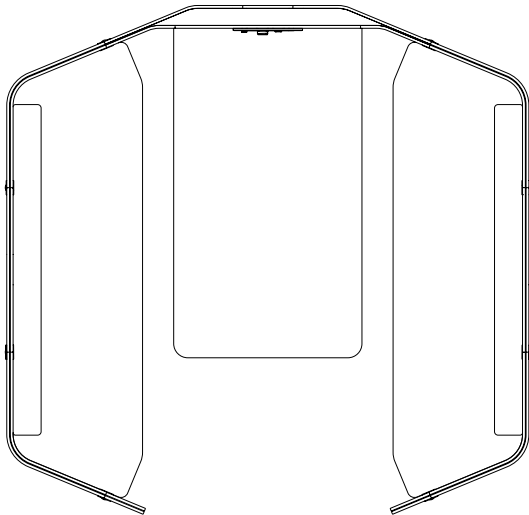

nurus

Isola Meeting

Design by **Nurus D Lab**

Isola Meeting

Isola Meeting Module creates defined spaces to conduct minute meetings, brainstorm sessions, and teamwork efforts efficiently. Coming in a carefully calculated height, Isola Meeting provides sound isolation to minimize environmental impact and maximize focus. Utilizing **NurusLinks®** connection in presentations, meetings, and teleconferences, data transfer and multimedia sharing is now child's play!

Excellent choice for teamwork: Isola Meeting

DIMENSIONS (mm)

Tip 4 Meeting Module / Non-Segmented

DIMENSIONS (mm)

Tip 4 Meeting Module / Segmented

Dimensions defined in millimetres.

Materials

Table slab is white lacquered. Panel surfaces and armchair upholstery are made of fabric. Panel connection pieces and table legs are powder painted.*