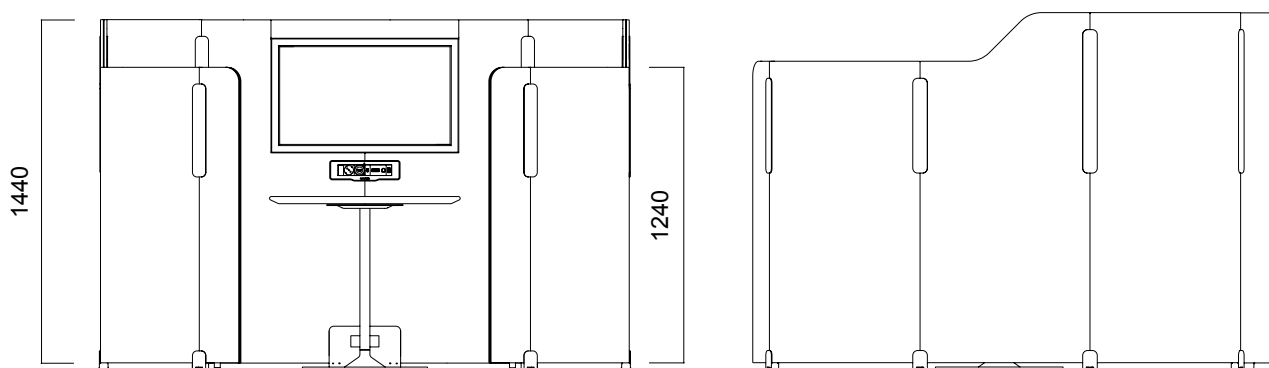

Excellent choice for teamwork: Isola Meeting

DIMENSIONS (mm)

Tip 4 Meeting Module / Non-Segmented

DIMENSIONS (mm)

Tip 4 Meeting Module / Segmented

Dimensions defined in millimetres.

Materials

Table slab is white lacquered. Panel surfaces and armchair upholstery are made of fabric. Panel connection pieces and table legs are powder painted.*