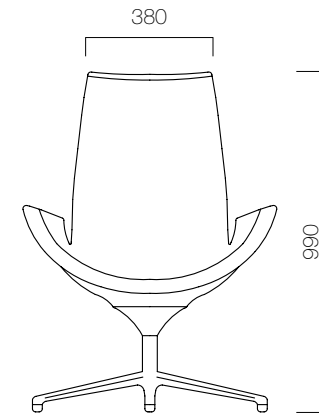

It holds the EN 1335-3:2009 AC:2009 standards that determine the durability of a office chair in the European Union countries.

DIMENSIONS (mm)

High Backrest

Low Backrest

Pouffe

[nurus.com/beetle](https://nurus.com/beetle)