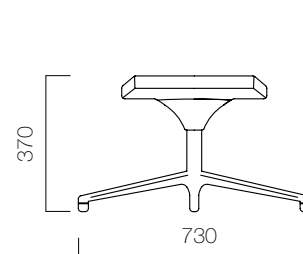

It holds the EN 1335-3:2009 AC:2009 standards that determine the durability of a office chair in the European Union countries.

DIMENSIONS (mm)

High Backrest

Low Backrest

Pouffe

[nurus.com/beetle](https://nurus.com/beetle)