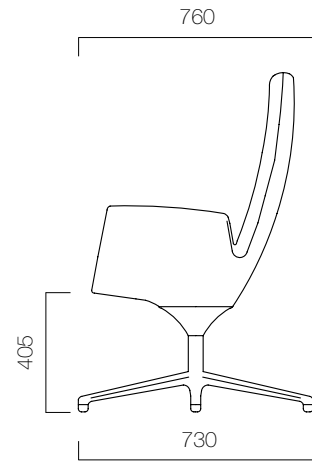

## Comfort is never enough.

Beetle has a rich product family with its high backrest, low backrest and pouffe options. Cold-foamed polyurethane shell, upholstered in full-grain leather, eco leather or fabric on a steel insert, aluminium 4-star swivel base.

It holds the EN 1335-3:2009 AC:2009 standards that determine the durability of a office chair in the European Union countries.

DIMENSIONS (mm)

High Backrest

Low Backrest

Pouffe

[nurus.com/beetle](https://nurus.com/beetle)