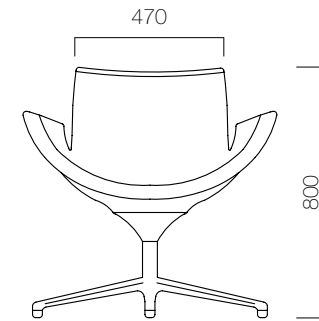

It holds the EN 1335-3:2009 AC:2009 standards that determine the durability of a office chair in the European Union countries.

DIMENSIONS (mm)

High Backrest

Low Backrest

Pouffe

[nurus.com/beetle](https://nurus.com/beetle)