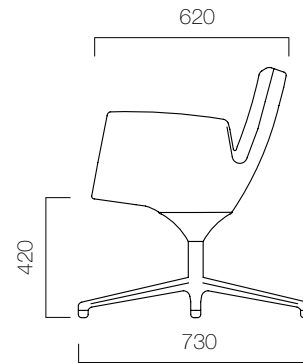

It holds the EN 1335-3:2009 AC:2009 standards that determine the durability of a office chair in the European Union countries.

DIMENSIONS (mm)

High Backrest

Low Backrest

Pouffe

[nurus.com/beetle](https://nurus.com/beetle)