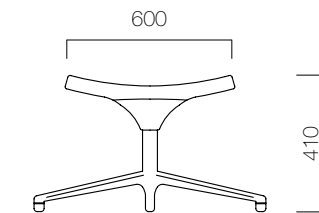

It holds the EN 1335-3:2009 AC:2009 standards that determine the durability of a office chair in the European Union countries.

DIMENSIONS (mm)

High Backrest

Low Backrest

Pouffe

[nurus.com/beetle](https://nurus.com/beetle)