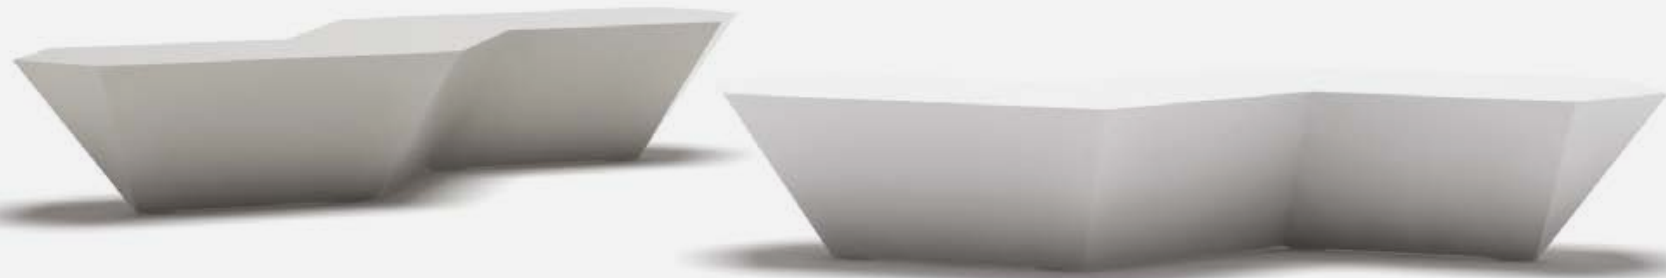

Rock Collection at a Glance

Design by Aziz Sariyer

Extraordinary influence...

Rock has a striking design that distinguishes various environments, including waiting rooms, lounge areas, cafés and restaurants.

Assertive and sublime...

A black and white close-up portrait of an elderly man with a serious expression. He has deep wrinkles on his forehead and around his eyes. His hands are clasped together in front of his chin. He is wearing a dark, textured jacket. The background is dark and out of focus.

Aziz Sariyer

The image features an abstract, geometric composition. On the left side, there are dark, textured planes that appear to be part of a larger structure, possibly a staircase or a modern architectural element. The right side is dominated by a smooth, light gray gradient that transitions from a darker shade at the bottom to a lighter shade at the top. In the center, the word "nurus" is written in a bold, white, lowercase sans-serif font. The overall aesthetic is clean, modern, and architectural.