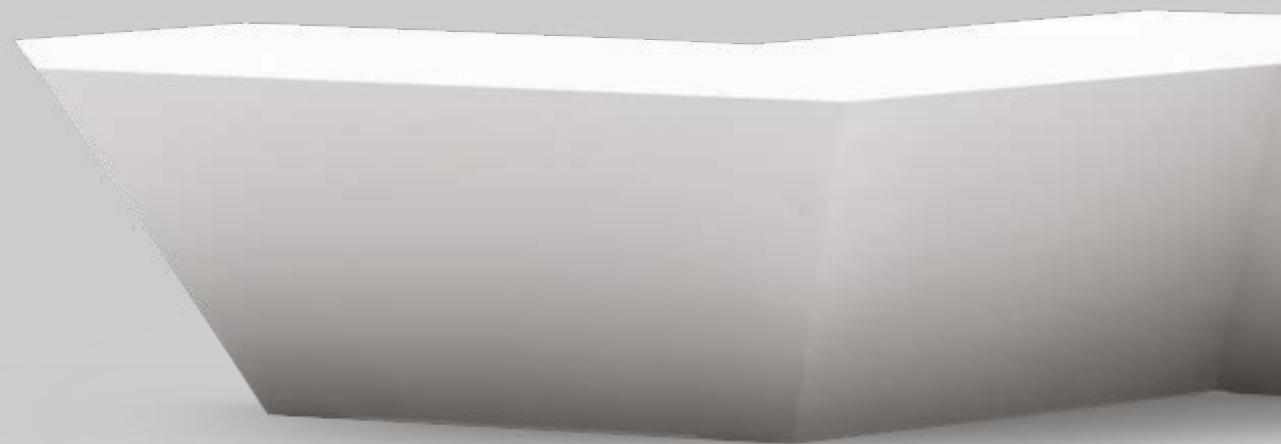

Rock Collection at a Glance

Design by Aziz Sariyer

Extraordinary influence...

Rock has a striking design that distinguishes various environments, including waiting rooms, lounge areas, cafés and restaurants.

Assertive and sublime...

A black and white close-up portrait of an elderly man with a serious expression. He has deep wrinkles on his forehead and around his eyes. His hands are clasped together in front of his chin. He is wearing a dark, textured jacket. The background is dark and out of focus.

Aziz Sariyer

The image features an abstract, geometric composition. On the left side, there are dark, textured planes that appear to be part of a larger structure, possibly a staircase or a modern architectural element. The right side is dominated by a smooth, light gray gradient that transitions from a darker shade at the bottom to a lighter shade at the top. In the center, the word "nurus" is written in a bold, white, lowercase sans-serif font. The overall aesthetic is clean, modern, and architectural.