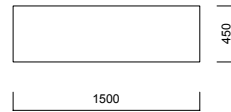

Onda Straight