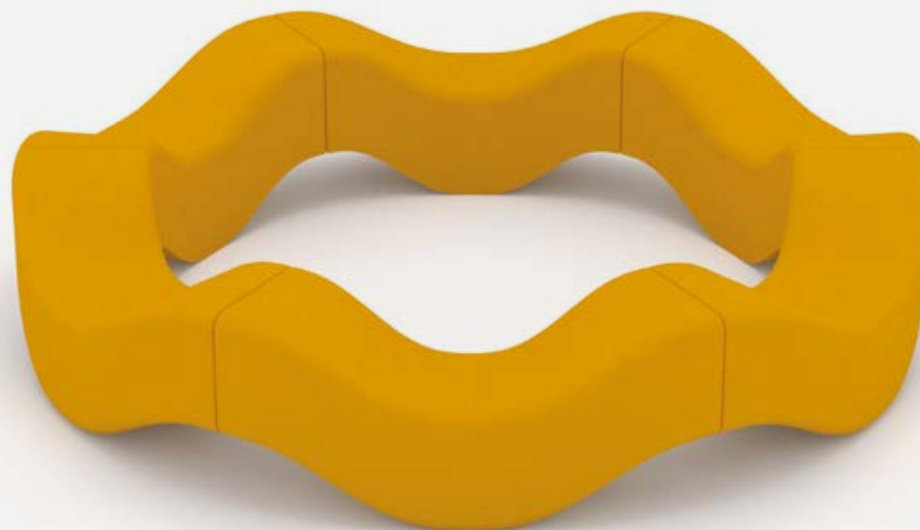

**nurus**

## Circular form that encourages communication...

Onda injects a new dimension to usage area with a geometric form and an unusual design. Featuring rich colour options, Onda creates energetic and eurythmic spaces.

reddot design award  
honourable mention 2011

Unique design and modular structure of Onda will enable you to configure spaces in a variety of ways. Suitable for use in waiting rooms and lounge areas, as well as work and socializing spaces, Onda will seamlessly fit into usage area with rich colour options.

Featuring two versions as Onda and Onda Straight, Onda collection enables you to create single, double, or triple combinations, which help build a cosy atmosphere encouraging communication.

DIMENSIONS (mm)