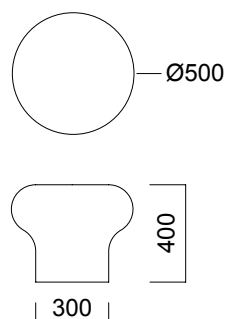

DIMENSIONS (mm)

Cork Bank

Cork Pouffe

Dimensions defined in millimetres.

Material

Bench bodies are made of fibreglass with lacquered paint. Pouffe bodies are made of fibreglass with lacquered paint or upholstery.*