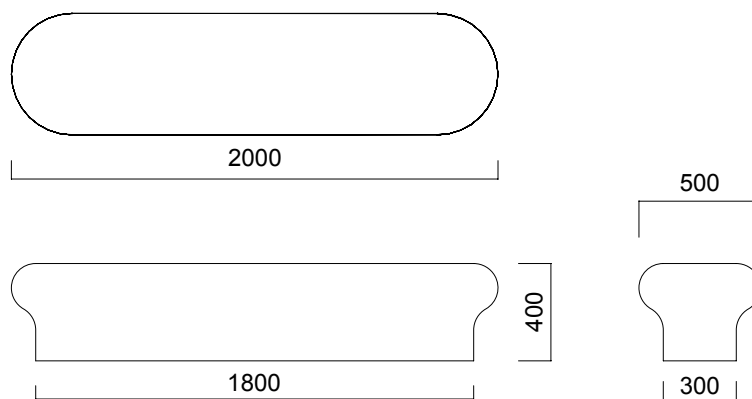

DIMENSIONS (mm)

Cork Bank