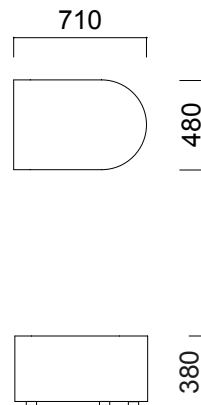

DIMENSIONS (mm)

Connect Sofa

Connect Pouffe

Connect Coffee Table

Connect Combinations

DIMENSIONS (mm)

Connect Jr.
Sofa

Connect Jr.
Coffee Table

Connect Jr.
Pouffe

Connect Jr. Triangle
Pouffe

Connect JR Combinations

Dimensions defined in millimetres.

Materials

Furnishing can be chosen between fabric, leather, and eco-leather options. Coffee tables are white compact laminated.*