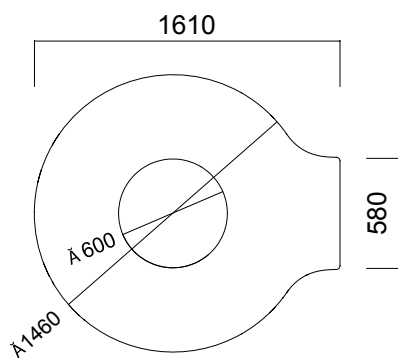

DIMENSIONS (mm)