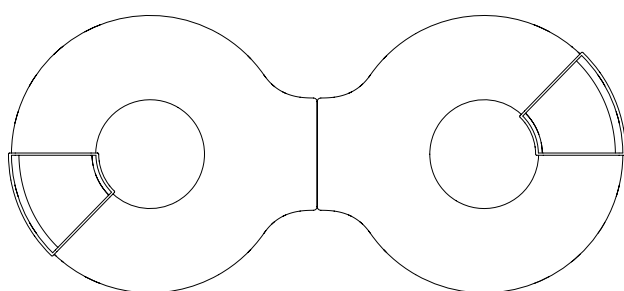

DIMENSIONS (mm)

Connect Sofa

Connect Pouffe

Connect Coffee Table

Connect Combinations

DIMENSIONS (mm)

Connect Jr.
Sofa

Connect Jr.
Coffee Table

Connect Jr.
Pouffe

Connect Jr. Triangle
Pouffe

Connect JR Combinations

Dimensions defined in millimetres.

Materials

Furnishing can be chosen between fabric, leather, and eco-leather options. Coffee tables are white compact laminated.*