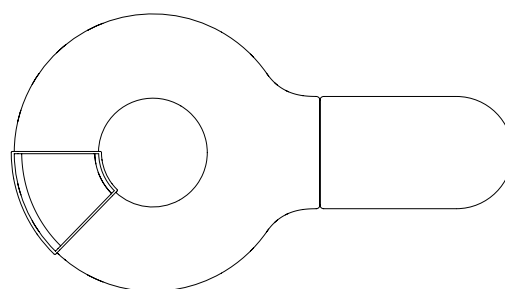

DIMENSIONS (mm)

Connect Sofa

Connect Pouffe

Connect Coffee Table

Connect Combinations

DIMENSIONS (mm)

Connect Jr.
Sofa

Connect Jr.
Coffee Table

Connect Jr.
Pouffe

Connect Jr. Triangle
Pouffe

Connect JR Combinations

Dimensions defined in millimetres.

Materials

Furnishing can be chosen between fabric, leather, and eco-leather options. Coffee tables are white compact laminated.*