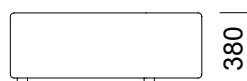

DIMENSIONS (mm)

Connect Sofa

Connect Pouffe

Connect Coffee Table

Connect Combinations

DIMENSIONS (mm)

Connect Jr.
Sofa

Connect Jr.
Coffee Table

Connect Jr.
Pouffe

Connect Jr. Triangle
Pouffe

Connect JR Combinations

Dimensions defined in millimetres.

Materials

Furnishing can be chosen between fabric, leather, and eco-leather options. Coffee tables are white compact laminated.*