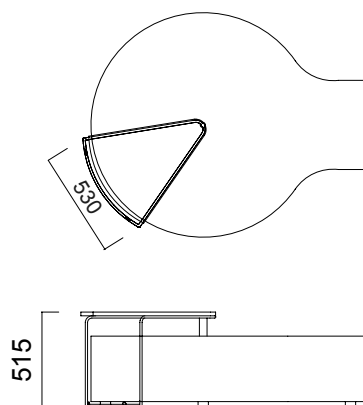

DIMENSIONS (mm)

Connect Sofa

Connect Pouffe

Connect Coffee Table

Connect Combinations

DIMENSIONS (mm)

Connect Jr.
Sofa

Connect Jr.
Coffee Table

Connect Jr.
Pouffe

Connect Jr. Triangle
Pouffe

Connect JR Combinations

Dimensions defined in millimetres.

Materials

Furnishing can be chosen between fabric, leather, and eco-leather options. Coffee tables are white compact laminated.*