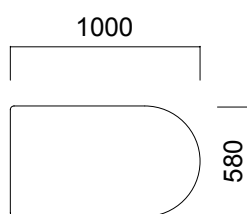

Rich colour variety of Connect makes it easy to accommodate to interior design, bringing cosiness and warmth to all shared spaces.

Design by İnci Mutlu

Born in Ankara in 1972, İnci Mutlu got her degree on Industrial Product Design department in METU. After completing her master's degree in Hacettepe University, she attended various workshops in Domus Academy, Milano. After working for Isao Hosoe Design Studio for a while, these days she continues her works in Mutlu & Milano Design Studio, which she co-founded with Luca Milano. Brands she works with include Koziol, Jongform, Next Edition, Faber, Restonic, Vitra Eczacıbaşı, Vitra Karo, Nurus, Handles, Hisar, Manul, Beko/Arçelik and others.

DIMENSIONS (mm)

Connect Sofa

Connect Pouffe

Connect Coffee Table

Connect Combinations

DIMENSIONS (mm)

Connect Jr.
Sofa

Connect Jr.
Coffee Table

Connect Jr.
Pouffe

Connect Jr. Triangle
Pouffe

Connect JR Combinations

Dimensions defined in millimetres.

Materials

Furnishing can be chosen between fabric, leather, and eco-leather options. Coffee tables are white compact laminated.*