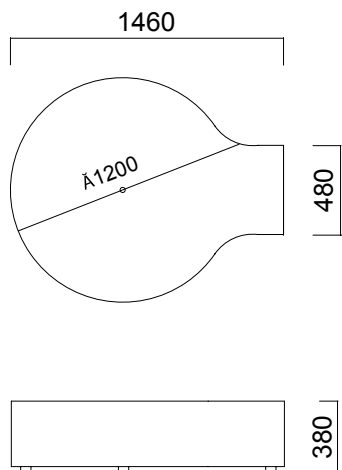

DIMENSIONS (mm)

Connect Sofa

Connect Pouffe

Connect Coffee Table

Connect Combinations

DIMENSIONS (mm)

Connect Jr.
Sofa

Connect Jr.
Coffee Table

Connect Jr.
Pouffe

Connect Jr. Triangle
Pouffe

Connect JR Combinations

Dimensions defined in millimetres.

Materials

Furnishing can be chosen between fabric, leather, and eco-leather options. Coffee tables are white compact laminated.*