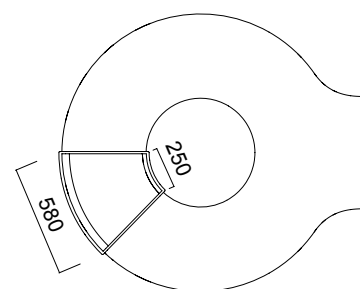

DIMENSIONS (mm)

Connect Sofa

Connect Pouffe

Connect Coffee Table

Connect Combinations

DIMENSIONS (mm)

Connect Jr.
Sofa

Connect Jr.
Coffee Table

Connect Jr.
Pouffe

Connect Jr. Triangle
Pouffe

Connect JR Combinations

Dimensions defined in millimetres.

Materials

Furnishing can be chosen between fabric, leather, and eco-leather options. Coffee tables are white compact laminated.*