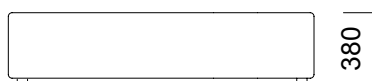

DIMENSIONS (mm)

Connect Sofa