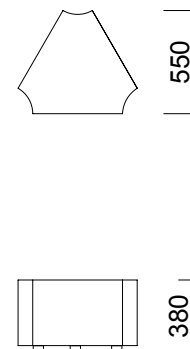

DIMENSIONS (mm)

Connect Sofa

Connect Pouffe

Connect Coffee Table

Connect Combinations

DIMENSIONS (mm)

Connect Jr.
Sofa

Connect Jr.
Coffee Table

Connect Jr.
Pouffe

Connect Jr. Triangle
Pouffe

Connect JR Combinations

Dimensions defined in millimetres.

Materials

Furnishing can be chosen between fabric, leather, and eco-leather options. Coffee tables are white compact laminated.*