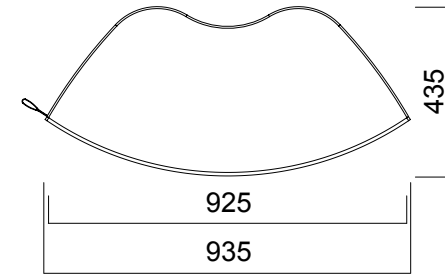

Leaves collection offers a well-balanced and sturdy structure built on metal framework, and creates a cosy and warm atmosphere with a simple design, and colour variety of its carriers.

DIMENSIONS (mm)

nurus.com/lips