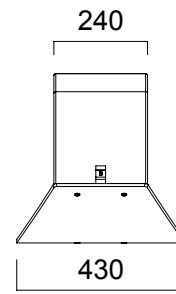

Leaves collection offers a well-balanced and sturdy structure built on metal framework, and creates a cosy and warm atmosphere with a simple design, and colour variety of its carriers.

DIMENSIONS (mm)

nurus.com/lips