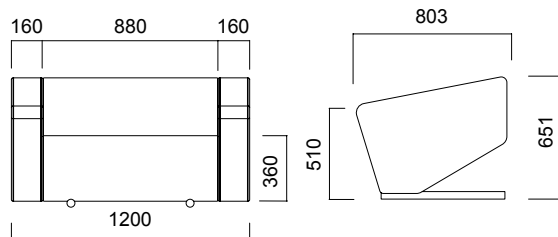

nurus

TO Sofa

Design by **Tanju Özelgin**

To Sofa

To Sofa can be used in wider spaces through its connectable build as well as the readily available options of single, double and triple. Comfortable and harmonious, lowered backrest and seat depth enables effective use of body language. Sofas of different sizes may be used in harmony with other Nurus products as well as others from the To line. Use it at meeting or resting spaces, recreational areas, at homes and in the social atmosphere. Unlike traditional meeting settings, To allows efficient use of more limited spaces.

Harmony and integrity for all.

DIMENSIONS (mm)

To Single

To Double

To W/ One Arm / Double

DIMENSIONS (mm)

To Triple

To W/ One Arm / Triple