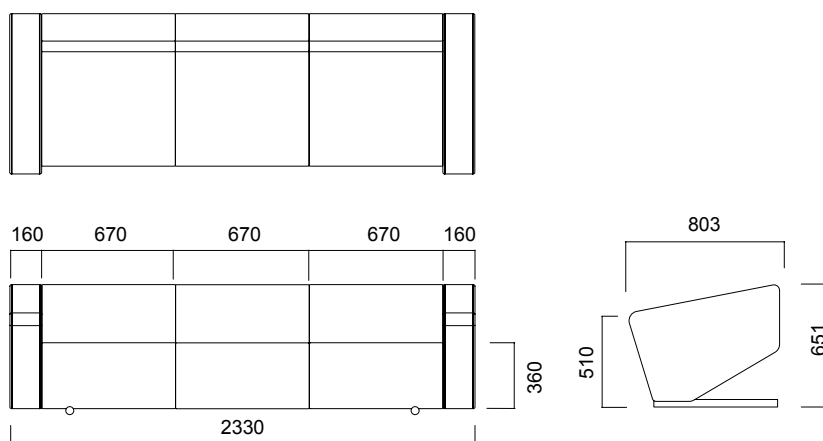

Harmony and integrity for all.

DIMENSIONS (mm)

To Single

To Double

To W/ One Arm / Double

DIMENSIONS (mm)

To Triple

To W/ One Arm / Triple

To Cushion

Dimensions defined in millimeters.

Materials

Legs are chrome plated. Upholstery is available in different materials.*

Upholstery

Upholstery available in fabric, leather and eco-leather.*

*Please refer to technical document.