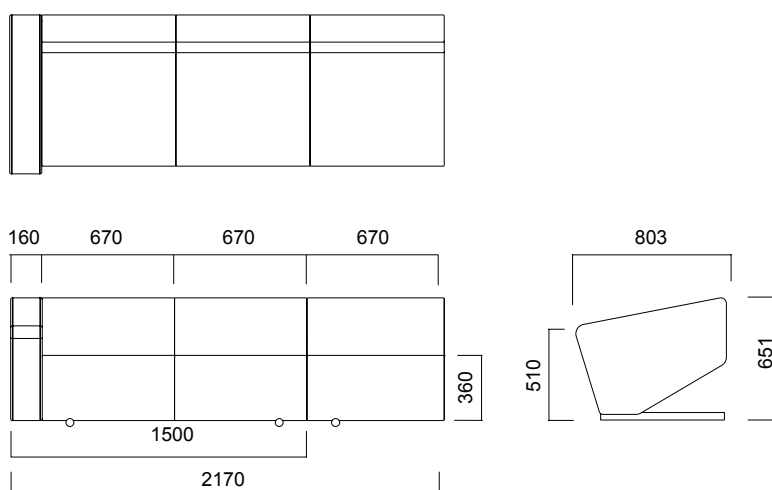

Harmony and integrity for all.

DIMENSIONS (mm)

To Single

To Double

To W/ One Arm / Double

DIMENSIONS (mm)

To Triple

To W/ One Arm / Triple

To Cushion

Dimensions defined in millimeters.

Materials

Legs are chrome plated. Upholstery is available in different materials.*

Upholstery

Upholstery available in fabric, leather and eco-leather.*

*Please refer to technical document.