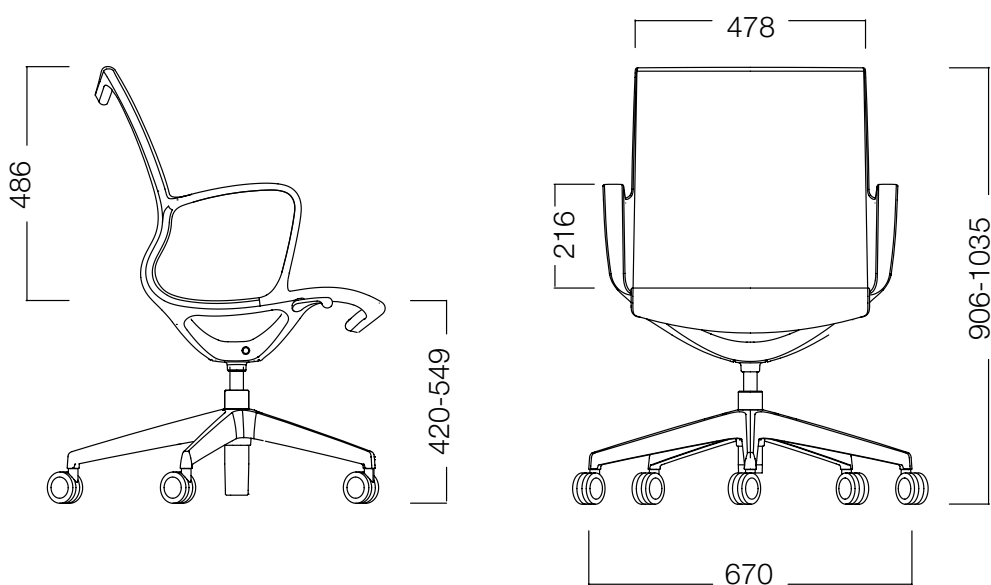

Waves with its integrated tilt mechanism, has 9 degrees back tilt, and 1-degree front tilt capacity. Waves promotes safety and ease of use in shared work areas, meeting spaces and educational environments, training centers, hotels, libraries, home offices and more.

The organic everybody's chair.

DIMENSIONS (mm)

Dimensions defined in millimeters.

Materials

Frame comes with black or light grey options. PP legs comply with the frame color.*

Upholstery

High-tech mesh fabric is available in two colors.*