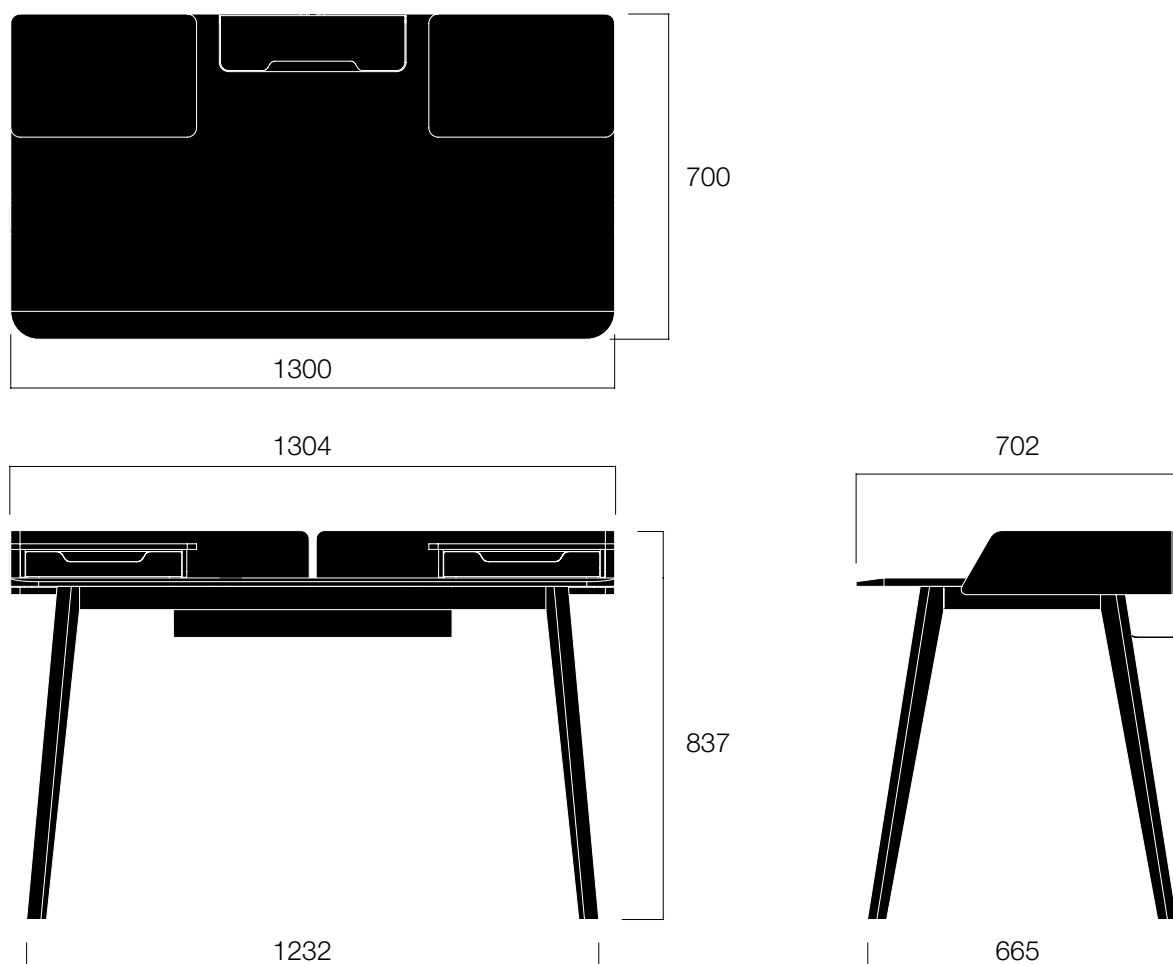

## Renée High

Renée brings about a cozy and elegant workspace with its functional design and sophisticated features offered in a compact form. Renée High comes with higher distinctive metal side brackets and it offers a pair of movable shelves with drawers.

Shelves can be attached to the metal brackets around the tabletop with hidden magnets on their sides. When not used with drawers, the user may create compartments of various sizes under the shelves by choosing the position of the vertical shelf supports. Thin and ergonomically contoured tabletop supports the sincere atmosphere with natural wood surface.

Drawers, shelves, dividers...  
Flexible storage spaces

Dimensions defined in millimeters.